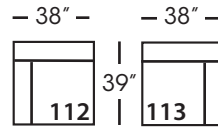

Sylvie-SLIP 246/247
Large Seated End - RSE/LSE
L84" D39" H35"

Sylvie-SLIP 248/249
Large Seated End w/Corner
RSE/LSE
L116" D39" H35"

Seat Height 21"
Seat Depth 24"
Arm Height 25"

This is a suggested application and is subject to change.
Sizes and dimensions will vary due to the individual hand crafted techniques and materials used in every style we produce.
All furniture style names are for internal reference only, not intended for commercial use.

SYLVIE SLIP BENCH SECTIONAL COLLECTION

	Corner 010	Large Armless 241	Small Armless 061	Chaise 110/111	Single Seated End 112/113	Small Seated End 244/245	Large Seated End 246/247	Large Seated End w/Corner 248/249
Standard Features								
Cloud Cushion	x	x	x	x	x	x	x	x
Sinuous Underconstruction	x	x	x	x	x	x	x	x
Options - See Price List for Prices								
Luxe Cushion	No Charge	No Charge	No Charge	No Charge	No Charge	No Charge	No Charge	No Charge
Cloud Plus Cushion	x	x	x	x	x	x	x	x
Extra Pillows (XP) - 18" TP	N/A	N/A	N/A	x	x	x	x	x
Ordering Instructions								
To Order, Please write the following:	Sylvie-SLIP-010	Sylvie-SLIP-241	Sylvie-SLIP-061	Sylvie-SLIP-110 RSC/111 LSC	Sylvie-SLIP-112 RSE/113 LSE	Sylvie-SLIP-244 RSE/245 LSE	Sylvie-SLIP-246 RSE/247 LSE	Sylvie-SLIP-248 RSE/249 LSE
Additional Slipcovers								
To Order, Please write the following:	Sylvie-SCO-010	Sylvie-SCO-241	Sylvie-SCO-061	Sylvie-SCO-110/111	Sylvie-SCO-112/113	Sylvie-SCO-244/245	Sylvie-SCO-246/247	Sylvie-SCO-248/249

SYLVIE BENCH • SLIPCOVER • LOOSE PILLOW BACK

Corner
L39" D39" H35"

Large Armless
L65" D39" H35"

Small Armless
L33" D39" H35"

One Seated End*
L38" D39" H35"
**available as right or left seated*

Chaise*
L38" D67" H35"
**available as right or left seated*

Small Seated End*
L71" D39" H35"
**available as right or left seated*

Large Seated End*
L84" D39" H35"
**available as right or left seated*

Large Seated End with Corner*
L116" D39" H35"
**available as right or left seated*