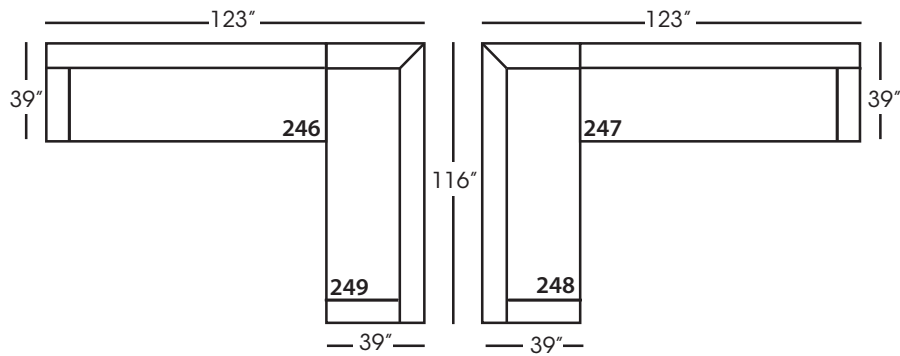

Sylvie-SLIP 246/247
Large Seated End - RSE/LSE
L84" D39" H35"

Sylvie-SLIP 248/249
Large Seated End w/Corner
RSE/LSE
L116" D39" H35"

Seat Height 21"
Seat Depth 24"
Arm Height 25"

This is a suggested application and is subject to change.
Sizes and dimensions will vary due to the individual hand crafted techniques and materials used in every style we produce.
All furniture style names are for internal reference only, not intended for commercial use.

SYLVIE SLIP BENCH SECTIONAL COLLECTION

	Corner 010	Large Armless 241	Small Armless 061	Chaise 110/111	Single Seated End 112/113	Small Seated End 244/245	Large Seated End 246/247	Large Seated End w/Corner 248/249
Standard Features								
Cloud Cushion	x	x	x	x	x	x	x	x
Sinuous Underconstruction	x	x	x	x	x	x	x	x
Options - See Price List for Prices								
Luxe Cushion	No Charge	No Charge	No Charge	No Charge	No Charge	No Charge	No Charge	No Charge
Cloud Plus Cushion	x	x	x	x	x	x	x	x
Extra Pillows (XP) - 18" TP	N/A	N/A	N/A	x	x	x	x	x
Ordering Instructions								
To Order, Please write the following:	Sylvie-SLIP-010	Sylvie-SLIP-241	Sylvie-SLIP-061	Sylvie-SLIP-110 RSC/111 LSC	Sylvie-SLIP-112 RSE/113 LSE	Sylvie-SLIP-244 RSE/245 LSE	Sylvie-SLIP-246 RSE/247 LSE	Sylvie-SLIP-248 RSE/249 LSE
Additional Slipcovers								
To Order, Please write the following:	Sylvie-SCO-010	Sylvie-SCO-241	Sylvie-SCO-061	Sylvie-SCO-110/111	Sylvie-SCO-112/113	Sylvie-SCO-244/245	Sylvie-SCO-246/247	Sylvie-SCO-248/249

SYLVIE BENCH • SLIPCOVER • LOOSE PILLOW BACK

Corner
L39" D39" H35"

Large Armless
L65" D39" H35"

Small Armless
L33" D39" H35"

One Seated End*
L38" D39" H35"
**available as right or left seated*

Chaise*
L38" D67" H35"
**available as right or left seated*

Small Seated End*
L71" D39" H35"
**available as right or left seated*

Large Seated End*
L84" D39" H35"
**available as right or left seated*

Large Seated End with Corner*
L116" D39" H35"
**available as right or left seated*