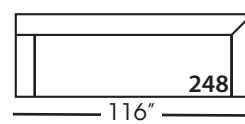

Sylvie-SLIP 246/247
Large Seated End - RSE/LSE
L84" D39" H35"

Sylvie-SLIP 248/249
Large Seated End w/Corner
RSE/LSE
L116" D39" H35"

Seat Height 21"
Seat Depth 24"
Arm Height 25"

This is a suggested application and is subject to change.
Sizes and dimensions will vary due to the individual hand crafted techniques and materials used in every style we produce.
All furniture style names are for internal reference only, not intended for commercial use.

SYLVIE SLIP BENCH SECTIONAL COLLECTION

	Corner 010	Large Armless 241	Small Armless 061	Chaise 110/111	Single Seated End 112/113	Small Seated End 244/245	Large Seated End 246/247	Large Seated End w/Corner 248/249
Standard Features								
Cloud Cushion	x	x	x	x	x	x	x	x
Sinuous Underconstruction	x	x	x	x	x	x	x	x
Options - See Price List for Prices								
Luxe Cushion	No Charge	No Charge	No Charge	No Charge	No Charge	No Charge	No Charge	No Charge
Cloud Plus Cushion	x	x	x	x	x	x	x	x
Extra Pillows (XP) - 18" TP	N/A	N/A	N/A	x	x	x	x	x
Ordering Instructions								
To Order, Please write the following:	Sylvie-SLIP-010	Sylvie-SLIP-241	Sylvie-SLIP-061	Sylvie-SLIP-110 RSC/111 LSC	Sylvie-SLIP-112 RSE/113 LSE	Sylvie-SLIP-244 RSE/245 LSE	Sylvie-SLIP-246 RSE/247 LSE	Sylvie-SLIP-248 RSE/249 LSE
Additional Slipcovers								
To Order, Please write the following:	Sylvie-SCO-010	Sylvie-SCO-241	Sylvie-SCO-061	Sylvie-SCO-110/111	Sylvie-SCO-112/113	Sylvie-SCO-244/245	Sylvie-SCO-246/247	Sylvie-SCO-248/249

SYLVIE BENCH • SLIPCOVER • LOOSE PILLOW BACK

Corner
L39" D39" H35"

Large Armless
L65" D39" H35"

Small Armless
L33" D39" H35"

One Seated End*
L38" D39" H35"
**available as right or left seated*

Chaise*
L38" D67" H35"
**available as right or left seated*

Small Seated End*
L71" D39" H35"
**available as right or left seated*

Large Seated End*
L84" D39" H35"
**available as right or left seated*

Large Seated End with Corner*
L116" D39" H35"
**available as right or left seated*