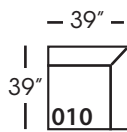

Sylvie-SLIP 246/247
Large Seated End - RSE/LSE
L84" D39" H35"

Sylvie-SLIP 248/249
Large Seated End w/Corner
RSE/LSE
L116" D39" H35"

Seat Height 21"
Seat Depth 24"
Arm Height 25"

This is a suggested application and is subject to change.
Sizes and dimensions will vary due to the individual hand crafted techniques and materials used in every style we produce.
All furniture style names are for internal reference only, not intended for commercial use.

SYLVIE SLIP BENCH SECTIONAL COLLECTION

	Corner 010	Large Armless 241	Small Armless 061	Chaise 110/111	Single Seated End 112/113	Small Seated End 244/245	Large Seated End 246/247	Large Seated End w/Corner 248/249
Standard Features								
Cloud Cushion	x	x	x	x	x	x	x	x
Sinuous Underconstruction	x	x	x	x	x	x	x	x
Options - See Price List for Prices								
Luxe Cushion	No Charge	No Charge	No Charge	No Charge	No Charge	No Charge	No Charge	No Charge
Cloud Plus Cushion	x	x	x	x	x	x	x	x
Extra Pillows (XP) - 18" TP	N/A	N/A	N/A	x	x	x	x	x
Ordering Instructions								
To Order, Please write the following:	Sylvie-SLIP-010	Sylvie-SLIP-241	Sylvie-SLIP-061	Sylvie-SLIP-110 RSC/111 LSC	Sylvie-SLIP-112 RSE/113 LSE	Sylvie-SLIP-244 RSE/245 LSE	Sylvie-SLIP-246 RSE/247 LSE	Sylvie-SLIP-248 RSE/249 LSE
Additional Slipcovers								
To Order, Please write the following:	Sylvie-SCO-010	Sylvie-SCO-241	Sylvie-SCO-061	Sylvie-SCO-110/111	Sylvie-SCO-112/113	Sylvie-SCO-244/245	Sylvie-SCO-246/247	Sylvie-SCO-248/249

SYLVIE BENCH • SLIPCOVER • LOOSE PILLOW BACK

Corner
L39" D39" H35"

Large Armless
L65" D39" H35"

Small Armless
L33" D39" H35"

One Seated End*
L38" D39" H35"
**available as right or left seated*

Chaise*
L38" D67" H35"
**available as right or left seated*

Small Seated End*
L71" D39" H35"
**available as right or left seated*

Large Seated End*
L84" D39" H35"
**available as right or left seated*

Large Seated End with Corner*
L116" D39" H35"
**available as right or left seated*