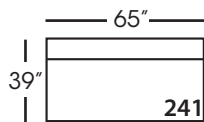

Sylvie-SLIP 246/247
Large Seated End - RSE/LSE
L84" D39" H35"

Sylvie-SLIP 248/249
Large Seated End w/Corner
RSE/LSE
L116" D39" H35"

Seat Height 21"
Seat Depth 24"
Arm Height 25"

This is a suggested application and is subject to change.
Sizes and dimensions will vary due to the individual hand crafted techniques and materials used in every style we produce.
All furniture style names are for internal reference only, not intended for commercial use.

SYLVIE SLIP BENCH SECTIONAL COLLECTION

	Corner 010	Large Armless 241	Small Armless 061	Chaise 110/111	Single Seated End 112/113	Small Seated End 244/245	Large Seated End 246/247	Large Seated End w/Corner 248/249
Standard Features								
Cloud Cushion	x	x	x	x	x	x	x	x
Sinuous Underconstruction	x	x	x	x	x	x	x	x
Options - See Price List for Prices								
Luxe Cushion	No Charge	No Charge	No Charge	No Charge	No Charge	No Charge	No Charge	No Charge
Cloud Plus Cushion	x	x	x	x	x	x	x	x
Extra Pillows (XP) - 18" TP	N/A	N/A	N/A	x	x	x	x	x
Ordering Instructions								
To Order, Please write the following:	Sylvie-SLIP-010	Sylvie-SLIP-241	Sylvie-SLIP-061	Sylvie-SLIP-110 RSC/111 LSC	Sylvie-SLIP-112 RSE/113 LSE	Sylvie-SLIP-244 RSE/245 LSE	Sylvie-SLIP-246 RSE/247 LSE	Sylvie-SLIP-248 RSE/249 LSE
Additional Slipcovers								
To Order, Please write the following:	Sylvie-SCO-010	Sylvie-SCO-241	Sylvie-SCO-061	Sylvie-SCO-110/111	Sylvie-SCO-112/113	Sylvie-SCO-244/245	Sylvie-SCO-246/247	Sylvie-SCO-248/249

SYLVIE BENCH • SLIPCOVER • LOOSE PILLOW BACK

Corner
L39" D39" H35"

Large Armless
L65" D39" H35"

Small Armless
L33" D39" H35"

One Seated End*
L38" D39" H35"
**available as right or left seated*

Chaise*
L38" D67" H35"
**available as right or left seated*

Small Seated End*
L71" D39" H35"
**available as right or left seated*

Large Seated End*
L84" D39" H35"
**available as right or left seated*

Large Seated End with Corner*
L116" D39" H35"
**available as right or left seated*