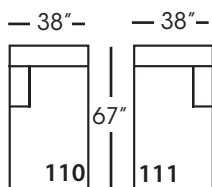

Sylvie-SLIP 246/247
Large Seated End - RSE/LSE
L84" D39" H35"

Sylvie-SLIP 248/249
Large Seated End w/Corner
RSE/LSE
L116" D39" H35"

Seat Height 21"
Seat Depth 24"
Arm Height 25"

This is a suggested application and is subject to change.
Sizes and dimensions will vary due to the individual hand crafted techniques and materials used in every style we produce.
All furniture style names are for internal reference only, not intended for commercial use.

SYLVIE SLIP BENCH SECTIONAL COLLECTION

	Corner 010	Large Armless 241	Small Armless 061	Chaise 110/111	Single Seated End 112/113	Small Seated End 244/245	Large Seated End 246/247	Large Seated End w/Corner 248/249
Standard Features								
Cloud Cushion	x	x	x	x	x	x	x	x
Sinuous Underconstruction	x	x	x	x	x	x	x	x
Options - See Price List for Prices								
Luxe Cushion	No Charge	No Charge	No Charge	No Charge	No Charge	No Charge	No Charge	No Charge
Cloud Plus Cushion	x	x	x	x	x	x	x	x
Extra Pillows (XP) - 18" TP	N/A	N/A	N/A	x	x	x	x	x
Ordering Instructions								
To Order, Please write the following:	Sylvie-SLIP-010	Sylvie-SLIP-241	Sylvie-SLIP-061	Sylvie-SLIP-110 RSC/111 LSC	Sylvie-SLIP-112 RSE/113 LSE	Sylvie-SLIP-244 RSE/245 LSE	Sylvie-SLIP-246 RSE/247 LSE	Sylvie-SLIP-248 RSE/249 LSE
Additional Slipcovers								
To Order, Please write the following:	Sylvie-SCO-010	Sylvie-SCO-241	Sylvie-SCO-061	Sylvie-SCO-110/111	Sylvie-SCO-112/113	Sylvie-SCO-244/245	Sylvie-SCO-246/247	Sylvie-SCO-248/249

SYLVIE BENCH • SLIPCOVER • LOOSE PILLOW BACK

Corner
L39" D39" H35"

Large Armless
L65" D39" H35"

Small Armless
L33" D39" H35"

One Seated End*
L38" D39" H35"
**available as right or left seated*

Chaise*
L38" D67" H35"
**available as right or left seated*

Small Seated End*
L71" D39" H35"
**available as right or left seated*

Large Seated End*
L84" D39" H35"
**available as right or left seated*

Large Seated End with Corner*
L116" D39" H35"
**available as right or left seated*