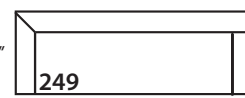

SYLVIE SLIP BENCH SECTIONAL COLLECTION

	Corner 010	Large Armless 241	Small Armless 061	Chaise 110/111	Single Seated End 112/113	Small Seated End 244/245	Large Seated End 246/247	Large Seated End w/Corner 248/249
Standard Features								
Cloud Cushion	x	x	x	x	x	x	x	x
Sinuous Underconstruction	x	x	x	x	x	x	x	x
Options - See Price List for Prices								
Luxe Cushion	No Charge	No Charge	No Charge	No Charge	No Charge	No Charge	No Charge	No Charge
Cloud Plus Cushion	x	x	x	x	x	x	x	x
Extra Pillows (XP) - 18" TP	N/A	N/A	N/A	x	x	x	x	x
Ordering Instructions								
To Order, Please write the following:	Sylvie-SLIP-010	Sylvie-SLIP-241	Sylvie-SLIP-061	Sylvie-SLIP-110 RSC/111 LSC	Sylvie-SLIP-112 RSE/113 LSE	Sylvie-SLIP-244 RSE/245 LSE	Sylvie-SLIP-246 RSE/247 LSE	Sylvie-SLIP-248 RSE/249 LSE
Additional Slipcovers								
To Order, Please write the following:	Sylvie-SCO-010	Sylvie-SCO-241	Sylvie-SCO-061	Sylvie-SCO-110/111	Sylvie-SCO-112/113	Sylvie-SCO-244/245	Sylvie-SCO-246/247	Sylvie-SCO-248/249

SYLVIE BENCH • SLIPCOVER • LOOSE PILLOW BACK

Corner
L39" D39" H35"

Large Armless
L65" D39" H35"

Small Armless
L33" D39" H35"

One Seated End*
L38" D39" H35"
**available as right or left seated*

Chaise*
L38" D67" H35"
**available as right or left seated*

Small Seated End*
L71" D39" H35"
**available as right or left seated*

Large Seated End*
L84" D39" H35"
**available as right or left seated*

Large Seated End with Corner*
L116" D39" H35"
**available as right or left seated*