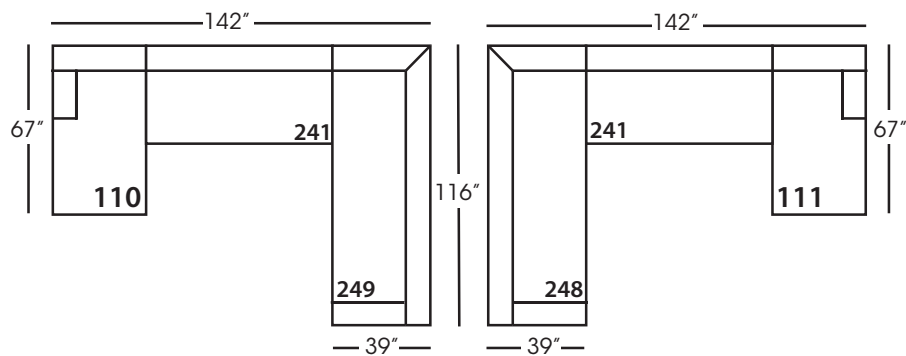

Sylvie-SLIP 246/247
Large Seated End - RSE/LSE
L84" D39" H35"

Sylvie-SLIP 248/249
Large Seated End w/Corner
RSE/LSE
L116" D39" H35"

Seat Height 21"
Seat Depth 24"
Arm Height 25"

This is a suggested application and is subject to change.
Sizes and dimensions will vary due to the individual hand crafted techniques and materials used in every style we produce.
All furniture style names are for internal reference only, not intended for commercial use.

SYLVIE SLIP BENCH SECTIONAL COLLECTION

	Corner 010	Large Armless 241	Small Armless 061	Chaise 110/111	Single Seated End 112/113	Small Seated End 244/245	Large Seated End 246/247	Large Seated End w/Corner 248/249
Standard Features								
Cloud Cushion	x	x	x	x	x	x	x	x
Sinuous Underconstruction	x	x	x	x	x	x	x	x
Options - See Price List for Prices								
Luxe Cushion	No Charge	No Charge	No Charge	No Charge	No Charge	No Charge	No Charge	No Charge
Cloud Plus Cushion	x	x	x	x	x	x	x	x
Extra Pillows (XP) - 18" TP	N/A	N/A	N/A	x	x	x	x	x
Ordering Instructions								
To Order, Please write the following:	Sylvie-SLIP-010	Sylvie-SLIP-241	Sylvie-SLIP-061	Sylvie-SLIP-110 RSC/111 LSC	Sylvie-SLIP-112 RSE/113 LSE	Sylvie-SLIP-244 RSE/245 LSE	Sylvie-SLIP-246 RSE/247 LSE	Sylvie-SLIP-248 RSE/249 LSE
Additional Slipcovers								
To Order, Please write the following:	Sylvie-SCO-010	Sylvie-SCO-241	Sylvie-SCO-061	Sylvie-SCO-110/111	Sylvie-SCO-112/113	Sylvie-SCO-244/245	Sylvie-SCO-246/247	Sylvie-SCO-248/249

SYLVIE BENCH • SLIPCOVER • LOOSE PILLOW BACK

Corner
L39" D39" H35"

Large Armless
L65" D39" H35"

Small Armless
L33" D39" H35"

One Seated End*
L38" D39" H35"
**available as right or left seated*

Chaise*
L38" D67" H35"
**available as right or left seated*

Small Seated End*
L71" D39" H35"
**available as right or left seated*

Large Seated End*
L84" D39" H35"
**available as right or left seated*

Large Seated End with Corner*
L116" D39" H35"
**available as right or left seated*