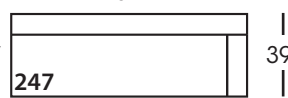

SYLVIE BENCH • SLIPCOVER • LOOSE PILLOW BACK

Corner
L39" D39" H35"

Large Armless
L65" D39" H35"

Small Armless
L33" D39" H35"

One Seated End*
L38" D39" H35"
**available as right or left seated*

Chaise*
L38" D67" H35"
**available as right or left seated*

Small Seated End*
L71" D39" H35"
**available as right or left seated*

Large Seated End*
L84" D39" H35"
**available as right or left seated*

Large Seated End with Corner*
L116" D39" H35"
**available as right or left seated*