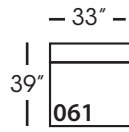

Sylvie-SLIP 246/247
Large Seated End - RSE/LSE
L84" D39" H35"

Sylvie-SLIP 248/249
Large Seated End w/Corner
RSE/LSE
L116" D39" H35"

Seat Height 21"
Seat Depth 24"
Arm Height 25"

This is a suggested application and is subject to change.
Sizes and dimensions will vary due to the individual hand crafted techniques and materials used in every style we produce.
All furniture style names are for internal reference only, not intended for commercial use.

SYLVIE SLIP BENCH SECTIONAL COLLECTION

	Corner 010	Large Armless 241	Small Armless 061	Chaise 110/111	Single Seated End 112/113	Small Seated End 244/245	Large Seated End 246/247	Large Seated End w/Corner 248/249
Standard Features								
Cloud Cushion	x	x	x	x	x	x	x	x
Sinuous Underconstruction	x	x	x	x	x	x	x	x
Options - See Price List for Prices								
Luxe Cushion	No Charge	No Charge	No Charge	No Charge	No Charge	No Charge	No Charge	No Charge
Cloud Plus Cushion	x	x	x	x	x	x	x	x
Extra Pillows (XP) - 18" TP	N/A	N/A	N/A	x	x	x	x	x
Ordering Instructions								
To Order, Please write the following:	Sylvie-SLIP-010	Sylvie-SLIP-241	Sylvie-SLIP-061	Sylvie-SLIP-110 RSC/111 LSC	Sylvie-SLIP-112 RSE/113 LSE	Sylvie-SLIP-244 RSE/245 LSE	Sylvie-SLIP-246 RSE/247 LSE	Sylvie-SLIP-248 RSE/249 LSE
Additional Slipcovers								
To Order, Please write the following:	Sylvie-SCO-010	Sylvie-SCO-241	Sylvie-SCO-061	Sylvie-SCO-110/111	Sylvie-SCO-112/113	Sylvie-SCO-244/245	Sylvie-SCO-246/247	Sylvie-SCO-248/249

SYLVIE BENCH • SLIPCOVER • LOOSE PILLOW BACK

Corner
L39" D39" H35"

Large Armless
L65" D39" H35"

Small Armless
L33" D39" H35"

One Seated End*
L38" D39" H35"
**available as right or left seated*

Chaise*
L38" D67" H35"
**available as right or left seated*

Small Seated End*
L71" D39" H35"
**available as right or left seated*

Large Seated End*
L84" D39" H35"
**available as right or left seated*

Large Seated End with Corner*
L116" D39" H35"
**available as right or left seated*