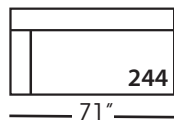

Sylvie-SLIP 246/247
Large Seated End - RSE/LSE
L84" D39" H35"

Sylvie-SLIP 248/249
Large Seated End w/Corner
RSE/LSE
L116" D39" H35"

Seat Height 21"
Seat Depth 24"
Arm Height 25"

This is a suggested application and is subject to change.
Sizes and dimensions will vary due to the individual hand crafted techniques and materials used in every style we produce.
All furniture style names are for internal reference only, not intended for commercial use.

SYLVIE BENCH • SLIPCOVER • LOOSE PILLOW BACK

Corner
L39" D39" H35"

Large Armless
L65" D39" H35"

Small Armless
L33" D39" H35"

One Seated End*
L38" D39" H35"
**available as right or left seated*

Chaise*
L38" D67" H35"
**available as right or left seated*

Small Seated End*
L71" D39" H35"
**available as right or left seated*

Large Seated End*
L84" D39" H35"
**available as right or left seated*

Large Seated End with Corner*
L116" D39" H35"
**available as right or left seated*