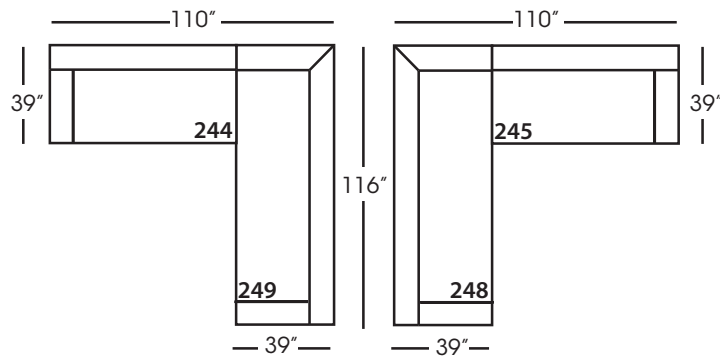

Sylvie-SLIP 246/247
Large Seated End - RSE/LSE
L84" D39" H35"

Sylvie-SLIP 248/249
Large Seated End w/Corner
RSE/LSE
L116" D39" H35"

Seat Height 21"
Seat Depth 24"
Arm Height 25"

This is a suggested application and is subject to change.
Sizes and dimensions will vary due to the individual hand crafted techniques and materials used in every style we produce.
All furniture style names are for internal reference only, not intended for commercial use.

SYLVIE SLIP BENCH SECTIONAL COLLECTION

	Corner 010	Large Armless 241	Small Armless 061	Chaise 110/111	Single Seated End 112/113	Small Seated End 244/245	Large Seated End 246/247	Large Seated End w/Corner 248/249
Standard Features								
Cloud Cushion	x	x	x	x	x	x	x	x
Sinuous Underconstruction	x	x	x	x	x	x	x	x
Options - See Price List for Prices								
Luxe Cushion	No Charge	No Charge	No Charge	No Charge	No Charge	No Charge	No Charge	No Charge
Cloud Plus Cushion	x	x	x	x	x	x	x	x
Extra Pillows (XP) - 18" TP	N/A	N/A	N/A	x	x	x	x	x
Ordering Instructions								
To Order, Please write the following:	Sylvie-SLIP-010	Sylvie-SLIP-241	Sylvie-SLIP-061	Sylvie-SLIP-110 RSC/111 LSC	Sylvie-SLIP-112 RSE/113 LSE	Sylvie-SLIP-244 RSE/245 LSE	Sylvie-SLIP-246 RSE/247 LSE	Sylvie-SLIP-248 RSE/249 LSE
Additional Slipcovers								
To Order, Please write the following:	Sylvie-SCO-010	Sylvie-SCO-241	Sylvie-SCO-061	Sylvie-SCO-110/111	Sylvie-SCO-112/113	Sylvie-SCO-244/245	Sylvie-SCO-246/247	Sylvie-SCO-248/249

SYLVIE BENCH • SLIPCOVER • LOOSE PILLOW BACK

Corner
L39" D39" H35"

Large Armless
L65" D39" H35"

Small Armless
L33" D39" H35"

One Seated End*
L38" D39" H35"
**available as right or left seated*

Chaise*
L38" D67" H35"
**available as right or left seated*

Small Seated End*
L71" D39" H35"
**available as right or left seated*

Large Seated End*
L84" D39" H35"
**available as right or left seated*

Large Seated End with Corner*
L116" D39" H35"
**available as right or left seated*