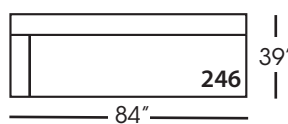

Sylvie-SLIP 246/247
Large Seated End - RSE/LSE
L84" D39" H35"

Sylvie-SLIP 248/249
Large Seated End w/Corner
RSE/LSE
L116" D39" H35"

Seat Height 21"
Seat Depth 24"
Arm Height 25"

This is a suggested application and is subject to change.
Sizes and dimensions will vary due to the individual hand crafted techniques and materials used in every style we produce.
All furniture style names are for internal reference only, not intended for commercial use.

SYLVIE BENCH • SLIPCOVER • LOOSE PILLOW BACK

Corner
L39" D39" H35"

Large Armless
L65" D39" H35"

Small Armless
L33" D39" H35"

One Seated End*
L38" D39" H35"
**available as right or left seated*

Chaise*
L38" D67" H35"
**available as right or left seated*

Small Seated End*
L71" D39" H35"
**available as right or left seated*

Large Seated End*
L84" D39" H35"
**available as right or left seated*

Large Seated End with Corner*
L116" D39" H35"
**available as right or left seated*