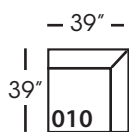

Sylvie-244/245  
Small Seated End - RSE/LSE  
L71" D39" H35"

Sylvie-246/247  
Large Seated End - RSE/LSE  
L84" D39" H35"

Sylvie-248/249  
Large Seated End w/Corner  
RSE/LSE  
L116" D39" H35"

Seat Height 21"  
Seat Depth 24"  
Arm Height 25"

## SYLVIE BENCH SEAT SECTIONAL COLLECTION

	Corner 010	Large Armless 241	Small Armless 061	Chaise 110/111	Single Seated End 112/113	Small Seated End 244/245	Large Seated End 246/247	Large Seated End w/Corner 248/249
<b>Standard Features</b>								
Cloud Cushion	X	X	X	X	X	X	X	X
Wooden Leg Finish	X	X	X	X	X	X	X	X
Sinuous Underconstruction	X	X	X	X	X	X	X	X
<b>Options - See Price List for Prices</b>								
Luxe Cushion	No Charge	No Charge	No Charge	No Charge	No Charge	No Charge	No Charge	No Charge
Cloud Plus Cushion	X	X	X	X	X	X	X	X
Extra Pillows (XP) - 18" TP	N/A	N/A	N/A	X	X	X	X	X
<b>Ordering Instructions</b>								
To Order, Please write the following:	Sylvie-010	Sylvie-241	Sylvie-061	Sylvie-110 RSC/111 LSC	Sylvie-112 RSE/113 LSE	Sylvie-244 RSE/245 LSE	Sylvie-246 RSE/247 LSE	Sylvie-248 RSE/249 LSE

SYLVIE BENCH SEAT • UPHOLSTERED • LOOSE PILLOW BACK

Corner  
L39" D39" H35"

Large Armless  
L65" D39" H35"

Small Armless  
L33" D39" H35"

One Seated End\*  
L38" D39" H35"  
*\*available as right or left seated*

Large Seated End with Corner\*  
L116" D39" H35"  
*\*available as right or left seated*