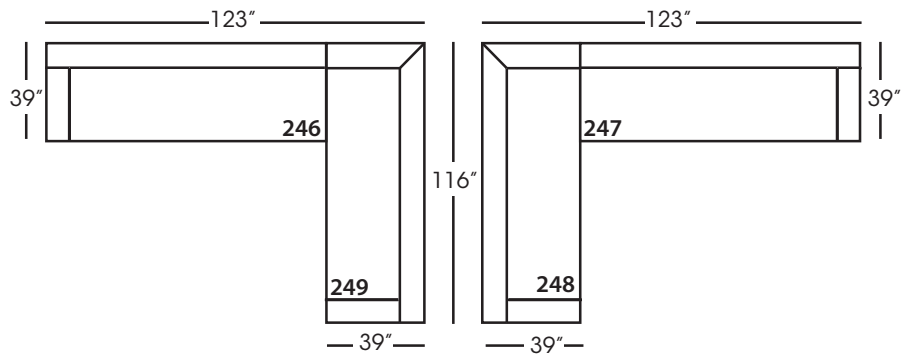

Sylvie-244/245  
Small Seated End - RSE/LSE  
L71" D39" H35"

Sylvie-246/247  
Large Seated End - RSE/LSE  
L84" D39" H35"

Sylvie-248/249  
Large Seated End w/Corner  
RSE/LSE  
L116" D39" H35"

Seat Height 21"  
Seat Depth 24"  
Arm Height 25"

## SYLVIE BENCH SEAT SECTIONAL COLLECTION

	Corner 010	Large Armless 241	Small Armless 061	Chaise 110/111	Single Seated End 112/113	Small Seated End 244/245	Large Seated End 246/247	Large Seated End w/Corner 248/249
<b>Standard Features</b>								
Cloud Cushion	X	X	X	X	X	X	X	X
Wooden Leg Finish	X	X	X	X	X	X	X	X
Sinuous Underconstruction	X	X	X	X	X	X	X	X
<b>Options - See Price List for Prices</b>								
Luxe Cushion	No Charge	No Charge	No Charge	No Charge	No Charge	No Charge	No Charge	No Charge
Cloud Plus Cushion	X	X	X	X	X	X	X	X
Extra Pillows (XP) - 18" TP	N/A	N/A	N/A	X	X	X	X	X
<b>Ordering Instructions</b>								
To Order, Please write the following:	Sylvie-010	Sylvie-241	Sylvie-061	Sylvie-110 RSC/111 LSC	Sylvie-112 RSE/113 LSE	Sylvie-244 RSE/245 LSE	Sylvie-246 RSE/247 LSE	Sylvie-248 RSE/249 LSE

SYLVIE BENCH SEAT • UPHOLSTERED • LOOSE PILLOW BACK

Corner  
L39" D39" H35"

Large Armless  
L65" D39" H35"

Small Armless  
L33" D39" H35"

One Seated End\*  
L38" D39" H35"  
*\*available as right or left seated*

Large Seated End with Corner\*  
L116" D39" H35"  
*\*available as right or left seated*