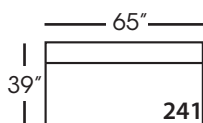

Sylvie-244/245  
Small Seated End - RSE/LSE  
L71" D39" H35"

Sylvie-246/247  
Large Seated End - RSE/LSE  
L84" D39" H35"

Sylvie-248/249  
Large Seated End w/Corner  
RSE/LSE  
L116" D39" H35"

Seat Height 21"  
Seat Depth 24"  
Arm Height 25"

## SYLVIE BENCH SEAT SECTIONAL COLLECTION

	Corner 010	Large Armless 241	Small Armless 061	Chaise 110/111	Single Seated End 112/113	Small Seated End 244/245	Large Seated End 246/247	Large Seated End w/Corner 248/249
<b>Standard Features</b>								
Cloud Cushion	X	X	X	X	X	X	X	X
Wooden Leg Finish	X	X	X	X	X	X	X	X
Sinuous Underconstruction	X	X	X	X	X	X	X	X
<b>Options - See Price List for Prices</b>								
Luxe Cushion	No Charge	No Charge	No Charge	No Charge	No Charge	No Charge	No Charge	No Charge
Cloud Plus Cushion	X	X	X	X	X	X	X	X
Extra Pillows (XP) - 18" TP	N/A	N/A	N/A	X	X	X	X	X
<b>Ordering Instructions</b>								
To Order, Please write the following:	Sylvie-010	Sylvie-241	Sylvie-061	Sylvie-110 RSC/111 LSC	Sylvie-112 RSE/113 LSE	Sylvie-244 RSE/245 LSE	Sylvie-246 RSE/247 LSE	Sylvie-248 RSE/249 LSE

SYLVIE BENCH SEAT • UPHOLSTERED • LOOSE PILLOW BACK

Corner  
L39" D39" H35"

Large Armless  
L65" D39" H35"

Small Armless  
L33" D39" H35"

One Seated End\*  
L38" D39" H35"  
*\*available as right or left seated*

Large Seated End with Corner\*  
L116" D39" H35"  
*\*available as right or left seated*