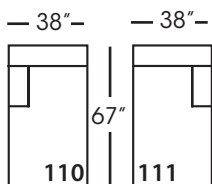

Sylvie-244/245  
Small Seated End - RSE/LSE  
L71" D39" H35"

Sylvie-246/247  
Large Seated End - RSE/LSE  
L84" D39" H35"

Sylvie-248/249  
Large Seated End w/Corner  
RSE/LSE  
L116" D39" H35"

Seat Height 21"  
Seat Depth 24"  
Arm Height 25"

SYLVIE BENCH SEAT • UPHOLSTERED • LOOSE PILLOW BACK

Corner  
L39" D39" H35"

Large Armless  
L65" D39" H35"

Small Armless  
L33" D39" H35"

One Seated End\*  
L38" D39" H35"  
*\*available as right or left seated*

Chaise\*  
L38" D67" H35"  
*\*available as right or left seated*

Small Seated End\*  
L71" D39" H35"  
*\*available as right or left seated*

Large Seated End\*  
L84" D39" H35"  
*\*available as right or left seated*

Large Seated End with Corner\*  
L116" D39" H35"  
*\*available as right or left seated*