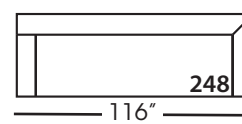

SYLVIE BENCH SEAT • UPHOLSTERED • LOOSE PILLOW BACK

Corner  
L39" D39" H35"

Large Armless  
L65" D39" H35"

Small Armless  
L33" D39" H35"

One Seated End\*  
L38" D39" H35"  
*\*available as right or left seated*

Chaise\*  
L38" D67" H35"  
*\*available as right or left seated*

Small Seated End\*  
L71" D39" H35"  
*\*available as right or left seated*

Large Seated End\*  
L84" D39" H35"  
*\*available as right or left seated*

Large Seated End with Corner\*  
L116" D39" H35"  
*\*available as right or left seated*