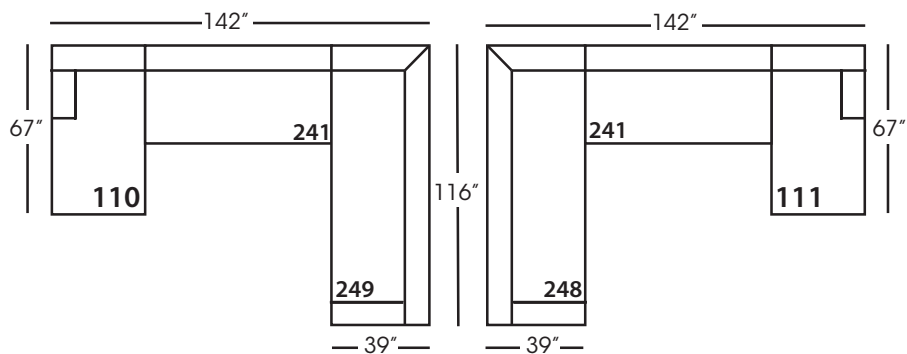

Sylvie-244/245  
Small Seated End - RSE/LSE  
L71" D39" H35"

Sylvie-246/247  
Large Seated End - RSE/LSE  
L84" D39" H35"

Sylvie-248/249  
Large Seated End w/Corner  
RSE/LSE  
L116" D39" H35"

Seat Height 21"  
Seat Depth 24"  
Arm Height 25"

## SYLVIE BENCH SEAT SECTIONAL COLLECTION

	Corner 010	Large Armless 241	Small Armless 061	Chaise 110/111	Single Seated End 112/113	Small Seated End 244/245	Large Seated End 246/247	Large Seated End w/Corner 248/249
<b>Standard Features</b>								
Cloud Cushion	X	X	X	X	X	X	X	X
Wooden Leg Finish	X	X	X	X	X	X	X	X
Sinuous Underconstruction	X	X	X	X	X	X	X	X
<b>Options - See Price List for Prices</b>								
Luxe Cushion	No Charge	No Charge	No Charge	No Charge	No Charge	No Charge	No Charge	No Charge
Cloud Plus Cushion	X	X	X	X	X	X	X	X
Extra Pillows (XP) - 18" TP	N/A	N/A	N/A	X	X	X	X	X
<b>Ordering Instructions</b>								
To Order, Please write the following:	Sylvie-010	Sylvie-241	Sylvie-061	Sylvie-110 RSC/111 LSC	Sylvie-112 RSE/113 LSE	Sylvie-244 RSE/245 LSE	Sylvie-246 RSE/247 LSE	Sylvie-248 RSE/249 LSE

SYLVIE BENCH SEAT • UPHOLSTERED • LOOSE PILLOW BACK

Corner  
L39" D39" H35"

Large Armless  
L65" D39" H35"

Small Armless  
L33" D39" H35"

One Seated End\*  
L38" D39" H35"  
*\*available as right or left seated*

Large Seated End with Corner\*  
L116" D39" H35"  
*\*available as right or left seated*