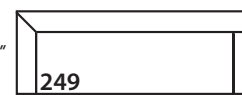

Large Seated End with Corner*
L116" D39" H35"
*available as right or left seated