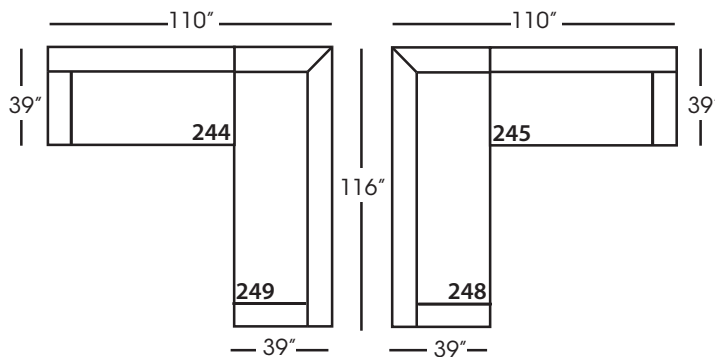

Sylvie-244/245  
Small Seated End - RSE/LSE  
L71" D39" H35"

Sylvie-246/247  
Large Seated End - RSE/LSE  
L84" D39" H35"

Sylvie-248/249  
Large Seated End w/Corner  
RSE/LSE  
L116" D39" H35"

Seat Height 21"  
Seat Depth 24"  
Arm Height 25"

## SYLVIE BENCH SEAT SECTIONAL COLLECTION

	Corner 010	Large Armless 241	Small Armless 061	Chaise 110/111	Single Seated End 112/113	Small Seated End 244/245	Large Seated End 246/247	Large Seated End w/Corner 248/249
<b>Standard Features</b>								
Cloud Cushion	X	X	X	X	X	X	X	X
Wooden Leg Finish	X	X	X	X	X	X	X	X
Sinuous Underconstruction	X	X	X	X	X	X	X	X
<b>Options - See Price List for Prices</b>								
Luxe Cushion	No Charge	No Charge	No Charge	No Charge	No Charge	No Charge	No Charge	No Charge
Cloud Plus Cushion	X	X	X	X	X	X	X	X
Extra Pillows (XP) - 18" TP	N/A	N/A	N/A	X	X	X	X	X
<b>Ordering Instructions</b>								
To Order, Please write the following:	Sylvie-010	Sylvie-241	Sylvie-061	Sylvie-110 RSC/111 LSC	Sylvie-112 RSE/113 LSE	Sylvie-244 RSE/245 LSE	Sylvie-246 RSE/247 LSE	Sylvie-248 RSE/249 LSE

SYLVIE BENCH SEAT • UPHOLSTERED • LOOSE PILLOW BACK

Corner  
L39" D39" H35"

Large Armless  
L65" D39" H35"

Small Armless  
L33" D39" H35"

One Seated End\*  
L38" D39" H35"  
*\*available as right or left seated*

Large Seated End with Corner\*  
L116" D39" H35"  
*\*available as right or left seated*