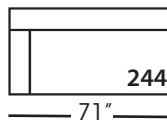

Sylvie-244/245  
Small Seated End - RSE/LSE  
L71" D39" H35"

Sylvie-246/247  
Large Seated End - RSE/LSE  
L84" D39" H35"

Sylvie-248/249  
Large Seated End w/Corner  
RSE/LSE  
L116" D39" H35"

Seat Height 21"  
Seat Depth 24"  
Arm Height 25"

SYLVIE BENCH SEAT • UPHOLSTERED • LOOSE PILLOW BACK

Corner  
L39" D39" H35"

Large Armless  
L65" D39" H35"

Small Armless  
L33" D39" H35"

One Seated End\*  
L38" D39" H35"  
*\*available as right or left seated*

Chaise\*  
L38" D67" H35"  
*\*available as right or left seated*

Small Seated End\*  
L71" D39" H35"  
*\*available as right or left seated*

Large Seated End\*  
L84" D39" H35"  
*\*available as right or left seated*

Large Seated End with Corner\*  
L116" D39" H35"  
*\*available as right or left seated*