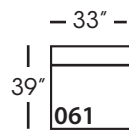

Sylvie-244/245  
Small Seated End - RSE/LSE  
L71" D39" H35"

Sylvie-246/247  
Large Seated End - RSE/LSE  
L84" D39" H35"

Sylvie-248/249  
Large Seated End w/Corner  
RSE/LSE  
L116" D39" H35"

Seat Height 21"  
Seat Depth 24"  
Arm Height 25"

## SYLVIE BENCH SEAT SECTIONAL COLLECTION

	Corner 010	Large Armless 241	Small Armless 061	Chaise 110/111	Single Seated End 112/113	Small Seated End 244/245	Large Seated End 246/247	Large Seated End w/Corner 248/249
<b>Standard Features</b>								
Cloud Cushion	X	X	X	X	X	X	X	X
Wooden Leg Finish	X	X	X	X	X	X	X	X
Sinuous Underconstruction	X	X	X	X	X	X	X	X
<b>Options - See Price List for Prices</b>								
Luxe Cushion	No Charge	No Charge	No Charge	No Charge	No Charge	No Charge	No Charge	No Charge
Cloud Plus Cushion	X	X	X	X	X	X	X	X
Extra Pillows (XP) - 18" TP	N/A	N/A	N/A	X	X	X	X	X
<b>Ordering Instructions</b>								
To Order, Please write the following:	Sylvie-010	Sylvie-241	Sylvie-061	Sylvie-110 RSC/111 LSC	Sylvie-112 RSE/113 LSE	Sylvie-244 RSE/245 LSE	Sylvie-246 RSE/247 LSE	Sylvie-248 RSE/249 LSE

SYLVIE BENCH SEAT • UPHOLSTERED • LOOSE PILLOW BACK

Corner  
L39" D39" H35"

Large Armless  
L65" D39" H35"

Small Armless  
L33" D39" H35"

One Seated End\*  
L38" D39" H35"  
*\*available as right or left seated*

Large Seated End with Corner\*  
L116" D39" H35"  
*\*available as right or left seated*