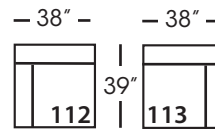

Sylvie-244/245  
Small Seated End - RSE/LSE  
L71" D39" H35"

Sylvie-246/247  
Large Seated End - RSE/LSE  
L84" D39" H35"

Sylvie-248/249  
Large Seated End w/Corner  
RSE/LSE  
L116" D39" H35"

Seat Height 21"  
Seat Depth 24"  
Arm Height 25"

SYLVIE BENCH SEAT • UPHOLSTERED • LOOSE PILLOW BACK

Corner  
L39" D39" H35"

Large Armless  
L65" D39" H35"

Small Armless  
L33" D39" H35"

One Seated End\*  
L38" D39" H35"  
*\*available as right or left seated*

Chaise\*  
L38" D67" H35"  
*\*available as right or left seated*

Small Seated End\*  
L71" D39" H35"  
*\*available as right or left seated*

Large Seated End\*  
L84" D39" H35"  
*\*available as right or left seated*

Large Seated End with Corner\*  
L116" D39" H35"  
*\*available as right or left seated*