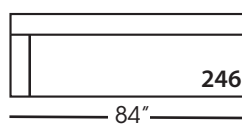

SYLVIE BENCH SEAT • UPHOLSTERED • LOOSE PILLOW BACK

Corner  
L39" D39" H35"

Large Armless  
L65" D39" H35"

Small Armless  
L33" D39" H35"

One Seated End\*  
L38" D39" H35"  
*\*available as right or left seated*

Chaise\*  
L38" D67" H35"  
*\*available as right or left seated*

Small Seated End\*  
L71" D39" H35"  
*\*available as right or left seated*

Large Seated End\*  
L84" D39" H35"  
*\*available as right or left seated*