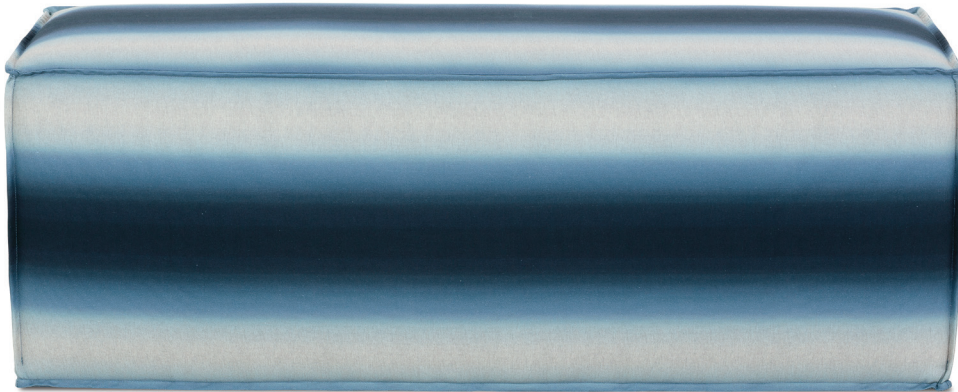

ECLECTIC.SPIRITED.WONDERFULLY COMFORTABLE.

PORTO P • UPHOLSTERED • OTTOMAN

Shown in fabric 12309-02.

Porto-P-005 Square Ottoman
L22" D22" H19"

Shown in fabric 12309-02.

Porto-P-075 Rectangle Ottoman
L54" D19" H19"

PORTO P COLLECTION		
	-005 Ottoman	-075 Ottoman
Standard Features		
Underconstruction	tight seat	tight seat
1/2" Flange Welt	x	x
Only available in BAL 12309-02	x	x
Ordering Instructions		
To Order, Please write the following	Porto-P-005	Porto-P-075

NOTE: Only available in the 12309-02 BAL fabric.