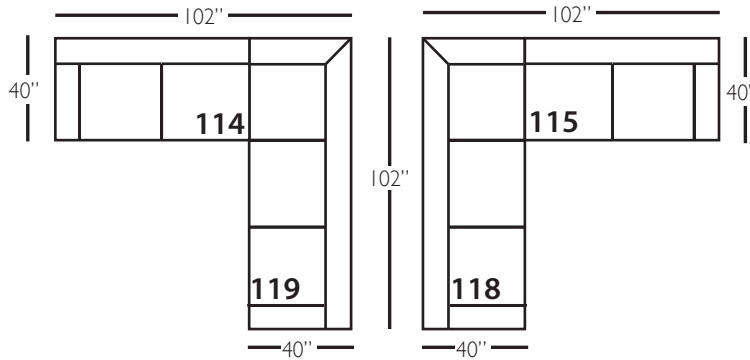

Grayson Slip Sectional

P705-SLIP-118 - RSE
P705-SLIP-119 - LSE

P705-SLIP-114 - RSE
P705-SLIP-115 - LSE