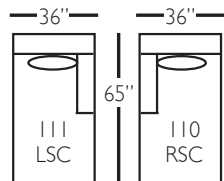

Grayson Slip Sectional

Standard Features	P705-SLIP-041 Large Armless	P705-SLIP-061 Small Armless	P705-SLIP-110/111 Right/Left Chaise	P705-SLIP-114/115 Right/Left Two Seated End	P705-SLIP-118/119 Right/Left Three Seated End w/ Corner
Loose Pillow Back	✓	✓	✓	✓	✓
One 22" Welted Down-Blend Throw Pillow (TP)	N/A	N/A	✓	✓	✓ (2)
Harmony Cushion	✓	✓	✓	✓	✓
Suspension System	sinuous	sinuous	sinuous	sinuous	sinuous
Options - See Price List for Prices					
Extra Throw Pillows (XP)	N/A	N/A	✓	✓	✓
Fitted Arm Covers	N/A	N/A	✓	✓	✓
Feather Soft Cushion Package	✓	✓	✓	✓	✓

All furniture style names are for internal reference only, not intended for commercial use.

Grayson Slip Sectional

P705-SLIP-118 - RSE
P705-SLIP-119 - LSE

P705-SLIP-114 - RSE
P705-SLIP-115 - LSE

P705-SLIP-110 - RSC
P705-SLIP-111 - LSC