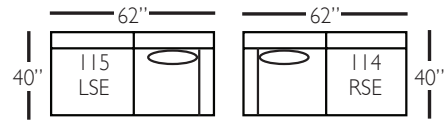

P705-SLIP-114 - RSE
P705-SLIP-115 - LSE

Grayson Slip Sectional