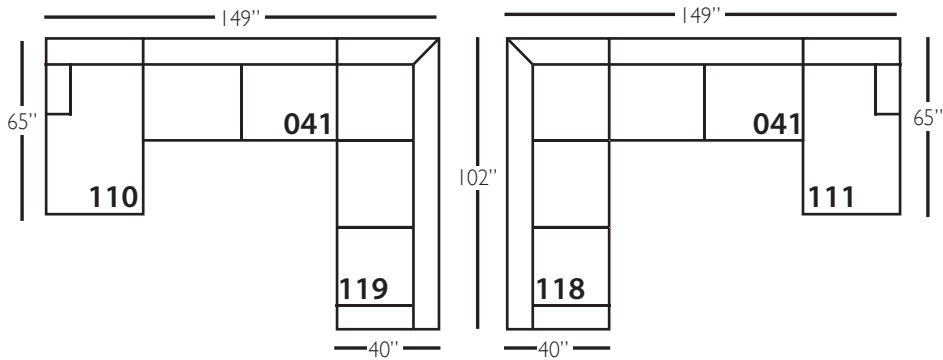

Grayson Slip Sectional

P705-SLIP-118 - RSE
P705-SLIP-119 - LSE

P705-SLIP-114 - RSE
P705-SLIP-115 - LSE