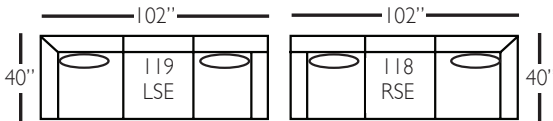

Grayson Slip Sectional

P705-SLIP-118 - RSE
P705-SLIP-119 - LSE