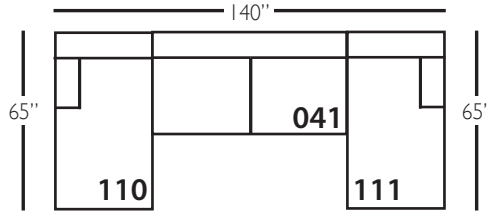

Grayson Slip Sectional

P705-SLIP-118 - RSE
P705-SLIP-119 - LSE

P705-SLIP-114 - RSE
P705-SLIP-115 - LSE