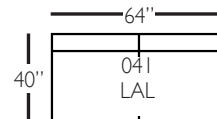

P705-SLIP-041 - LAL