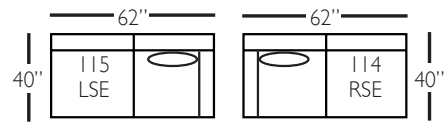

Grayson Slip Sectional

P705-SLIP-114 - RSE
P705-SLIP-115 - LSE