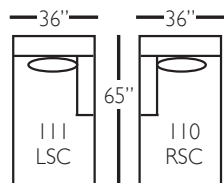

Grayson Slip Sectional

Standard Features	P705-SLIP-041 Large Armless	P705-SLIP-061 Small Armless	P705-SLIP-110/111 Right/Left Chaise	P705-SLIP-114/115 Right/Left Two Seated End	P705-SLIP-118/119 Right/Left Three Seated End w/ Corner
Loose Pillow Back	✓	✓	✓	✓	✓
One 22" Welled Down-Blend Throw Pillow (TP)	N/A	N/A	✓	✓	✓ (2)
Harmony Cushion	✓	✓	✓	✓	✓
Suspension System	sinuous	sinuous	sinuous	sinuous	sinuous
Options - See Price List for Prices					
Extra Throw Pillows (XP)	N/A	N/A	✓	✓	✓
Fitted Arm Covers	N/A	N/A	✓	✓	✓
Feather Soft Cushion Package	✓	✓	✓	✓	✓

Pattern Availability: RG, PS, NM, RS

This is a suggested application. Application is subject to change.

Sizes and Dimensions will vary from piece to piece due to the individual hand craftsmanship used in every style we produce.

All furniture style names are for internal reference only, not intended for commercial use.

Grayson Slip Sectional

P705-SLIP-118 - RSE
P705-SLIP-119 - LSE

P705-SLIP-114 - RSE
P705-SLIP-115 - LSE

P705-SLIP-110 - RSC
P705-SLIP-111 - LSC