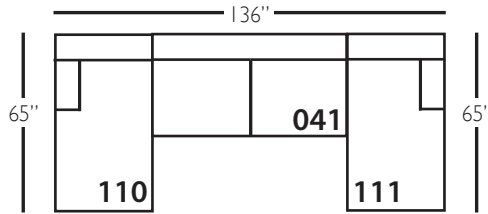

Grayson Slip Sectional

P705-SLIP-118 - RSE
P705-SLIP-119 - LSE

P705-SLIP-114 - RSE
P705-SLIP-115 - LSE