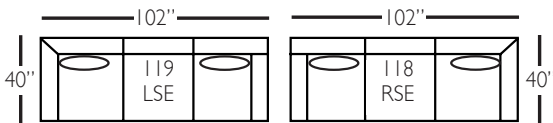

Grayson Slip Sectional

P705-SLIP-118 - RSE
P705-SLIP-119 - LSE