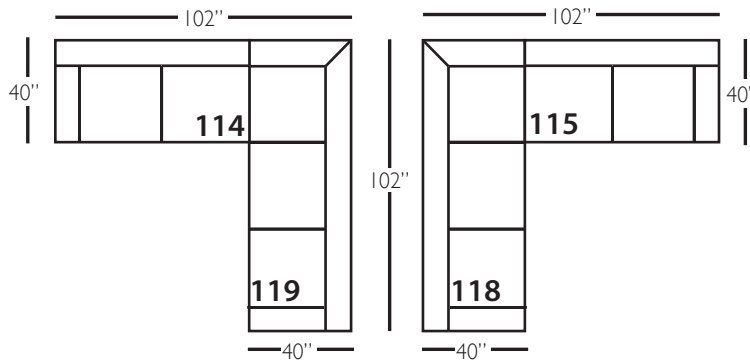

Grayson Slip Sectional

P705-SLIP-118 - RSE
P705-SLIP-119 - LSE

P705-SLIP-114 - RSE
P705-SLIP-115 - LSE