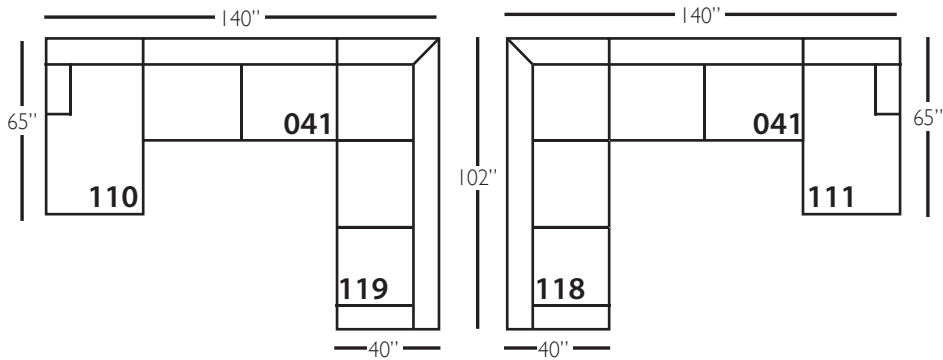

Grayson Slip Sectional

P705-SLIP-118 - RSE
P705-SLIP-119 - LSE

P705-SLIP-114 - RSE
P705-SLIP-115 - LSE