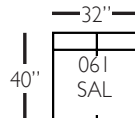

P705-SLIP-061 - SAL