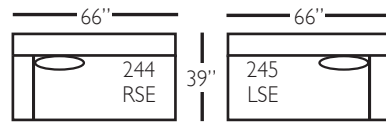

P608-244 - RSE
P608-245 - LSE