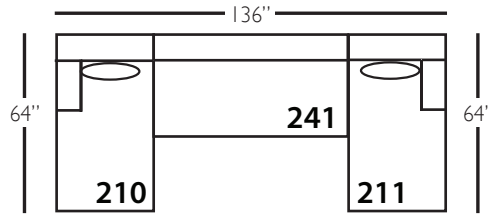

Everleigh Sectional

P608-248 - RSE
P608-249 - LSE