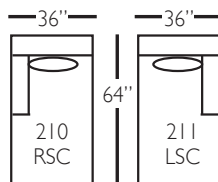

Everleigh Sectional

Shown in fabric 12116-04. Washed Oak finish.

Pieces shown: P608-244 and P608-249

Overall Height: 36" Seat Height: 22" Seat Depth: 24" Arm Height: 28"

Standard Features	P608-241 Large Armless	P608-010 Corner	P608-210/211 Right/Left Seated Chaise	P608-244/245 Right/Left One Arm Sofa	P608-248/249 Right/Left Seated Cornering Sofa
Loose Pillow Back	✓	✓	✓	✓	✓
One 20" Non-Welted Down-Blend Throw Pillow	N/A	✓	✓	✓	✓ (2)
Wooden Leg Finish Choices	✓	✓	✓	✓	✓
Harmony Cushion	✓	✓	✓	✓	✓
Suspension System	sinuous	sinuous	sinuous	sinuous	sinuous
Options - See Price List for Prices					
Extra 20" Non-Welted Pillows (XP)	N/A	✓	✓	✓	✓
Cloud Cushion	✓	✓	✓	✓	✓
Nail Option	✓	✓	✓	✓	✓

Pattern Availability: RG, PS, NM, RS

Note: PS, NM, and RS pattern types will have seams on bench cushion, down front seat rail, on in-back and out-back at back cushion breaks.
P608-210/211 Chaise: on RG and PS pattern types will have seam about 4" in from back seam, under back cushion.

This is a suggested application. Application is subject to change.
Sizes and Dimensions will vary from piece to piece due to the individual hand craftsmanship used in every style we produce.
All furniture style names are for internal reference only, not intended for commercial use.

Everleigh Sectional

P608-248 - RSE
P608-249 - LSE

P608-244 - RSE
P608-245 - LSE

P608-210 - RSC
P608-211 - LSC

P608-010 - COR

P608-241 - LAL