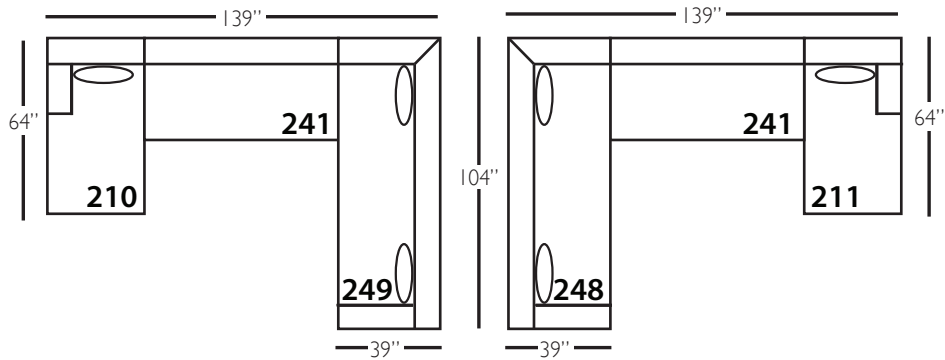

Everleigh Sectional

Shown in fabric 12116-04. Washed Oak finish.

Pieces shown: P608-244 and P608-249

Overall Height: 36" Seat Height: 22" Seat Depth: 24" Arm Height: 28"

Standard Features	P608-241 Large Armless	P608-010 Corner	P608-210/211 Right/Left Seated Chaise	P608-244/245 Right/Left One Arm Sofa	P608-248/249 Right/Left Seated Cornering Sofa
Loose Pillow Back	✓	✓	✓	✓	✓
One 20" Non-Welted Down-Blend Throw Pillow	N/A	✓	✓	✓	✓ (2)
Wooden Leg Finish Choices	✓	✓	✓	✓	✓
Harmony Cushion	✓	✓	✓	✓	✓
Suspension System	sinuous	sinuous	sinuous	sinuous	sinuous
Options - See Price List for Prices					
Extra 20" Non-Welted Pillows (XP)	N/A	✓	✓	✓	✓
Cloud Cushion	✓	✓	✓	✓	✓
Nail Option	✓	✓	✓	✓	✓

Pattern Availability: RG, PS, NM, RS

Note: PS, NM, and RS pattern types will have seams on bench cushion, down front seat rail, on in-back and out-back at back cushion breaks.
P608-210/211 Chaise: on RG and PS pattern types will have seam about 4" in from back seam, under back cushion.

Everleigh Sectional

P608-248 - RSE
P608-249 - LSE

P608-244 - RSE
P608-245 - LSE

P608-210 - RSC
P608-211 - LSC

P608-010 - COR

P608-241 - LAL