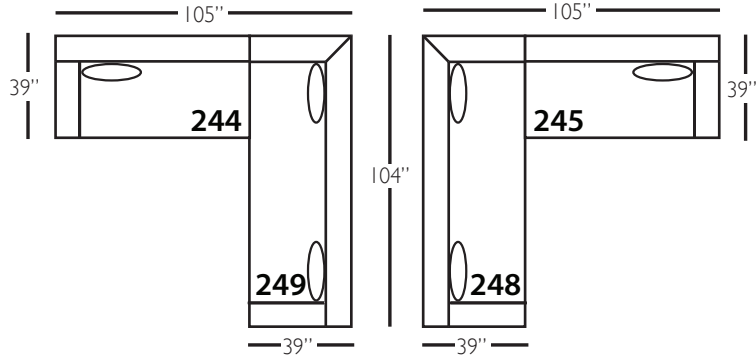

Everleigh Sectional

Shown in fabric 12116-04. Washed Oak finish.

Pieces shown: P608-244 and P608-249

Overall Height: 36" Seat Height: 22" Seat Depth: 24" Arm Height: 28"

Standard Features	P608-241 Large Armless	P608-010 Corner	P608-210/211 Right/Left Seated Chaise	P608-244/245 Right/Left One Arm Sofa	P608-248/249 Right/Left Seated Cornering Sofa
Loose Pillow Back	✓	✓	✓	✓	✓
One 20" Non-Welted Down-Blend Throw Pillow	N/A	✓	✓	✓	✓ (2)
Wooden Leg Finish Choices	✓	✓	✓	✓	✓
Harmony Cushion	✓	✓	✓	✓	✓
Suspension System	sinuous	sinuous	sinuous	sinuous	sinuous
Options - See Price List for Prices					
Extra 20" Non-Welted Pillows (XP)	N/A	✓	✓	✓	✓
Cloud Cushion	✓	✓	✓	✓	✓
Nail Option	✓	✓	✓	✓	✓

Pattern Availability: RG, PS, NM, RS

Note: PS, NM, and RS pattern types will have seams on bench cushion, down front seat rail, on in-back and out-back at back cushion breaks.
P608-210/211 Chaise: on RG and PS pattern types will have seam about 4" in from back seam, under back cushion.

Everleigh Sectional

P608-248 - RSE
P608-249 - LSE

P608-244 - RSE
P608-245 - LSE

P608-210 - RSC
P608-211 - LSC

P608-010 - COR

P608-241 - LAL