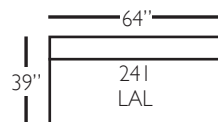

Everleigh Sectional

Shown in fabric 12116-04. Washed Oak finish.

Pieces shown: P608-244 and P608-249

Overall Height: 36" Seat Height: 22" Seat Depth: 24" Arm Height: 28"

Standard Features	P608-241 Large Armless	P608-010 Corner	P608-210/211 Right/Left Seated Chaise	P608-244/245 Right/Left One Arm Sofa	P608-248/249 Right/Left Seated Cornering Sofa
Loose Pillow Back	✓	✓	✓	✓	✓
One 20" Non-Welted Down-Blend Throw Pillow	N/A	✓	✓	✓	✓ (2)
Wooden Leg Finish Choices	✓	✓	✓	✓	✓
Harmony Cushion	✓	✓	✓	✓	✓
Suspension System	sinuous	sinuous	sinuous	sinuous	sinuous
Options - See Price List for Prices					
Extra 20" Non-Welted Pillows (XP)	N/A	✓	✓	✓	✓
Cloud Cushion	✓	✓	✓	✓	✓
Nail Option	✓	✓	✓	✓	✓

Everleigh Sectional

P608-248 - RSE
P608-249 - LSE

P608-244 - RSE
P608-245 - LSE

P608-210 - RSC
P608-211 - LSC

P608-010 - COR

P608-241 - LAL