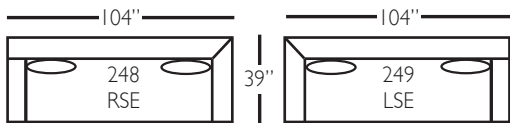

Everleigh Sectional

P608-248 - RSE
P608-249 - LSE