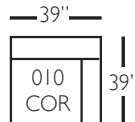

Everleigh Sectional

Shown in fabric 12116-04. Washed Oak finish.

Pieces shown: P608-244 and P608-249

Overall Height: 36" Seat Height: 22" Seat Depth: 24" Arm Height: 28"

Standard Features	P608-241 Large Armless	P608-010 Corner	P608-210/211 Right/Left Seated Chaise	P608-244/245 Right/Left One Arm Sofa	P608-248/249 Right/Left Seated Cornering Sofa
Loose Pillow Back	✓	✓	✓	✓	✓
One 20" Non-Welted Down-Blend Throw Pillow	N/A	✓	✓	✓	✓ (2)
Wooden Leg Finish Choices	✓	✓	✓	✓	✓
Harmony Cushion	✓	✓	✓	✓	✓
Suspension System	sinuous	sinuous	sinuous	sinuous	sinuous
Options - See Price List for Prices					
Extra 20" Non-Welted Pillows (XP)	N/A	✓	✓	✓	✓
Cloud Cushion	✓	✓	✓	✓	✓
Nail Option	✓	✓	✓	✓	✓

Everleigh Sectional

P608-248 - RSE
P608-249 - LSE

P608-244 - RSE
P608-245 - LSE

P608-210 - RSC
P608-211 - LSC

P608-010 - COR

P608-241 - LAL