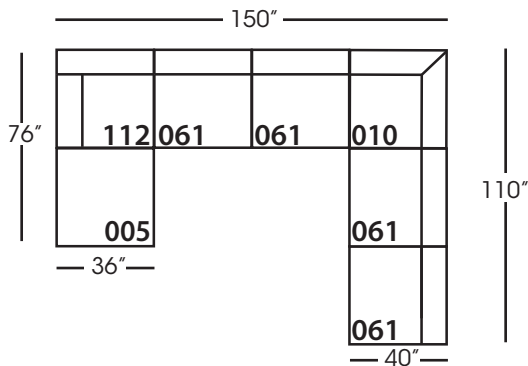

Asher Slip Sectional

*available as right or left seated