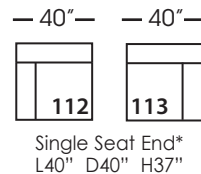

Asher Slip Sectional

*available as right or left seated