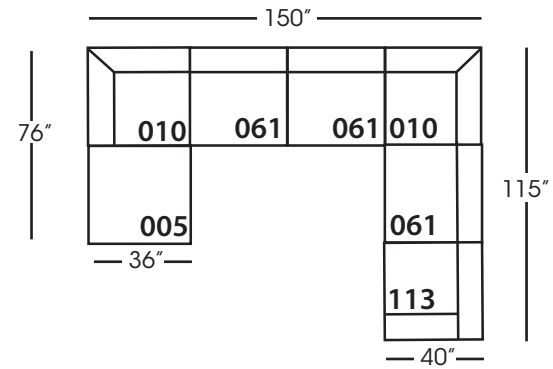

Asher Slip Sectional

*available as right or left seated