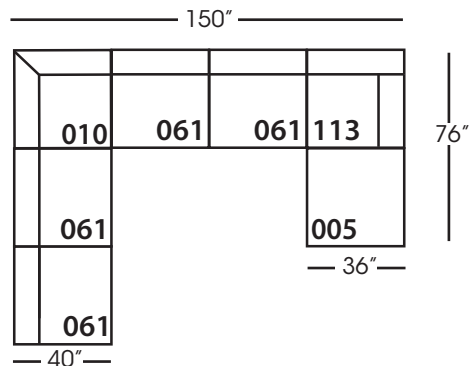

Asher Slip Sectional

*available as right or left seated