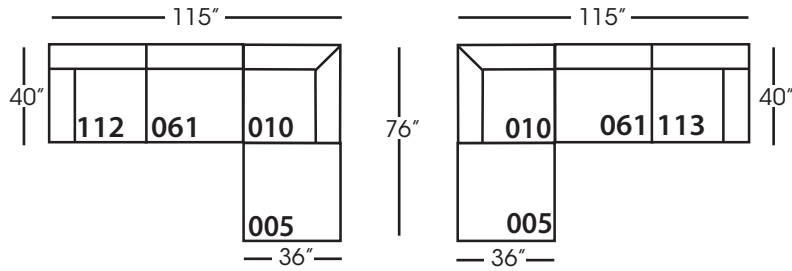

Asher Sectional

*available as right or left seated