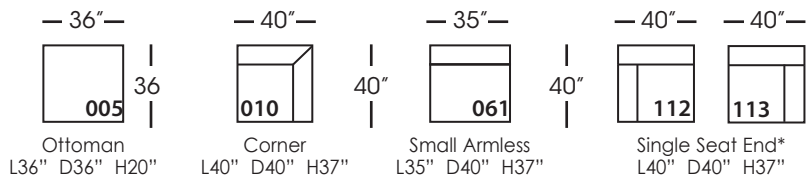

Asher Sectional

*available as right or left seated