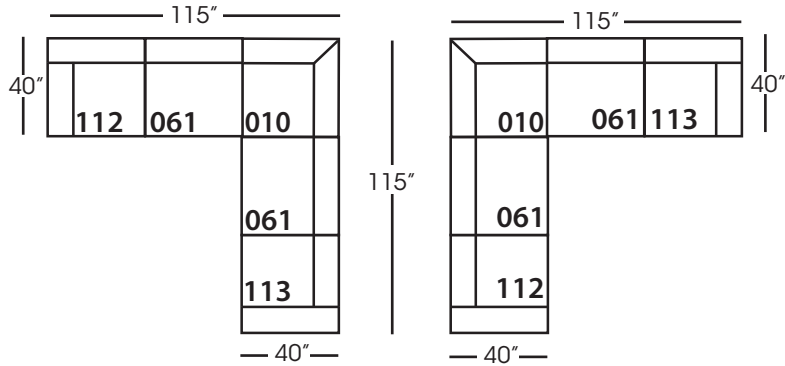

Asher Sectional

*available as right or left seated