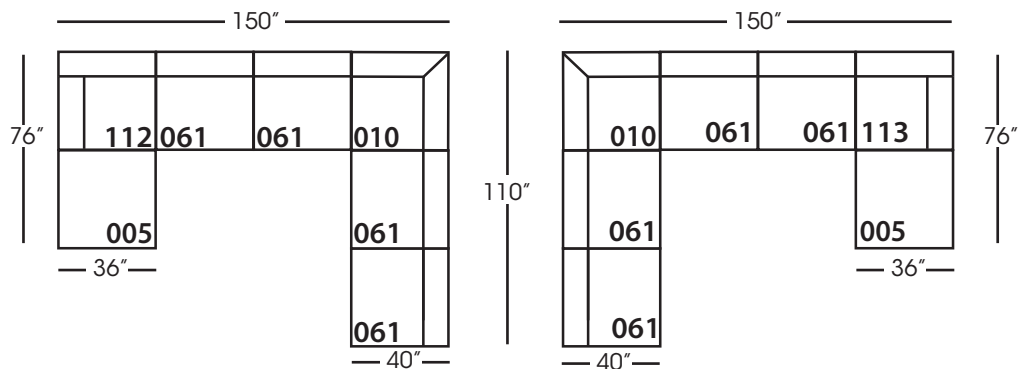

Asher Sectional

*available as right or left seated