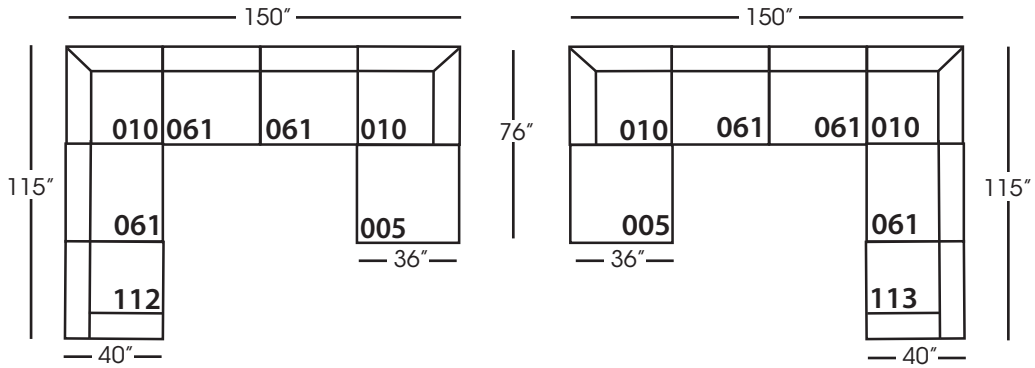

Asher Sectional

*available as right or left seated