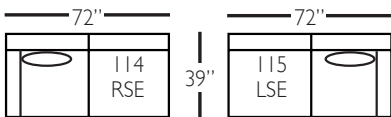

# Bradford Slip Sectional

Shown in fabric 13555-75.

Pieces shown: P604-SLIP-110 and P604-SLIP-245

Overall Height: 37"    Seat Height: 22"    Seat Depth: 23"    Arm Height: 26"

Standard Features	P604-SLIP-010 Corner	P604-SLIP-041 Large Armless	P604-SLIP-241 Bench Large Armless	P604-SLIP-061 Small Armless	P604-110/111 Right/Left Chaise	P604-SLIP-114/115 Right/Left Two Seated End	P604-SLIP-244/245 Bench Right/Left Two Seated End	P604-SLIP-118/119 Right/Left Three Seated End w/ Corner	P604-SLIP-248/249 Bench Right/Left Three Seated End w/ Corner
Loose Pillow Back	✓	✓	✓	✓	✓	✓	✓	✓	✓
One 22" Non-Wetted Down-Blend Throw Pillow (TP)	✓	N/A	N/A	N/A	✓	✓	✓	✓ (2)	✓ (2)
Harmony Cushion	✓	✓	✓	✓	✓	✓	✓	✓	✓
Suspension System	sinuous	sinuous	sinuous	sinuous	sinuous	sinuous	sinuous	sinuous	sinuous
<b>Options - See Price List for Prices</b>									
Extra Throw Pillows (XP)	✓	N/A	N/A	N/A	✓	✓	✓	✓	✓
Cloud Cushion	✓	✓	✓	✓	✓	✓	✓	✓	✓

# Bradford Slip Sectional

P604-SLIP-118 - RSE  
P604-SLIP-119 - LSE

P604-SLIP-248 - RSE  
P604-SLIP-249 - LSE

P604-SLIP-041 - LAL  
P604-SLIP-241 - LAL

P604-SLIP-114 - RSE  
P604-SLIP-115 - LSE

P604-SLIP-244 - RSE  
P604-SLIP-245 - LSE