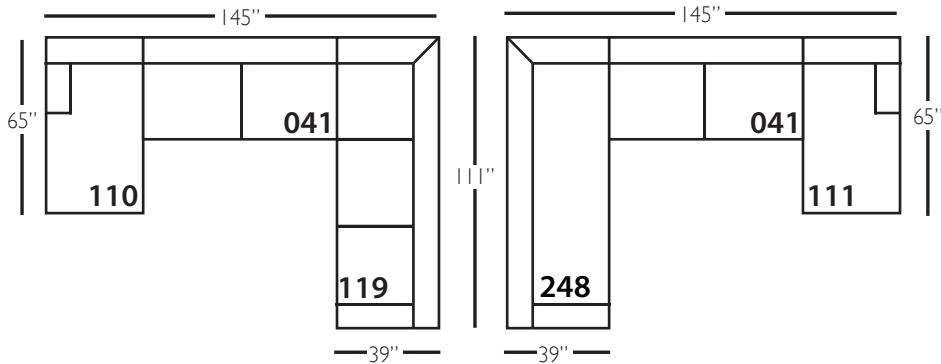

# Bradford Slip Sectional

Shown in fabric 13555-75.

Pieces shown: P604-SLIP-110 and P604-SLIP-245

Overall Height: 37"    Seat Height: 22"    Seat Depth: 23"    Arm Height: 26"

Standard Features	P604-SLIP-010 Corner	P604-SLIP-041 Large Armless	P604-SLIP-241 Bench Large Armless	P604-SLIP-061 Small Armless	P604-110/111 Right/Left Chaise	P604-SLIP-114/115 Right/Left Two Seated End	P604-SLIP-244/245 Bench Right/Left Two Seated End	P604-SLIP-118/119 Right/Left Three Seated End w/ Corner	P604-SLIP-248/249 Bench Right/Left Three Seated End w/ Corner
Loose Pillow Back	✓	✓	✓	✓	✓	✓	✓	✓	✓
One 22" Non-Wetted Down-Blend Throw Pillow (TP)	✓	N/A	N/A	N/A	✓	✓	✓	✓ (2)	✓ (2)
Harmony Cushion	✓	✓	✓	✓	✓	✓	✓	✓	✓
Suspension System	sinuous	sinuous	sinuous	sinuous	sinuous	sinuous	sinuous	sinuous	sinuous
<b>Options - See Price List for Prices</b>									
Extra Throw Pillows (XP)	✓	N/A	N/A	N/A	✓	✓	✓	✓	✓
Cloud Cushion	✓	✓	✓	✓	✓	✓	✓	✓	✓

# Bradford Slip Sectional

P604-SLIP-118 - RSE  
P604-SLIP-119 - LSE

P604-SLIP-248 - RSE  
P604-SLIP-249 - LSE

P604-SLIP-041 - LAL  
P604-SLIP-241 - LAL

P604-SLIP-114 - RSE  
P604-SLIP-115 - LSE

P604-SLIP-244 - RSE  
P604-SLIP-245 - LSE