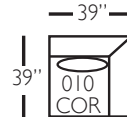

# Bradford Slip Sectional

Shown in fabric 13555-75.

Pieces shown: P604-SLIP-110 and P604-SLIP-245

Overall Height: 37"    Seat Height: 22"    Seat Depth: 23"    Arm Height: 26"

Standard Features	P604-SLIP-010 Corner	P604-SLIP-041 Large Armless	P604-SLIP-241 Bench Large Armless	P604-SLIP-061 Small Armless	P604-110/111 Right/Left Chaise	P604-SLIP-114/115 Right/Left Two Seated End	P604-SLIP-244/245 Bench Right/Left Two Seated End	P604-SLIP-118/119 Right/Left Three Seated End w/ Corner	P604-SLIP-248/249 Bench Right/Left Three Seated End w/ Corner
Loose Pillow Back	✓	✓	✓	✓	✓	✓	✓	✓	✓
One 22" Non-Wetted Down-Blend Throw Pillow (TP)	✓	N/A	N/A	N/A	✓	✓	✓	✓ (2)	✓ (2)
Harmony Cushion	✓	✓	✓	✓	✓	✓	✓	✓	✓
Suspension System	sinuous	sinuous	sinuous	sinuous	sinuous	sinuous	sinuous	sinuous	sinuous
<b>Options - See Price List for Prices</b>									
Extra Throw Pillows (XP)	✓	N/A	N/A	N/A	✓	✓	✓	✓	✓
Cloud Cushion	✓	✓	✓	✓	✓	✓	✓	✓	✓

# Bradford Slip Sectional

P604-SLIP-118 - RSE  
P604-SLIP-119 - LSE

P604-SLIP-248 - RSE  
P604-SLIP-249 - LSE

P604-SLIP-041 - LAL  
P604-SLIP-241 - LAL

P604-SLIP-114 - RSE  
P604-SLIP-115 - LSE

P604-SLIP-244 - RSE  
P604-SLIP-245 - LSE