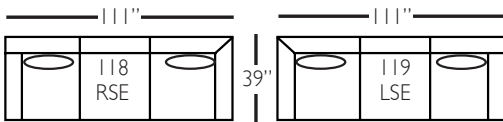

Bradford Slip Sectional

P604-SLIP-118 - RSE
P604-SLIP-119 - LSE