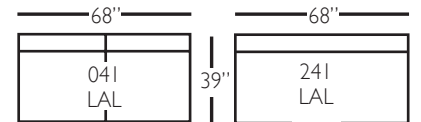

# Bradford Slip Sectional

Shown in fabric 13555-75.

Pieces shown: P604-SLIP-110 and P604-SLIP-245

Overall Height: 37"    Seat Height: 22"    Seat Depth: 23"    Arm Height: 26"

Standard Features	P604-SLIP-010 Corner	P604-SLIP-041 Large Armless	P604-SLIP-241 Bench Large Armless	P604-SLIP-061 Small Armless	P604-110/111 Right/Left Chaise	P604-SLIP-114/115 Right/Left Two Seated End	P604-SLIP-244/245 Bench Right/Left Two Seated End	P604-SLIP-118/119 Right/Left Three Seated End w/ Corner	P604-SLIP-248/249 Bench Right/Left Three Seated End w/ Corner
Loose Pillow Back	✓	✓	✓	✓	✓	✓	✓	✓	✓
One 22" Non-Wetted Down-Blend Throw Pillow (TP)	✓	N/A	N/A	N/A	✓	✓	✓	✓ (2)	✓ (2)
Harmony Cushion	✓	✓	✓	✓	✓	✓	✓	✓	✓
Suspension System	sinuous	sinuous	sinuous	sinuous	sinuous	sinuous	sinuous	sinuous	sinuous
<b>Options - See Price List for Prices</b>									
Extra Throw Pillows (XP)	✓	N/A	N/A	N/A	✓	✓	✓	✓	✓
Cloud Cushion	✓	✓	✓	✓	✓	✓	✓	✓	✓

# Bradford Slip Sectional

P604-SLIP-118 - RSE  
P604-SLIP-119 - LSE

P604-SLIP-248 - RSE  
P604-SLIP-249 - LSE

P604-SLIP-041 - LAL  
P604-SLIP-241 - LAL

P604-SLIP-114 - RSE  
P604-SLIP-115 - LSE

P604-SLIP-244 - RSE  
P604-SLIP-245 - LSE