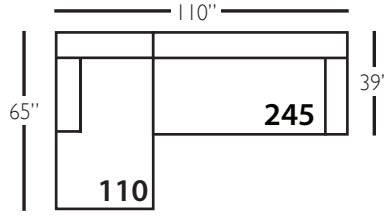

Bradford Slip Sectional

P604-SLIP-118 - RSE
P604-SLIP-119 - LSE