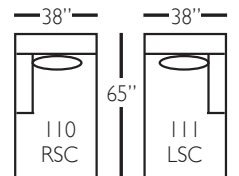

P604-SLIP-041 - LAL
P604-SLIP-241 - LAL

P604-SLIP-110 - RSC
P604-SLIP-111 - LSC