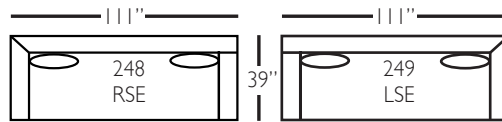

# Bradford Slip Sectional

Shown in fabric 13555-75.

Pieces shown: P604-SLIP-110 and P604-SLIP-245

Overall Height: 37"    Seat Height: 22"    Seat Depth: 23"    Arm Height: 26"

Standard Features	P604-SLIP-010 Corner	P604-SLIP-041 Large Armless	P604-SLIP-241 Bench Large Armless	P604-SLIP-061 Small Armless	P604-110/111 Right/Left Chaise	P604-SLIP-114/115 Right/Left Two Seated End	P604-SLIP-244/245 Bench Right/Left Two Seated End	P604-SLIP-118/119 Right/Left Three Seated End w/ Corner	P604-SLIP-248/249 Bench Right/Left Three Seated End w/ Corner
Loose Pillow Back	✓	✓	✓	✓	✓	✓	✓	✓	✓
One 22" Non-Wetted Down-Blend Throw Pillow (TP)	✓	N/A	N/A	N/A	✓	✓	✓	✓ (2)	✓ (2)
Harmony Cushion	✓	✓	✓	✓	✓	✓	✓	✓	✓
Suspension System	sinuous	sinuous	sinuous	sinuous	sinuous	sinuous	sinuous	sinuous	sinuous
<b>Options - See Price List for Prices</b>									
Extra Throw Pillows (XP)	✓	N/A	N/A	N/A	✓	✓	✓	✓	✓
Cloud Cushion	✓	✓	✓	✓	✓	✓	✓	✓	✓

**Pattern Availability: RG, PS, NM, RS**

**NM & RS Pattern types will have seams on bench cushions, front skirt, in-back, and outback at back cushion breaks.**

This is a suggested application. Application is subject to change.  
 Sizes and Dimensions will vary from piece to piece due to the individual hand craftsmanship used in every style we produce.  
 All furniture style names are for internal reference only, not intended for commercial use.

# Bradford Slip Sectional

P604-SLIP-118 - RSE  
P604-SLIP-119 - LSE

P604-SLIP-248 - RSE  
P604-SLIP-249 - LSE

P604-SLIP-041 - LAL  
P604-SLIP-241 - LAL

P604-SLIP-114 - RSE  
P604-SLIP-115 - LSE

P604-SLIP-244 - RSE  
P604-SLIP-245 - LSE