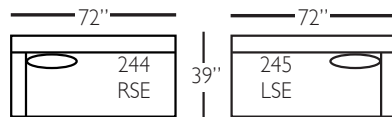

# Bradford Slip Sectional

Shown in fabric 13555-75.

Pieces shown: P604-SLIP-110 and P604-SLIP-245

Overall Height: 37"    Seat Height: 22"    Seat Depth: 23"    Arm Height: 26"

Standard Features	P604-SLIP-010 Corner	P604-SLIP-041 Large Armless	P604-SLIP-241 Bench Large Armless	P604-SLIP-061 Small Armless	P604-110/111 Right/Left Chaise	P604-SLIP-114/115 Right/Left Two Seated End	P604-SLIP-244/245 Bench Right/Left Two Seated End	P604-SLIP-118/119 Right/Left Three Seated End w/ Corner	P604-SLIP-248/249 Bench Right/Left Three Seated End w/ Corner
Loose Pillow Back	✓	✓	✓	✓	✓	✓	✓	✓	✓
One 22" Non-Wetted Down-Blend Throw Pillow (TP)	✓	N/A	N/A	N/A	✓	✓	✓	✓ (2)	✓ (2)
Harmony Cushion	✓	✓	✓	✓	✓	✓	✓	✓	✓
Suspension System	sinuous	sinuous	sinuous	sinuous	sinuous	sinuous	sinuous	sinuous	sinuous
<b>Options - See Price List for Prices</b>									
Extra Throw Pillows (XP)	✓	N/A	N/A	N/A	✓	✓	✓	✓	✓
Cloud Cushion	✓	✓	✓	✓	✓	✓	✓	✓	✓

# Bradford Slip Sectional

P604-SLIP-118 - RSE  
P604-SLIP-119 - LSE

P604-SLIP-248 - RSE  
P604-SLIP-249 - LSE

P604-SLIP-041 - LAL  
P604-SLIP-241 - LAL

P604-SLIP-114 - RSE  
P604-SLIP-115 - LSE

P604-SLIP-244 - RSE  
P604-SLIP-245 - LSE