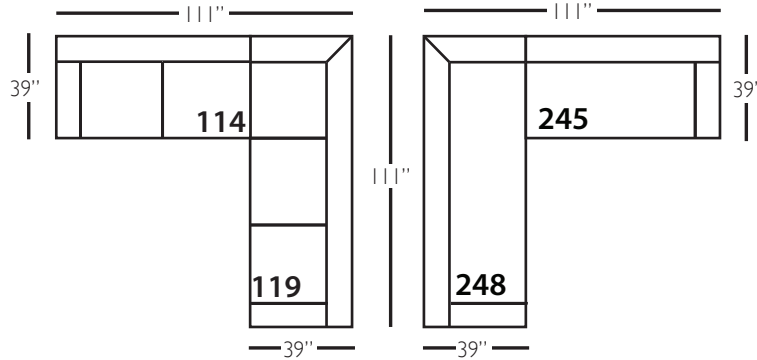

# Bradford Slip Sectional

Shown in fabric 13555-75.

Pieces shown: P604-SLIP-110 and P604-SLIP-245

Overall Height: 37"    Seat Height: 22"    Seat Depth: 23"    Arm Height: 26"

Standard Features	P604-SLIP-010 Corner	P604-SLIP-041 Large Armless	P604-SLIP-241 Bench Large Armless	P604-SLIP-061 Small Armless	P604-110/111 Right/Left Chaise	P604-SLIP-114/115 Right/Left Two Seated End	P604-SLIP-244/245 Bench Right/Left Two Seated End	P604-SLIP-118/119 Right/Left Three Seated End w/ Corner	P604-SLIP-248/249 Bench Right/Left Three Seated End w/ Corner
Loose Pillow Back	✓	✓	✓	✓	✓	✓	✓	✓	✓
One 22" Non-Wetted Down-Blend Throw Pillow (TP)	✓	N/A	N/A	N/A	✓	✓	✓	✓ (2)	✓ (2)
Harmony Cushion	✓	✓	✓	✓	✓	✓	✓	✓	✓
Suspension System	sinuous	sinuous	sinuous	sinuous	sinuous	sinuous	sinuous	sinuous	sinuous
<b>Options - See Price List for Prices</b>									
Extra Throw Pillows (XP)	✓	N/A	N/A	N/A	✓	✓	✓	✓	✓
Cloud Cushion	✓	✓	✓	✓	✓	✓	✓	✓	✓

# Bradford Slip Sectional

P604-SLIP-118 - RSE  
P604-SLIP-119 - LSE

P604-SLIP-248 - RSE  
P604-SLIP-249 - LSE

P604-SLIP-041 - LAL  
P604-SLIP-241 - LAL

P604-SLIP-114 - RSE  
P604-SLIP-115 - LSE

P604-SLIP-244 - RSE  
P604-SLIP-245 - LSE