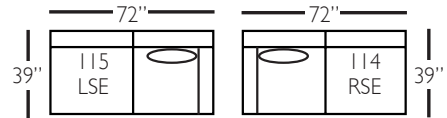

Bradford Slip Sectional

P604-Slip-114 - RSE
P604-Slip-115 - LSE