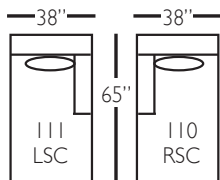

Bradford Slip Sectional

Standard Features	P604-SLIP-041 Large Armless	P604-SLIP-061 Small Armless	P604-SLIP-110/111 Right/Left Chaise	P604-SLIP-114/115 Right/Left Two Seated End	P604-SLIP-118/119 Right/Left Three Seated End w/ Corner
Loose Pillow Back	✓	✓	✓	✓	✓
One 22" Non-Welted Down-Blend Throw Pillow (TP)	N/A	N/A	✓	✓	✓ (2)
Harmony Cushion	✓	✓	✓	✓	✓
Suspension System	sinuous	sinuous	sinuous	sinuous	sinuous
Options - See Price List for Prices					
Extra Throw Pillows (XP)	N/A	N/A	✓	✓	✓
Feather Soft Cushion Package	✓	✓	✓	✓	✓

Pattern Availability: RG, PS, NM, RS

This is a suggested application. Application is subject to change.
 Sizes and Dimensions will vary from piece to piece due to the individual hand craftsmanship used in every style we produce.
 All furniture style names are for internal reference only, not intended for commercial use.

Bradford Slip Sectional

P604-Slip-118 - RSE
P604-Slip-119 - LSE

P604-Slip-114 - RSE
P604-Slip-115 - LSE

P604-Slip-110 - RSC
P604-Slip-111 - LSC

P604-Slip-061 - SAL

P604-Slip-041 - LAL