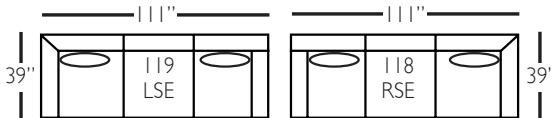

Bradford Slip Sectional

P604-Slip-118 - RSE
P604-Slip-119 - LSE