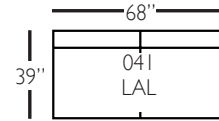

P604-Slip-041 - LAL