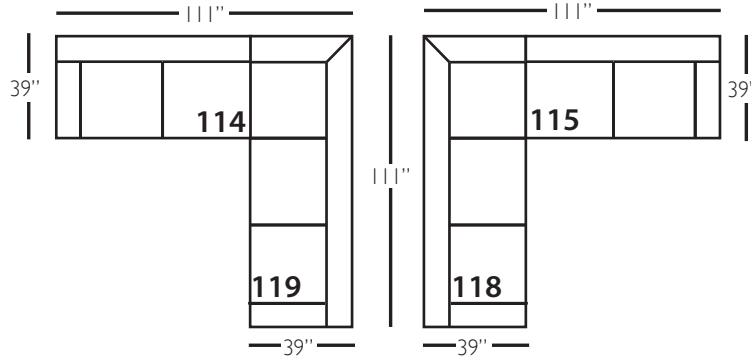

Bradford Slip Sectional

P604-Slip-118 - RSE
P604-Slip-119 - LSE

P604-Slip-114 - RSE
P604-Slip-115 - LSE