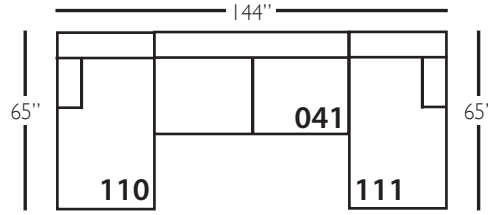

Bradford Slip Sectional

P604-Slip-118 - RSE
P604-Slip-119 - LSE

P604-Slip-114 - RSE
P604-Slip-115 - LSE