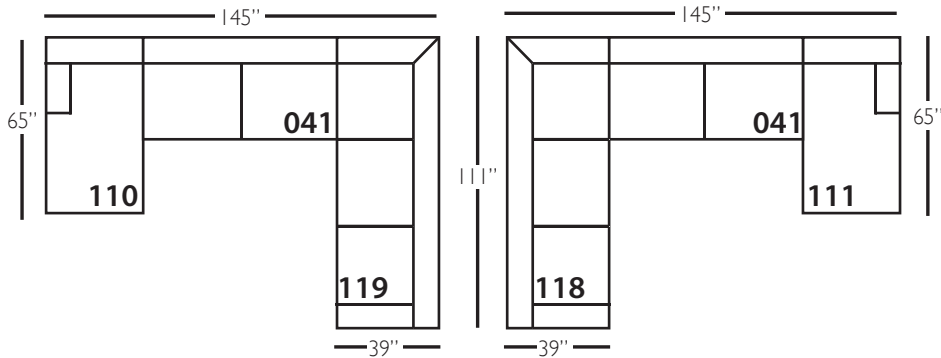

Bradford Slip Sectional

P604-Slip-118 - RSE
P604-Slip-119 - LSE

P604-Slip-114 - RSE
P604-Slip-115 - LSE