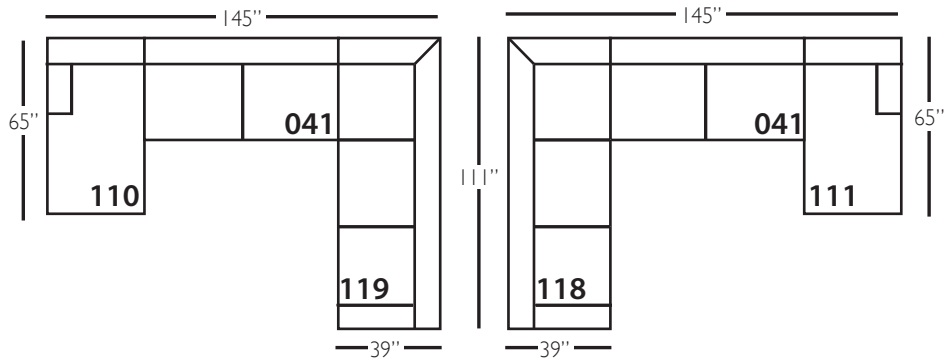

Bradford Sectional

P604-118 - RSE
P604-119 - LSE