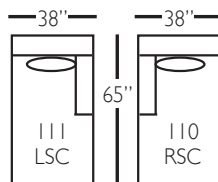

Bradford Sectional

Standard Features	P604-041 Large Armless	P604-061 Small Armless	P604-110/111 Right/Left Chaise	P604-114/115 Right/Left Two Seated End	P604-118/119 Right/Left Three Seated End w/ Corner
Loose Pillow Back	✓	✓	✓	✓	✓
One 22" Non-Welted Down-Blend Throw Pillow (TP)	N/A	N/A	✓	✓	✓ (2)
Wooden Leg Finish Choices	✓	✓	✓	✓	✓
Harmony Cushion	✓	✓	✓	✓	✓
Suspension System	sinuous	sinuous	sinuous	sinuous	sinuous
Options - See Price List for Prices					
Extra Throw Pillows (XP)	N/A	N/A	✓	✓	✓
Fitted Arm Covers	N/A	N/A	✓	✓	✓
Feather Soft Cushion Package	✓	✓	✓	✓	✓

Pattern Availability: RG, PS, NM, RS

This is a suggested application. Application is subject to change.
 Sizes and Dimensions will vary from piece to piece due to the individual hand craftsmanship used in every style we produce.
 All furniture style names are for internal reference only, not intended for commercial use.

Bradford Sectional

P604-118 - RSE
P604-119 - LSE

P604-114 - RSE
P604-115 - LSE

P604-110 - RSC
P604-111 - LSC

P604-061 - SAL

P604-041 - LAL