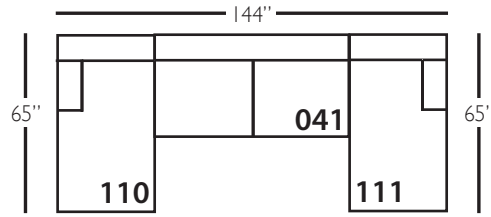

Bradford Sectional

P604-118 - RSE
P604-119 - LSE