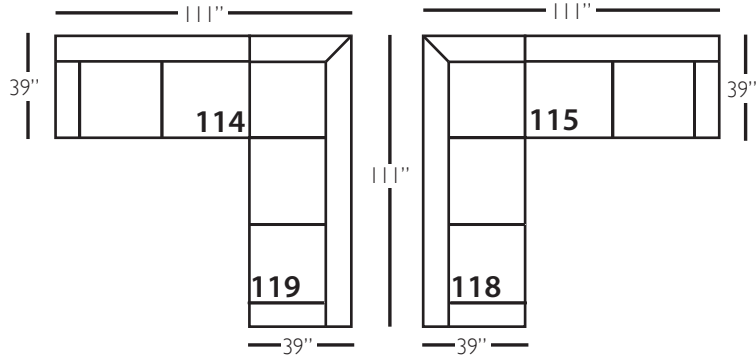

Bradford Sectional

P604-118 - RSE
P604-119 - LSE