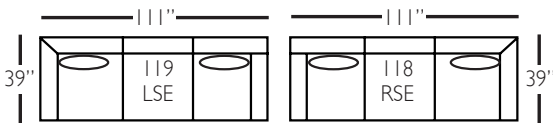

Bradford Sectional

P604-118 - RSE
P604-119 - LSE