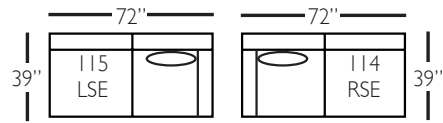

P604-114 - RSE
P604-115 - LSE