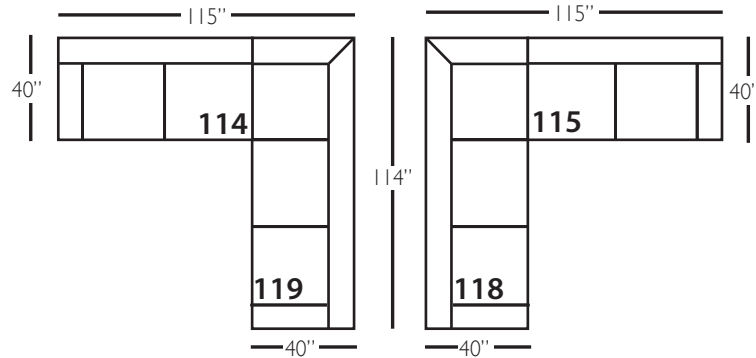

Aberdeen Slip Sectional

P603-Slip-118 - RSE
P603-Slip-119 - LSE