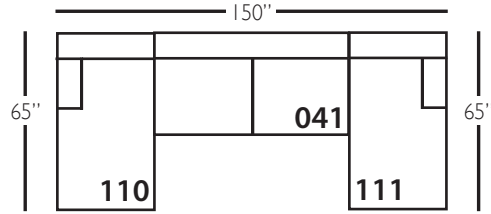

Aberdeen Slip Sectional

P603-Slip-118 - RSE
P603-Slip-119 - LSE