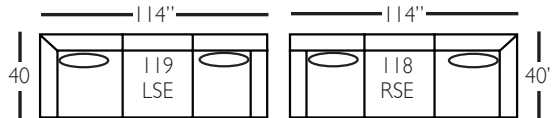

Aberdeen Slip Sectional

P603-Slip-118 - RSE
P603-Slip-119 - LSE