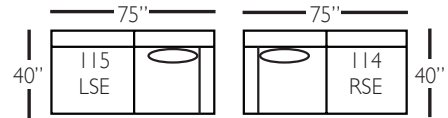

P603-Slip-114 - RSE
P603-Slip-115 - LSE