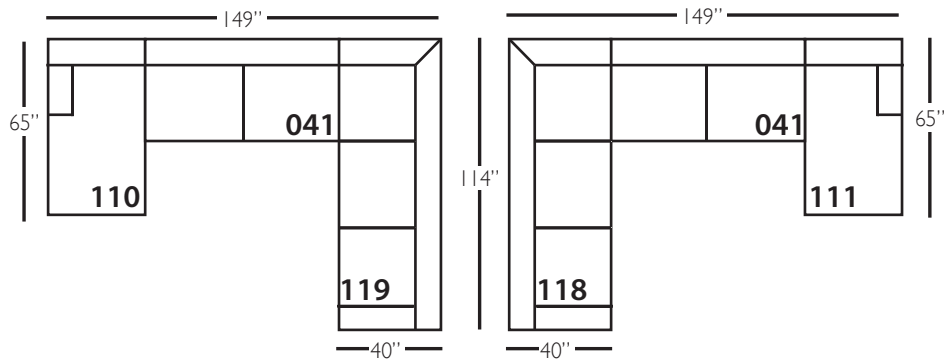

Aberdeen Slip Sectional

P603-Slip-118 - RSE
P603-Slip-119 - LSE