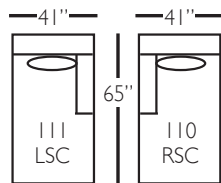

Aberdeen Slip Sectional

Standard Features	P603-SLIP-041 Large Armless	P603-SLIP-061 Small Armless	P603-SLIP-110/111 Right/Left Chaise	P603-SLIP-114/115 Right/Left Two Seated End	P603-SLIP-118/119 Right/Left Three Seated End w/ Corner
Loose Pillow Back	✓	✓	✓	✓	✓
One 22" Non-Welted Down-Blend Throw Pillow (TP)	N/A	N/A	✓	✓	✓ (2)
Harmony Cushion	✓	✓	✓	✓	✓
Suspension System	sinuous	sinuous	sinuous	sinuous	sinuous
Options - See Price List for Prices					
Extra Throw Pillows (XP)	N/A	N/A	✓	✓	✓
Feather Soft Cushion Package	✓	✓	✓	✓	✓

Pattern Availability: RG, PS, NM, RS

This is a suggested application. Application is subject to change.
 Sizes and Dimensions will vary from piece to piece due to the individual hand craftsmanship used in every style we produce.
 All furniture style names are for internal reference only, not intended for commercial use.

Aberdeen Slip Sectional

P603-Slip-118 - RSE
P603-Slip-119 - LSE

P603-Slip-114 - RSE
P603-Slip-115 - LSE

P603-Slip-110 - RSC
P603-Slip-111 - LSC

P603-Slip-061 - SAL

P603-Slip-041 - LAL