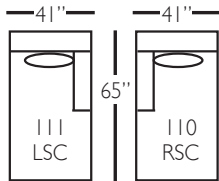

Derby Sectional

Standard Features	P602-041 Large Armless	P602-061 Small Armless	P602-110/111 Right/Left Chaise	P602-114/115 Right/Left Two Seated End	P602-118/119 Right/Left Three Seated End w/ Corner
Loose Pillow Back	✓	✓	✓	✓	✓
One 22" Non-Welted Down-Blend Throw Pillow (TP)	N/A	N/A	✓	✓	✓ (2)
Wooden Leg Finish Choices	✓	✓	✓	✓	✓
Harmony Cushion	✓	✓	✓	✓	✓
Suspension System	sinuous	sinuous	sinuous	sinuous	sinuous
Options - See Price List for Prices					
Extra Throw Pillows (XP)	N/A	N/A	✓	✓	✓
Fitted Arm Covers	N/A	N/A	✓	✓	✓
Feather Soft Cushion Package	✓	✓	✓	✓	✓

Pattern Availability: RG, PS, NM, RS

This is a suggested application. Application is subject to change.
 Sizes and Dimensions will vary from piece to piece due to the individual hand craftsmanship used in every style we produce.
 All furniture style names are for internal reference only, not intended for commercial use.

Derby Sectional

P602-118 - RSE
P602-119 - LSE

P602-114 - RSE
P602-115 - LSE

P602-110 - RSC
P602-111 - LSC

P602-061 - SAL

P602-041 - LAL