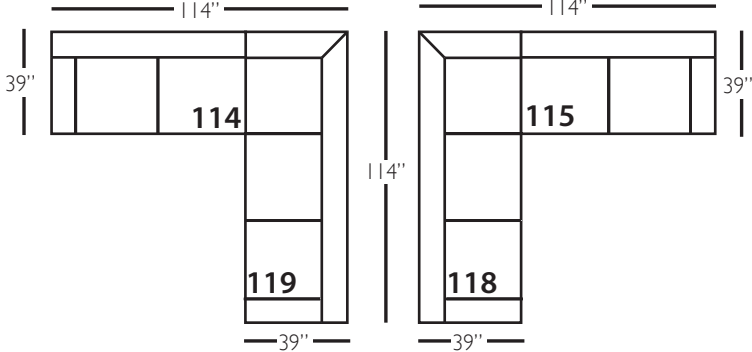

Derby Sectional

P602-118 - RSE
P602-119 - LSE