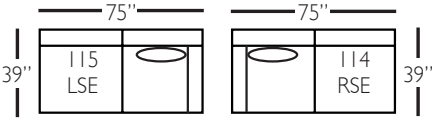

P602-114 - RSE
P602-115 - LSE