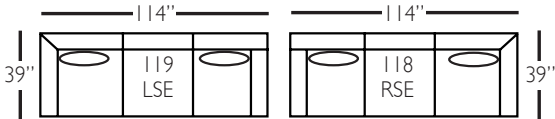

Derby Sectional

P602-118 - RSE
P602-119 - LSE