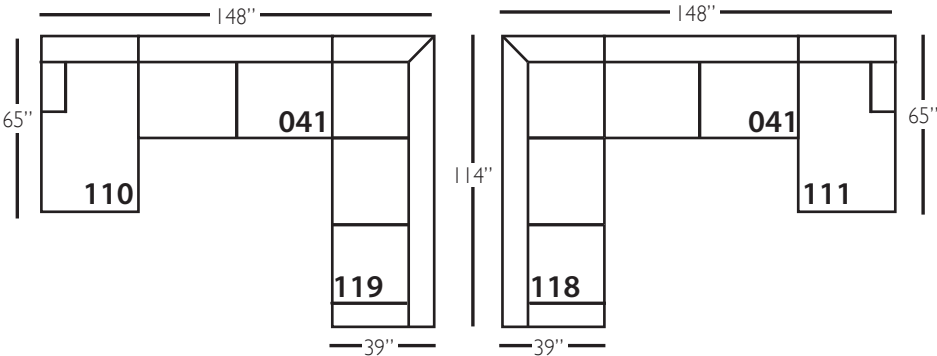

Derby Sectional

P602-118 - RSE
P602-119 - LSE