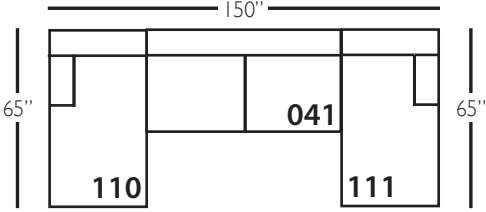

Derby Sectional

P602-118 - RSE
P602-119 - LSE