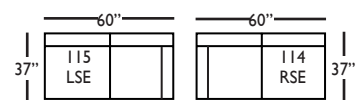

## OSLO SECTIONAL COLLECTION

	3-Seat End w/Corner 118/119	3-Seat End 116/117	Chaise 110/111	Large Armless 041	Two Seat End 114/115	Two Seat Curved End 214/215
<b>Standard Features</b>						
22" Down-Blend Throw Pillow (LTP)	x (2)	x	x	N/A	x	x
18" Down-Blend Throw Pillow (STP)	x	x	x	N/A	x	x
Wooden Leg Finish Options	x	x	x	x	x	x
Cloud Cushion	x	x	x	x	x	x
Sinuous Underconstruction	x	x	x	x	x	x
<b>Options - See Price List for Prices</b>						
Luxe Cushion	No Charge	No Charge	No Charge	No Charge	No Charge	No Charge
Cloud Plus Cushion	x	x	x	x	x	x
<b>Ordering Instructions</b>						
To Order, Please write the following:	Oslo-118 RSE/119 LSE	Oslo-116 RSE/117 LSE	Oslo-110 RSC/111 LSC	Oslo-041	Oslo-114 RSE/115 LSE	Oslo-214 RSE/215 LSE

**Pattern Availability: RG, PS, NM, RS**

ECLECTIC.SPIRITED.WONDERFULLY COMFORTABLE.

OSLO • UPHOLSTERED

3-Seat End with Corner\*  
L97" D37" H36"  
*\*available as right or left seated*

3-Seat End\*  
L88" D37" H36"  
*\*available as right or left seated*

2-Seat End\*  
L60" D37" H36"  
*\*available as right or left seated*

Chaise\*  
L32" D62" H36"  
*\*available as right or left seated*

Large Armless  
L67" D37" H36"

2-Seat Curved End\*  
L102" D37" H36"  
*\*available as right or left seated*