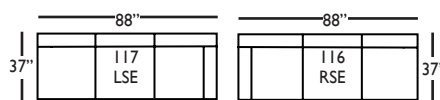

## OSLO SECTIONAL COLLECTION

	3-Seat End w/Corner 118/119	3-Seat End 116/117	Chaise 110/111	Large Armless 041	Two Seat End 114/115	Two Seat Curved End 214/215
<b>Standard Features</b>						
22" Down-Blend Throw Pillow (LTP)	x (2)	x	x	N/A	x	x
18" Down-Blend Throw Pillow (STP)	x	x	x	N/A	x	x
Wooden Leg Finish Options	x	x	x	x	x	x
Cloud Cushion	x	x	x	x	x	x
Sinuous Underconstruction	x	x	x	x	x	x
<b>Options - See Price List for Prices</b>						
Luxe Cushion	No Charge	No Charge	No Charge	No Charge	No Charge	No Charge
Cloud Plus Cushion	x	x	x	x	x	x
<b>Ordering Instructions</b>						
To Order, Please write the following:	Oslo-118 RSE/119 LSE	Oslo-116 RSE/117 LSE	Oslo-110 RSC/111 LSC	Oslo-041	Oslo-114 RSE/115 LSE	Oslo-214 RSE/215 LSE

**Pattern Availability: RG, PS, NM, RS**

ECLECTIC.SPIRITED.WONDERFULLY COMFORTABLE.

OSLO • UPHOLSTERED

3-Seat End with Corner\*  
L97" D37" H36"  
*\*available as right or left seated*

3-Seat End\*  
L88" D37" H36"  
*\*available as right or left seated*