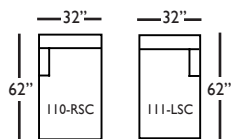

Oslo-214/215  
Two Seat Curved End  
RSE/LSE  
L102" D37" H36"

Seat Height 21"  
Seat Depth 23"  
Arm Height 25"

## OSLO SECTIONAL COLLECTION

	3-Seat End w/Corner 118/119	3-Seat End 116/117	Chaise 110/111	Large Armless 041	Two Seat End 114/115	Two Seat Curved End 214/215
<b>Standard Features</b>						
22" Down-Blend Throw Pillow (LTP)	x (2)	x	x	N/A	x	x
18" Down-Blend Throw Pillow (STP)	x	x	x	N/A	x	x
Wooden Leg Finish Options	x	x	x	x	x	x
Cloud Cushion	x	x	x	x	x	x
Sinuous Underconstruction	x	x	x	x	x	x
<b>Options - See Price List for Prices</b>						
Luxe Cushion	No Charge	No Charge	No Charge	No Charge	No Charge	No Charge
Cloud Plus Cushion	x	x	x	x	x	x
<b>Ordering Instructions</b>						
To Order, Please write the following:	Oslo-118 RSE/119 LSE	Oslo-116 RSE/117 LSE	Oslo-110 RSC/111 LSC	Oslo-041	Oslo-114 RSE/115 LSE	Oslo-214 RSE/215 LSE

**Pattern Availability: RG, PS, NM, RS**

ECLECTIC.SPIRITED.WONDERFULLY COMFORTABLE.

OSLO • UPHOLSTERED

3-Seat End with Corner\*  
L97" D37" H36"  
*\*available as right or left seated*

3-Seat End\*  
L88" D37" H36"  
*\*available as right or left seated*

2-Seat End\*  
L60" D37" H36"  
*\*available as right or left seated*

Chaise\*  
L32" D62" H36"  
*\*available as right or left seated*

Large Armless  
L67" D37" H36"

2-Seat Curved End\*  
L102" D37" H36"  
*\*available as right or left seated*