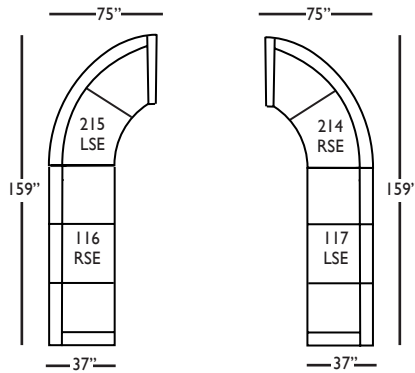

Oslo-041 Large Armless  
L67" D37" H36"

Oslo-110/111 Chaise  
RSC/LSC  
L32" D62" H36"

Oslo-114/115 Two Seat End  
RSE/LSE  
L60" D37" H36"

Oslo-116/117 Three Seat End  
RSE/LSE  
L88" D37" H36"

Oslo-118/119 Three Seat  
End w/Corner - RSE/LSE  
L97" D37" H36"

Oslo-214/215  
Two Seat Curved End  
RSE/LSE  
L102" D37" H36"

Seat Height 21"  
Seat Depth 23"  
Arm Height 25"

## OSLO SECTIONAL COLLECTION

	3-Seat End w/Corner 118/119	3-Seat End 116/117	Chaise 110/111	Large Armless 041	Two Seat End 114/115	Two Seat Curved End 214/215
<b>Standard Features</b>						
22" Down-Blend Throw Pillow (LTP)	x (2)	x	x	N/A	x	x
18" Down-Blend Throw Pillow (STP)	x	x	x	N/A	x	x
Wooden Leg Finish Options	x	x	x	x	x	x
Cloud Cushion	x	x	x	x	x	x
Sinuous Underconstruction	x	x	x	x	x	x
<b>Options - See Price List for Prices</b>						
Luxe Cushion	No Charge	No Charge	No Charge	No Charge	No Charge	No Charge
Cloud Plus Cushion	x	x	x	x	x	x
<b>Ordering Instructions</b>						
To Order, Please write the following:	Oslo-118 RSE/119 LSE	Oslo-116 RSE/117 LSE	Oslo-110 RSC/111 LSC	Oslo-041	Oslo-114 RSE/115 LSE	Oslo-214 RSE/215 LSE

**Pattern Availability: RG, PS, NM, RS**

ECLECTIC.SPIRITED.WONDERFULLY COMFORTABLE.

OSLO • UPHOLSTERED

3-Seat End with Corner\*  
L97" D37" H36"  
*\*available as right or left seated*

3-Seat End\*  
L88" D37" H36"  
*\*available as right or left seated*