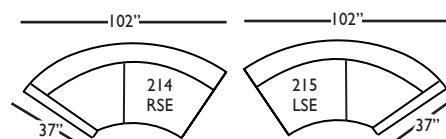

Oslo-214/215  
Two Seat Curved End  
RSE/LSE  
L102" D37" H36"

Seat Height 21"  
Seat Depth 23"  
Arm Height 25"

## OSLO SECTIONAL COLLECTION

	3-Seat End w/Corner 118/119	3-Seat End 116/117	Chaise 110/111	Large Armless 041	Two Seat End 114/115	Two Seat Curved End 214/215
<b>Standard Features</b>						
22" Down-Blend Throw Pillow (LTP)	x (2)	x	x	N/A	x	x
18" Down-Blend Throw Pillow (STP)	x	x	x	N/A	x	x
Wooden Leg Finish Options	x	x	x	x	x	x
Cloud Cushion	x	x	x	x	x	x
Sinuous Underconstruction	x	x	x	x	x	x
<b>Options - See Price List for Prices</b>						
Luxe Cushion	No Charge	No Charge	No Charge	No Charge	No Charge	No Charge
Cloud Plus Cushion	x	x	x	x	x	x
<b>Ordering Instructions</b>						
To Order, Please write the following:	Oslo-118 RSE/119 LSE	Oslo-116 RSE/117 LSE	Oslo-110 RSC/111 LSC	Oslo-041	Oslo-114 RSE/115 LSE	Oslo-214 RSE/215 LSE

**Pattern Availability: RG, PS, NM, RS**

ECLECTIC.SPIRITED.WONDERFULLY COMFORTABLE.

OSLO • UPHOLSTERED

3-Seat End with Corner\*  
L97" D37" H36"  
*\*available as right or left seated*

3-Seat End\*  
L88" D37" H36"  
*\*available as right or left seated*

2-Seat End\*  
L60" D37" H36"  
*\*available as right or left seated*

Chaise\*  
L32" D62" H36"  
*\*available as right or left seated*

Large Armless  
L67" D37" H36"

2-Seat Curved End\*  
L102" D37" H36"  
*\*available as right or left seated*