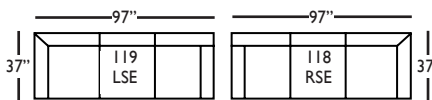

Oslo-041 Large Armless  
L67" D37" H36"

Oslo-110/111 Chaise  
RSC/LSC  
L32" D62" H36"

Oslo-114/115 Two Seat End  
RSE/LSE  
L60" D37" H36"

Oslo-116/117 Three Seat End  
RSE/LSE  
L88" D37" H36"

Oslo-118/119 Three Seat  
End w/Corner - RSE/LSE  
L97" D37" H36"

Oslo-214/215  
Two Seat Curved End  
RSE/LSE  
L102" D37" H36"

Seat Height 21"  
Seat Depth 23"  
Arm Height 25"

## OSLO SECTIONAL COLLECTION

	3-Seat End w/Corner 118/119	3-Seat End 116/117	Chaise 110/111	Large Armless 041	Two Seat End 114/115	Two Seat Curved End 214/215
<b>Standard Features</b>						
22" Down-Blend Throw Pillow (LTP)	x (2)	x	x	N/A	x	x
18" Down-Blend Throw Pillow (STP)	x	x	x	N/A	x	x
Wooden Leg Finish Options	x	x	x	x	x	x
Cloud Cushion	x	x	x	x	x	x
Sinuous Underconstruction	x	x	x	x	x	x
<b>Options - See Price List for Prices</b>						
Luxe Cushion	No Charge	No Charge	No Charge	No Charge	No Charge	No Charge
Cloud Plus Cushion	x	x	x	x	x	x
<b>Ordering Instructions</b>						
To Order, Please write the following:	Oslo-118 RSE/119 LSE	Oslo-116 RSE/117 LSE	Oslo-110 RSC/111 LSC	Oslo-041	Oslo-114 RSE/115 LSE	Oslo-214 RSE/215 LSE

**Pattern Availability: RG, PS, NM, RS**

ECLECTIC.SPIRITED.WONDERFULLY COMFORTABLE.

OSLO • UPHOLSTERED

3-Seat End with Corner\*  
L97" D37" H36"  
*\*available as right or left seated*

3-Seat End\*  
L88" D37" H36"  
*\*available as right or left seated*