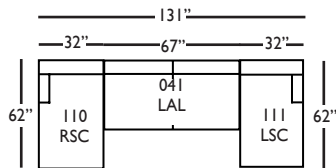

ECLECTIC.SPIRITED.WONDERFULLY COMFORTABLE.

OSLO • UPHOLSTERED

3-Seat End with Corner*
L97" D37" H36"
*available as right or left seated