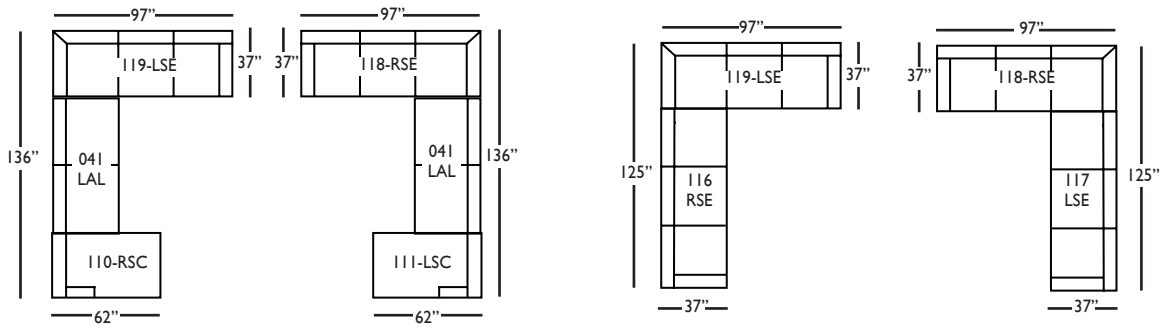

Oslo-041 Large Armless  
L67" D37" H36"

Oslo-110/111 Chaise  
RSC/LSC  
L32" D62" H36"

Oslo-114/115 Two Seat End  
RSE/LSE  
L60" D37" H36"

Oslo-116/117 Three Seat End  
RSE/LSE  
L88" D37" H36"

Oslo-118/119 Three Seat  
End w/Corner - RSE/LSE  
L97" D37" H36"

Oslo-214/215  
Two Seat Curved End  
RSE/LSE  
L102" D37" H36"

Seat Height 21"  
Seat Depth 23"  
Arm Height 25"

## OSLO SECTIONAL COLLECTION

	3-Seat End w/Corner 118/119	3-Seat End 116/117	Chaise 110/111	Large Armless 041	Two Seat End 114/115	Two Seat Curved End 214/215
<b>Standard Features</b>						
22" Down-Blend Throw Pillow (LTP)	x (2)	x	x	N/A	x	x
18" Down-Blend Throw Pillow (STP)	x	x	x	N/A	x	x
Wooden Leg Finish Options	x	x	x	x	x	x
Cloud Cushion	x	x	x	x	x	x
Sinuous Underconstruction	x	x	x	x	x	x
<b>Options - See Price List for Prices</b>						
Luxe Cushion	No Charge	No Charge	No Charge	No Charge	No Charge	No Charge
Cloud Plus Cushion	x	x	x	x	x	x
<b>Ordering Instructions</b>						
To Order, Please write the following:	Oslo-118 RSE/119 LSE	Oslo-116 RSE/117 LSE	Oslo-110 RSC/111 LSC	Oslo-041	Oslo-114 RSE/115 LSE	Oslo-214 RSE/215 LSE

**Pattern Availability: RG, PS, NM, RS**

ECLECTIC.SPIRITED.WONDERFULLY COMFORTABLE.

OSLO • UPHOLSTERED

3-Seat End with Corner\*  
L97" D37" H36"  
*\*available as right or left seated*

3-Seat End\*  
L88" D37" H36"  
*\*available as right or left seated*