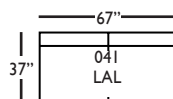

## OSLO SECTIONAL COLLECTION

	3-Seat End w/Corner 118/119	3-Seat End 116/117	Chaise 110/111	Large Armless 041	Two Seat End 114/115	Two Seat Curved End 214/215
<b>Standard Features</b>						
22" Down-Blend Throw Pillow (LTP)	x (2)	x	x	N/A	x	x
18" Down-Blend Throw Pillow (STP)	x	x	x	N/A	x	x
Wooden Leg Finish Options	x	x	x	x	x	x
Cloud Cushion	x	x	x	x	x	x
Sinuous Underconstruction	x	x	x	x	x	x
<b>Options - See Price List for Prices</b>						
Luxe Cushion	No Charge	No Charge	No Charge	No Charge	No Charge	No Charge
Cloud Plus Cushion	x	x	x	x	x	x
<b>Ordering Instructions</b>						
To Order, Please write the following:	Oslo-118 RSE/119 LSE	Oslo-116 RSE/117 LSE	Oslo-110 RSC/111 LSC	Oslo-041	Oslo-114 RSE/115 LSE	Oslo-214 RSE/215 LSE

**Pattern Availability: RG, PS, NM, RS**

ECLECTIC.SPIRITED.WONDERFULLY COMFORTABLE.

OSLO • UPHOLSTERED

3-Seat End with Corner\*  
L97" D37" H36"  
*\*available as right or left seated*

3-Seat End\*  
L88" D37" H36"  
*\*available as right or left seated*

2-Seat End\*  
L60" D37" H36"  
*\*available as right or left seated*

Chaise\*  
L32" D62" H36"  
*\*available as right or left seated*

Large Armless  
L67" D37" H36"

2-Seat Curved End\*  
L102" D37" H36"  
*\*available as right or left seated*