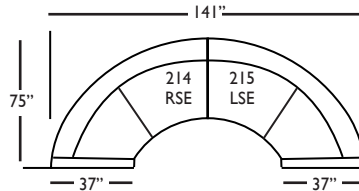

Oslo-041 Large Armless  
L67" D37" H36"

Oslo-110/111 Chaise  
RSC/LSC  
L32" D62" H36"

Oslo-114/115 Two Seat End  
RSE/LSE  
L60" D37" H36"

Oslo-116/117 Three Seat End  
RSE/LSE  
L88" D37" H36"

Oslo-118/119 Three Seat  
End w/Corner - RSE/LSE  
L97" D37" H36"

Oslo-214/215  
Two Seat Curved End  
RSE/LSE  
L102" D37" H36"

Seat Height 21"  
Seat Depth 23"  
Arm Height 25"

## OSLO SECTIONAL COLLECTION

	3-Seat End w/Corner 118/119	3-Seat End 116/117	Chaise 110/111	Large Armless 041	Two Seat End 114/115	Two Seat Curved End 214/215
<b>Standard Features</b>						
22" Down-Blend Throw Pillow (LTP)	x (2)	x	x	N/A	x	x
18" Down-Blend Throw Pillow (STP)	x	x	x	N/A	x	x
Wooden Leg Finish Options	x	x	x	x	x	x
Cloud Cushion	x	x	x	x	x	x
Sinuous Underconstruction	x	x	x	x	x	x
<b>Options - See Price List for Prices</b>						
Luxe Cushion	No Charge	No Charge	No Charge	No Charge	No Charge	No Charge
Cloud Plus Cushion	x	x	x	x	x	x
<b>Ordering Instructions</b>						
To Order, Please write the following:	Oslo-118 RSE/119 LSE	Oslo-116 RSE/117 LSE	Oslo-110 RSC/111 LSC	Oslo-041	Oslo-114 RSE/115 LSE	Oslo-214 RSE/215 LSE

**Pattern Availability: RG, PS, NM, RS**

ECLECTIC.SPIRITED.WONDERFULLY COMFORTABLE.

OSLO • UPHOLSTERED

3-Seat End with Corner\*  
L97" D37" H36"  
*\*available as right or left seated*

3-Seat End\*  
L88" D37" H36"  
*\*available as right or left seated*