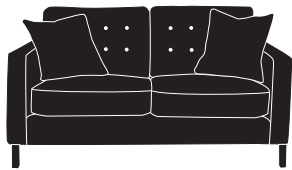

Abbott

Shown in fabric 11891-23. Latte wood finish.

N120-004 Loveseat: L64 x D34 x H34
cm: L163 x D86 x H86

N120-006 Chair: L32 x D34 x H34
cm: L81 x D86 x H86
N120-005 Ottoman: L29 x D24 x H17
cm: L74 x D61 x H43

Standard Features	N120-002	N120-004	N120-006	N120-005
Loose Back	✓	✓	✓	N/A
Two 18" Welfed Down Throw Pillows (TP)	✓	✓	N/A	N/A
Wood Finishes	✓	✓	✓	✓
300CC Cushion	✓	✓	✓	✓
Suspension System	sinuous	sinuous	sinuous	webbing
Options-See Price List for Prices				
Feather Soft Cushion Package	✓	✓	✓	✓
Fitted Arm Covers	✓	✓	✓	N/A
Contrast Welt and Buttons	✓	✓	✓	✓ (no buttons)
Fringe	✓	✓	N/A	N/A
Extra Firm Cushion	✓	✓	✓	N/A
M850 Cushion	✓	✓	✓	✓