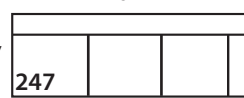

Seat Height 21"
Seat Depth 27"
Arm Height 24"

LILAH SLIP BENCH SECTIONAL COLLECTION

	Corner 010	Large Armless 241	Small Armless 061	Chaise 110/111	One Seated End 112/113	Two Seated End 244/245	Large Seated End 246/247	3 Seat End with Corner 248/249
Standard Features								
Cloud Cushion	x	x	x	x	x	x	x	x
Sinuous Underconstruction	x	x	x	x	x	x	x	x
Options - See Price List for Prices								
Luxe Cushion	No Charge	No Charge	No Charge	No Charge	No Charge	No Charge	No Charge	No Charge
Cloud Plus Cushion	x	x	x	x	x	x	x	x
Extra Pillows (XP) - 20" TP	x	N/A	N/A	x	x	x	x	x
Ordering Instructions								
To Order, Please write the following:	Lilah-Slip-010	Lilah-Slip-241	Lilah-Slip-061	Lilah-Slip-110 rsc/ 111 lsc	Lilah-Slip-112 rse/ 113 lse	Lilah-Slip-244 rse/245 lse	Lilah-Slip-246 rse/ 247 lse	Lilah-Slip-248 rse/249 lse

Corner
L39" D39" H35"

Large Armless
L65" D39" H35"

Small Armless
L33" D39" H35"

One Seat End*
L38" D39" H35"
**available as right or left seated*

Chaise*
L38" D67" H35"
**available as right or left seated*

Two Seat End*
L71" D39" H35"
**available as right or left seated*

Large Seat End*
L84" D39" H35"
**available as right or left seated*

Large Seat End with Corner*
L116" D39" H35"
**available as right or left seated*