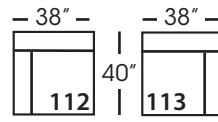

Seat Height 21"
Seat Depth 27"
Arm Height 24"

LILAH SLIP BENCH SECTIONAL COLLECTION

	Corner 010	Large Armless 241	Small Armless 061	Chaise 110/111	One Seated End 112/113	Two Seated End 244/245	Large Seated End 246/247	3 Seat End with Corner 248/249
Standard Features								
Cloud Cushion	x	x	x	x	x	x	x	x
Sinuous Underconstruction	x	x	x	x	x	x	x	x
Options - See Price List for Prices								
Luxe Cushion	No Charge	No Charge	No Charge	No Charge	No Charge	No Charge	No Charge	No Charge
Cloud Plus Cushion	x	x	x	x	x	x	x	x
Extra Pillows (XP) - 20" TP	x	N/A	N/A	x	x	x	x	x
Ordering Instructions								
To Order, Please write the following:	Lilah-Slip-010	Lilah-Slip-241	Lilah-Slip-061	Lilah-Slip-110 rsc/ 111 lsc	Lilah-Slip-112 rse/ 113 lse	Lilah-Slip-244 rse/245 lse	Lilah-Slip-246 rse/ 247 lse	Lilah-Slip-248 rse/249 lse

Pattern Availability: RG, PS, NM, RS

NOTE: PS, NM, & RS pattern types will have seams on bench cushions, skirt, in-back, and outback at cushion breaks.

ECLECTIC.SPIRITED.WONDERFULLY COMFORTABLE.

LILAH BENCH • SLIPCOVER • LOOSE PILLOW BACK

Corner
L39" D39" H35"

Large Armless
L65" D39" H35"

Small Armless
L33" D39" H35"

One Seat End*
L38" D39" H35"
**available as right or left seated*

Chaise*
L38" D67" H35"
**available as right or left seated*

Two Seat End*
L71" D39" H35"
**available as right or left seated*

Large Seat End*
L84" D39" H35"
**available as right or left seated*

Large Seat End with Corner*
L116" D39" H35"
**available as right or left seated*