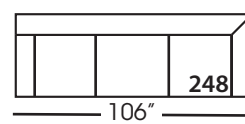

Seat Height 21"
Seat Depth 27"
Arm Height 24"

LILAH SLIP BENCH SECTIONAL COLLECTION

	Corner 010	Large Armless 241	Small Armless 061	Chaise 110/111	One Seated End 112/113	Two Seated End 244/245	Large Seated End 246/247	3 Seat End with Corner 248/249
Standard Features								
Cloud Cushion	x	x	x	x	x	x	x	x
Sinuous Underconstruction	x	x	x	x	x	x	x	x
Options - See Price List for Prices								
Luxe Cushion	No Charge	No Charge	No Charge	No Charge	No Charge	No Charge	No Charge	No Charge
Cloud Plus Cushion	x	x	x	x	x	x	x	x
Extra Pillows (XP) - 20" TP	x	N/A	N/A	x	x	x	x	x
Ordering Instructions								
To Order, Please write the following:	Lilah-Slip-010	Lilah-Slip-241	Lilah-Slip-061	Lilah-Slip-110 rsc/ 111 lsc	Lilah-Slip-112 rse/ 113 lse	Lilah-Slip-244 rse/245 lse	Lilah-Slip-246 rse/ 247 lse	Lilah-Slip-248 rse/249 lse

Corner
L39" D39" H35"

Large Armless
L65" D39" H35"

Small Armless
L33" D39" H35"

One Seat End*
L38" D39" H35"
**available as right or left seated*

Chaise*
L38" D67" H35"
**available as right or left seated*

Two Seat End*
L71" D39" H35"
**available as right or left seated*

Large Seat End*
L84" D39" H35"
**available as right or left seated*

Large Seat End with Corner*
L116" D39" H35"
**available as right or left seated*