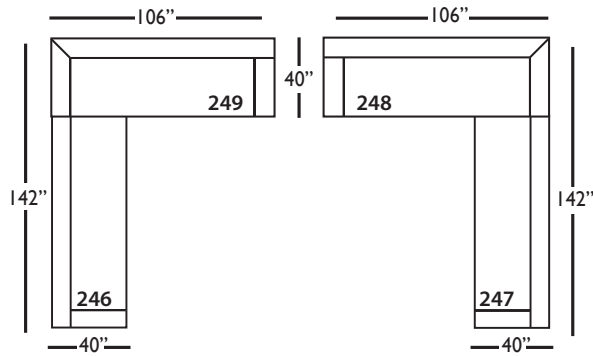

Lilah-Slip-244/245
Right/Left Seated Small Seated
Arm Bench Seat
L70" D40" H38"

Lilah-Slip-246/247
Right/Left Seated Large Arm
Bench Seat
L102" D40" H38"

Lilah-Slip-248/249
Right/Left Seated Arm Bench
Seat with Corner
L106" D40" H38"

Seat Height 21"
Seat Depth 27"
Arm Height 24"

LILAH SLIP BENCH SECTIONAL COLLECTION

	Corner 010	Large Armless 241	Small Armless 061	Chaise 110/111	One Seated End 112/113	Two Seated End 244/245	Large Seated End 246/247	3 Seat End with Corner 248/249
Standard Features								
Cloud Cushion	x	x	x	x	x	x	x	x
Sinuous Underconstruction	x	x	x	x	x	x	x	x
Options - See Price List for Prices								
Luxe Cushion	No Charge	No Charge	No Charge	No Charge	No Charge	No Charge	No Charge	No Charge
Cloud Plus Cushion	x	x	x	x	x	x	x	x
Extra Pillows (XP) - 20" TP	x	N/A	N/A	x	x	x	x	x
Ordering Instructions								
To Order, Please write the following:	Lilah-Slip-010	Lilah-Slip-241	Lilah-Slip-061	Lilah-Slip-110 rsc/ 111 lsc	Lilah-Slip-112 rse/ 113 lse	Lilah-Slip-244 rse/245 lse	Lilah-Slip-246 rse/ 247 lse	Lilah-Slip-248 rse/249 lse

Corner
L39" D39" H35"

Large Armless
L65" D39" H35"

Small Armless
L33" D39" H35"

One Seat End*
L38" D39" H35"
**available as right or left seated*

Chaise*
L38" D67" H35"
**available as right or left seated*

Two Seat End*
L71" D39" H35"
**available as right or left seated*

Large Seat End*
L84" D39" H35"
**available as right or left seated*

Large Seat End with Corner*
L116" D39" H35"
**available as right or left seated*