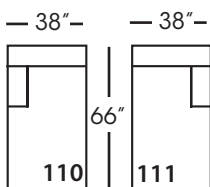

Lilah-Slip-244/245
Right/Left Seated Small Seated
Arm Bench Seat
L70" D40" H38"

Lilah-Slip-246/247
Right/Left Seated Large Arm
Bench Seat
L102" D40" H38"

Lilah-Slip-248/249
Right/Left Seated Arm Bench
Seat with Corner
L106" D40" H38"

Seat Height 21"
Seat Depth 27"
Arm Height 24"

LILAH SLIP BENCH SECTIONAL COLLECTION

	Corner 010	Large Armless 241	Small Armless 061	Chaise 110/111	One Seated End 112/113	Two Seated End 244/245	Large Seated End 246/247	3 Seat End with Corner 248/249
Standard Features								
Cloud Cushion	x	x	x	x	x	x	x	x
Sinuous Underconstruction	x	x	x	x	x	x	x	x
Options - See Price List for Prices								
Luxe Cushion	No Charge	No Charge	No Charge	No Charge	No Charge	No Charge	No Charge	No Charge
Cloud Plus Cushion	x	x	x	x	x	x	x	x
Extra Pillows (XP) - 20" TP	x	N/A	N/A	x	x	x	x	x
Ordering Instructions								
To Order, Please write the following:	Lilah-Slip-010	Lilah-Slip-241	Lilah-Slip-061	Lilah-Slip-110 rsc/ 111 lsc	Lilah-Slip-112 rse/ 113 lse	Lilah-Slip-244 rse/245 lse	Lilah-Slip-246 rse/ 247 lse	Lilah-Slip-248 rse/249 lse

Corner
L39" D39" H35"

Large Armless
L65" D39" H35"

Small Armless
L33" D39" H35"

One Seat End*
L38" D39" H35"
**available as right or left seated*

Chaise*
L38" D67" H35"
**available as right or left seated*

Two Seat End*
L71" D39" H35"
**available as right or left seated*

Large Seat End*
L84" D39" H35"
**available as right or left seated*

Large Seat End with Corner*
L116" D39" H35"
**available as right or left seated*