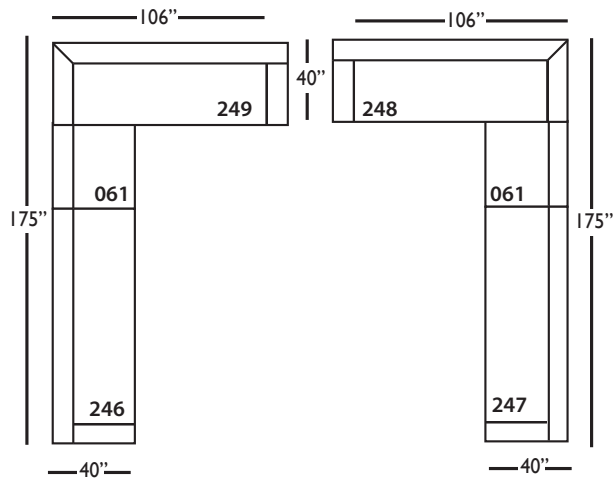

Lilah-Slip-244/245
Right/Left Seated Small Seated
Arm Bench Seat
L70" D40" H38"

Lilah-Slip-246/247
Right/Left Seated Large Arm
Bench Seat
L102" D40" H38"

Lilah-Slip-248/249
Right/Left Seated Arm Bench
Seat with Corner
L106" D40" H38"

Seat Height 21"
Seat Depth 27"
Arm Height 24"

LILAH SLIP BENCH SECTIONAL COLLECTION

	Corner 010	Large Armless 241	Small Armless 061	Chaise 110/111	One Seated End 112/113	Two Seated End 244/245	Large Seated End 246/247	3 Seat End with Corner 248/249
Standard Features								
Cloud Cushion	x	x	x	x	x	x	x	x
Sinuous Underconstruction	x	x	x	x	x	x	x	x
Options - See Price List for Prices								
Luxe Cushion	No Charge	No Charge	No Charge	No Charge	No Charge	No Charge	No Charge	No Charge
Cloud Plus Cushion	x	x	x	x	x	x	x	x
Extra Pillows (XP) - 20" TP	x	N/A	N/A	x	x	x	x	x
Ordering Instructions								
To Order, Please write the following:	Lilah-Slip-010	Lilah-Slip-241	Lilah-Slip-061	Lilah-Slip-110 rsc/ 111 lsc	Lilah-Slip-112 rse/ 113 lse	Lilah-Slip-244 rse/245 lse	Lilah-Slip-246 rse/ 247 lse	Lilah-Slip-248 rse/249 lse

Corner
L39" D39" H35"

Large Armless
L65" D39" H35"

Small Armless
L33" D39" H35"

One Seat End*
L38" D39" H35"
**available as right or left seated*

Chaise*
L38" D67" H35"
**available as right or left seated*

Two Seat End*
L71" D39" H35"
**available as right or left seated*

Large Seat End*
L84" D39" H35"
**available as right or left seated*

Large Seat End with Corner*
L116" D39" H35"
**available as right or left seated*