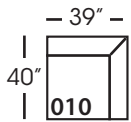

Lilah-Slip-244/245
Right/Left Seated Small Seated
Arm Bench Seat
L70" D40" H38"

Lilah-Slip-246/247
Right/Left Seated Large Arm
Bench Seat
L102" D40" H38"

Lilah-Slip-248/249
Right/Left Seated Arm Bench
Seat with Corner
L106" D40" H38"

Seat Height 21"
Seat Depth 27"
Arm Height 24"

LILAH SLIP BENCH SECTIONAL COLLECTION

	Corner 010	Large Armless 241	Small Armless 061	Chaise 110/111	One Seated End 112/113	Two Seated End 244/245	Large Seated End 246/247	3 Seat End with Corner 248/249
Standard Features								
Cloud Cushion	x	x	x	x	x	x	x	x
Sinuous Underconstruction	x	x	x	x	x	x	x	x
Options - See Price List for Prices								
Luxe Cushion	No Charge	No Charge	No Charge	No Charge	No Charge	No Charge	No Charge	No Charge
Cloud Plus Cushion	x	x	x	x	x	x	x	x
Extra Pillows (XP) - 20" TP	x	N/A	N/A	x	x	x	x	x
Ordering Instructions								
To Order, Please write the following:	Lilah-Slip-010	Lilah-Slip-241	Lilah-Slip-061	Lilah-Slip-110 rsc/ 111 lsc	Lilah-Slip-112 rse/ 113 lse	Lilah-Slip-244 rse/245 lse	Lilah-Slip-246 rse/ 247 lse	Lilah-Slip-248 rse/249 lse

Corner
L39" D39" H35"

Large Armless
L65" D39" H35"

Small Armless
L33" D39" H35"

One Seat End*
L38" D39" H35"
**available as right or left seated*

Chaise*
L38" D67" H35"
**available as right or left seated*

Two Seat End*
L71" D39" H35"
**available as right or left seated*

Large Seat End*
L84" D39" H35"
**available as right or left seated*

Large Seat End with Corner*
L116" D39" H35"
**available as right or left seated*