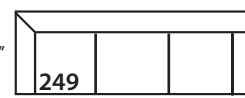

Seat Height 21"
Seat Depth 27"
Arm Height 24"

LILAH SLIP BENCH SECTIONAL COLLECTION

	Corner 010	Large Armless 241	Small Armless 061	Chaise 110/111	One Seated End 112/113	Two Seated End 244/245	Large Seated End 246/247	3 Seat End with Corner 248/249
Standard Features								
Cloud Cushion	x	x	x	x	x	x	x	x
Sinuous Underconstruction	x	x	x	x	x	x	x	x
Options - See Price List for Prices								
Luxe Cushion	No Charge	No Charge	No Charge	No Charge	No Charge	No Charge	No Charge	No Charge
Cloud Plus Cushion	x	x	x	x	x	x	x	x
Extra Pillows (XP) - 20" TP	x	N/A	N/A	x	x	x	x	x
Ordering Instructions								
To Order, Please write the following:	Lilah-Slip-010	Lilah-Slip-241	Lilah-Slip-061	Lilah-Slip-110 rsc/ 111 lsc	Lilah-Slip-112 rse/ 113 lse	Lilah-Slip-244 rse/245 lse	Lilah-Slip-246 rse/ 247 lse	Lilah-Slip-248 rse/249 lse

Corner
L39" D39" H35"

Large Armless
L65" D39" H35"

Small Armless
L33" D39" H35"

One Seat End*
L38" D39" H35"
**available as right or left seated*

Chaise*
L38" D67" H35"
**available as right or left seated*

Two Seat End*
L71" D39" H35"
**available as right or left seated*

Large Seat End*
L84" D39" H35"
**available as right or left seated*

Large Seat End with Corner*
L116" D39" H35"
**available as right or left seated*