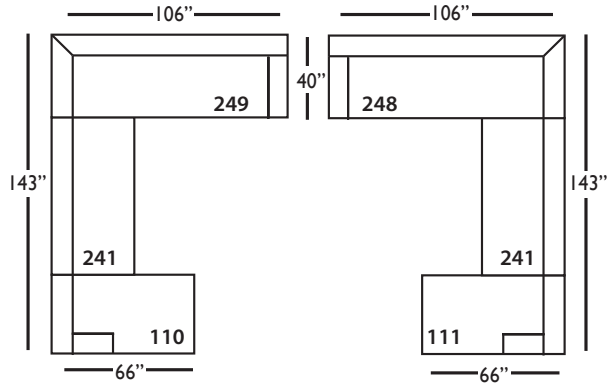

Lilah-Slip-244/245
Right/Left Seated Small Seated
Arm Bench Seat
L70" D40" H38"

Lilah-Slip-246/247
Right/Left Seated Large Arm
Bench Seat
L102" D40" H38"

Lilah-Slip-248/249
Right/Left Seated Arm Bench
Seat with Corner
L106" D40" H38"

Seat Height 21"
Seat Depth 27"
Arm Height 24"

LILAH SLIP BENCH SECTIONAL COLLECTION

	Corner 010	Large Armless 241	Small Armless 061	Chaise 110/111	One Seated End 112/113	Two Seated End 244/245	Large Seated End 246/247	3 Seat End with Corner 248/249
Standard Features								
Cloud Cushion	x	x	x	x	x	x	x	x
Sinuous Underconstruction	x	x	x	x	x	x	x	x
Options - See Price List for Prices								
Luxe Cushion	No Charge	No Charge	No Charge	No Charge	No Charge	No Charge	No Charge	No Charge
Cloud Plus Cushion	x	x	x	x	x	x	x	x
Extra Pillows (XP) - 20" TP	x	N/A	N/A	x	x	x	x	x
Ordering Instructions								
To Order, Please write the following:	Lilah-Slip-010	Lilah-Slip-241	Lilah-Slip-061	Lilah-Slip-110 rsc/ 111 lsc	Lilah-Slip-112 rse/ 113 lse	Lilah-Slip-244 rse/245 lse	Lilah-Slip-246 rse/ 247 lse	Lilah-Slip-248 rse/249 lse

Corner
L39" D39" H35"

Large Armless
L65" D39" H35"

Small Armless
L33" D39" H35"

One Seat End*
L38" D39" H35"
**available as right or left seated*

Chaise*
L38" D67" H35"
**available as right or left seated*

Two Seat End*
L71" D39" H35"
**available as right or left seated*

Large Seat End*
L84" D39" H35"
**available as right or left seated*

Large Seat End with Corner*
L116" D39" H35"
**available as right or left seated*