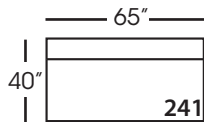

Seat Height 21"
Seat Depth 27"
Arm Height 24"

LILAH SLIP BENCH SECTIONAL COLLECTION

	Corner 010	Large Armless 241	Small Armless 061	Chaise 110/111	One Seated End 112/113	Two Seated End 244/245	Large Seated End 246/247	3 Seat End with Corner 248/249
Standard Features								
Cloud Cushion	x	x	x	x	x	x	x	x
Sinuous Underconstruction	x	x	x	x	x	x	x	x
Options - See Price List for Prices								
Luxe Cushion	No Charge	No Charge	No Charge	No Charge	No Charge	No Charge	No Charge	No Charge
Cloud Plus Cushion	x	x	x	x	x	x	x	x
Extra Pillows (XP) - 20" TP	x	N/A	N/A	x	x	x	x	x
Ordering Instructions								
To Order, Please write the following:	Lilah-Slip-010	Lilah-Slip-241	Lilah-Slip-061	Lilah-Slip-110 rsc/ 111 lsc	Lilah-Slip-112 rse/ 113 lse	Lilah-Slip-244 rse/245 lse	Lilah-Slip-246 rse/ 247 lse	Lilah-Slip-248 rse/249 lse

Corner
L39" D39" H35"

Large Armless
L65" D39" H35"

Small Armless
L33" D39" H35"

One Seat End*
L38" D39" H35"
**available as right or left seated*

Chaise*
L38" D67" H35"
**available as right or left seated*

Two Seat End*
L71" D39" H35"
**available as right or left seated*

Large Seat End*
L84" D39" H35"
**available as right or left seated*

Large Seat End with Corner*
L116" D39" H35"
**available as right or left seated*