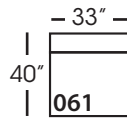

Lilah-Slip-244/245
Right/Left Seated Small Seated
Arm Bench Seat
L70" D40" H38"

Lilah-Slip-246/247
Right/Left Seated Large Arm
Bench Seat
L102" D40" H38"

Lilah-Slip-248/249
Right/Left Seated Arm Bench
Seat with Corner
L106" D40" H38"

Seat Height 21"
Seat Depth 27"
Arm Height 24"

LILAH SLIP BENCH SECTIONAL COLLECTION

	Corner 010	Large Armless 241	Small Armless 061	Chaise 110/111	One Seated End 112/113	Two Seated End 244/245	Large Seated End 246/247	3 Seat End with Corner 248/249
Standard Features								
Cloud Cushion	x	x	x	x	x	x	x	x
Sinuous Underconstruction	x	x	x	x	x	x	x	x
Options - See Price List for Prices								
Luxe Cushion	No Charge	No Charge	No Charge	No Charge	No Charge	No Charge	No Charge	No Charge
Cloud Plus Cushion	x	x	x	x	x	x	x	x
Extra Pillows (XP) - 20" TP	x	N/A	N/A	x	x	x	x	x
Ordering Instructions								
To Order, Please write the following:	Lilah-Slip-010	Lilah-Slip-241	Lilah-Slip-061	Lilah-Slip-110 rsc/ 111 lsc	Lilah-Slip-112 rse/ 113 lse	Lilah-Slip-244 rse/245 lse	Lilah-Slip-246 rse/ 247 lse	Lilah-Slip-248 rse/249 lse

Corner
L39" D39" H35"

Large Armless
L65" D39" H35"

Small Armless
L33" D39" H35"

One Seat End*
L38" D39" H35"
**available as right or left seated*

Chaise*
L38" D67" H35"
**available as right or left seated*

Two Seat End*
L71" D39" H35"
**available as right or left seated*

Large Seat End*
L84" D39" H35"
**available as right or left seated*

Large Seat End with Corner*
L116" D39" H35"
**available as right or left seated*