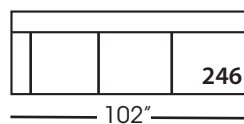

Seat Height 21"
Seat Depth 27"
Arm Height 24"

LILAH SLIP BENCH SECTIONAL COLLECTION

	Corner 010	Large Armless 241	Small Armless 061	Chaise 110/111	One Seated End 112/113	Two Seated End 244/245	Large Seated End 246/247	3 Seat End with Corner 248/249
Standard Features								
Cloud Cushion	x	x	x	x	x	x	x	x
Sinuous Underconstruction	x	x	x	x	x	x	x	x
Options - See Price List for Prices								
Luxe Cushion	No Charge	No Charge	No Charge	No Charge	No Charge	No Charge	No Charge	No Charge
Cloud Plus Cushion	x	x	x	x	x	x	x	x
Extra Pillows (XP) - 20" TP	x	N/A	N/A	x	x	x	x	x
Ordering Instructions								
To Order, Please write the following:	Lilah-Slip-010	Lilah-Slip-241	Lilah-Slip-061	Lilah-Slip-110 rsc/ 111 lsc	Lilah-Slip-112 rse/ 113 lse	Lilah-Slip-244 rse/245 lse	Lilah-Slip-246 rse/ 247 lse	Lilah-Slip-248 rse/249 lse

Corner
L39" D39" H35"

Large Armless
L65" D39" H35"

Small Armless
L33" D39" H35"

One Seat End*
L38" D39" H35"
**available as right or left seated*

Chaise*
L38" D67" H35"
**available as right or left seated*

Two Seat End*
L71" D39" H35"
**available as right or left seated*

Large Seat End*
L84" D39" H35"
**available as right or left seated*

Large Seat End with Corner*
L116" D39" H35"
**available as right or left seated*