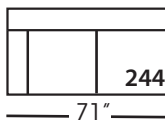

Seat Height 21"
Seat Depth 27"
Arm Height 24"

LILAH SLIP BENCH SECTIONAL COLLECTION

	Corner 010	Large Armless 241	Small Armless 061	Chaise 110/111	One Seated End 112/113	Two Seated End 244/245	Large Seated End 246/247	3 Seat End with Corner 248/249
Standard Features								
Cloud Cushion	x	x	x	x	x	x	x	x
Sinuous Underconstruction	x	x	x	x	x	x	x	x
Options - See Price List for Prices								
Luxe Cushion	No Charge	No Charge	No Charge	No Charge	No Charge	No Charge	No Charge	No Charge
Cloud Plus Cushion	x	x	x	x	x	x	x	x
Extra Pillows (XP) - 20" TP	x	N/A	N/A	x	x	x	x	x
Ordering Instructions								
To Order, Please write the following:	Lilah-Slip-010	Lilah-Slip-241	Lilah-Slip-061	Lilah-Slip-110 rsc/ 111 lsc	Lilah-Slip-112 rse/ 113 lse	Lilah-Slip-244 rse/245 lse	Lilah-Slip-246 rse/ 247 lse	Lilah-Slip-248 rse/249 lse

Corner
L39" D39" H35"

Large Armless
L65" D39" H35"

Small Armless
L33" D39" H35"

One Seat End*
L38" D39" H35"
**available as right or left seated*

Chaise*
L38" D67" H35"
**available as right or left seated*

Two Seat End*
L71" D39" H35"
**available as right or left seated*

Large Seat End*
L84" D39" H35"
**available as right or left seated*

Large Seat End with Corner*
L116" D39" H35"
**available as right or left seated*