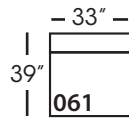

Lilah-Slip-244/245
Right/Left Seated Small Seated
Arm Bench Seat
L70" D40" H38"

Lilah-Slip-246/247
Right/Left Seated Large Arm
Bench Seat
L102" D40" H38"

Lilah-Slip-248/249
Right/Left Seated Arm Bench
Seat with Corner
L106" D40" H38"

Seat Height 21"
Seat Depth 27"
Arm Height 24"

LILAH SLIP BENCH SECTIONAL COLLECTION

| | Corner 010 | Large Armless 241 | Small Armless 061 | Chaise 110/111 | One Seated End 112/113 | Two Seated End 244/245 | Large Seated End 246/247 | 3 Seat End with Corner 248/249 |
|--|----------------|----------------------|----------------------|--------------------------------|--------------------------------|----------------------------|--------------------------------|-----------------------------------|
| Standard Features | | | | | | | | |
| Cloud Cushion | x | x | x | x | x | x | x | x |
| Sinuous Underconstruction | x | x | x | x | x | x | x | x |
| Options - See Price List for Prices | | | | | | | | |
| Luxe Cushion | No Charge | No Charge | No Charge | No Charge | No Charge | No Charge | No Charge | No Charge |
| Cloud Plus Cushion | x | x | x | x | x | x | x | x |
| Extra Pillows (XP) - 20" TP | x | N/A | N/A | x | x | x | x | x |
| Ordering Instructions | | | | | | | | |
| To Order, Please write the following: | Lilah-Slip-010 | Lilah-Slip-241 | Lilah-Slip-061 | Lilah-Slip-110 rsc/ 111 LSC | Lilah-Slip-112 rse/ 113 LSE | Lilah-Slip-244 rse/245 LSE | Lilah-Slip-246 rse/ 247 LSE | Lilah-Slip-248 rse/249 LSE |

Corner
L39" D39" H35"

Large Armless
L65" D39" H35"

Small Armless
L33" D39" H35"

One Seat End*
L38" D39" H35"
**available as right or left seated*

Chaise*
L38" D67" H35"
**available as right or left seated*

Two Seat End*
L71" D39" H35"
**available as right or left seated*

Large Seat End*
L84" D39" H35"
**available as right or left seated*

Large Seat End with Corner*
L116" D39" H35"
**available as right or left seated*