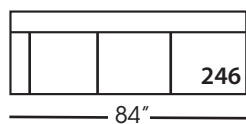

Seat Height 21"
Seat Depth 27"
Arm Height 24"

LILAH SLIP BENCH SECTIONAL COLLECTION

| | Corner 010 | Large Armless 241 | Small Armless 061 | Chaise 110/111 | One Seated End 112/113 | Two Seated End 244/245 | Large Seated End 246/247 | 3 Seat End with Corner 248/249 |
|--|----------------|----------------------|----------------------|--------------------------------|--------------------------------|----------------------------|--------------------------------|-----------------------------------|
| Standard Features | | | | | | | | |
| Cloud Cushion | x | x | x | x | x | x | x | x |
| Sinuous Underconstruction | x | x | x | x | x | x | x | x |
| Options - See Price List for Prices | | | | | | | | |
| Luxe Cushion | No Charge | No Charge | No Charge | No Charge | No Charge | No Charge | No Charge | No Charge |
| Cloud Plus Cushion | x | x | x | x | x | x | x | x |
| Extra Pillows (XP) - 20" TP | x | N/A | N/A | x | x | x | x | x |
| Ordering Instructions | | | | | | | | |
| To Order, Please write the following: | Lilah-Slip-010 | Lilah-Slip-241 | Lilah-Slip-061 | Lilah-Slip-110 rsc/ 111 LSC | Lilah-Slip-112 rse/ 113 LSE | Lilah-Slip-244 rse/245 LSE | Lilah-Slip-246 rse/ 247 LSE | Lilah-Slip-248 rse/249 LSE |

Corner
L39" D39" H35"

Large Armless
L65" D39" H35"

Small Armless
L33" D39" H35"

One Seat End*
L38" D39" H35"
**available as right or left seated*

Chaise*
L38" D67" H35"
**available as right or left seated*

Two Seat End*
L71" D39" H35"
**available as right or left seated*

Large Seat End*
L84" D39" H35"
**available as right or left seated*

Large Seat End with Corner*
L116" D39" H35"
**available as right or left seated*