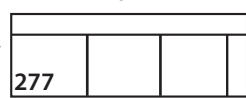

Seat Height 21"
Seat Depth 27"
Arm Height 24"

LILAH SLIP BENCH SECTIONAL COLLECTION

| | Corner 010 | Large Armless 241 | Small Armless 061 | Chaise 110/111 | One Seated End 112/113 | Two Seated End 244/245 | Large Seated End 246/247 | 3 Seat End with Corner 248/249 |
|--|----------------|----------------------|----------------------|--------------------------------|--------------------------------|----------------------------|--------------------------------|-----------------------------------|
| Standard Features | | | | | | | | |
| Cloud Cushion | x | x | x | x | x | x | x | x |
| Sinuous Underconstruction | x | x | x | x | x | x | x | x |
| Options - See Price List for Prices | | | | | | | | |
| Luxe Cushion | No Charge | No Charge | No Charge | No Charge | No Charge | No Charge | No Charge | No Charge |
| Cloud Plus Cushion | x | x | x | x | x | x | x | x |
| Extra Pillows (XP) - 20" TP | x | N/A | N/A | x | x | x | x | x |
| Ordering Instructions | | | | | | | | |
| To Order, Please write the following: | Lilah-Slip-010 | Lilah-Slip-241 | Lilah-Slip-061 | Lilah-Slip-110 rsc/ 111 LSC | Lilah-Slip-112 rse/ 113 LSE | Lilah-Slip-244 rse/245 LSE | Lilah-Slip-246 rse/ 247 LSE | Lilah-Slip-248 rse/249 LSE |

Corner
L39" D39" H35"

Large Armless
L65" D39" H35"

Small Armless
L33" D39" H35"

One Seat End*
L38" D39" H35"
**available as right or left seated*

Chaise*
L38" D67" H35"
**available as right or left seated*

Two Seat End*
L71" D39" H35"
**available as right or left seated*

Large Seat End*
L84" D39" H35"
**available as right or left seated*

Large Seat End with Corner*
L116" D39" H35"
**available as right or left seated*