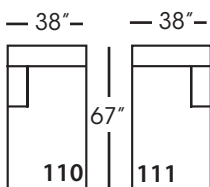

Lilah-Slip-244/245
Right/Left Seated Small Seated
Arm Bench Seat
L70" D40" H38"

Lilah-Slip-246/247
Right/Left Seated Large Arm
Bench Seat
L102" D40" H38"

Lilah-Slip-248/249
Right/Left Seated Arm Bench
Seat with Corner
L106" D40" H38"

Seat Height 21"
Seat Depth 27"
Arm Height 24"

LILAH SLIP BENCH SECTIONAL COLLECTION

| | Corner 010 | Large Armless 241 | Small Armless 061 | Chaise 110/111 | One Seated End 112/113 | Two Seated End 244/245 | Large Seated End 246/247 | 3 Seat End with Corner 248/249 |
|--|----------------|----------------------|----------------------|--------------------------------|--------------------------------|----------------------------|--------------------------------|-----------------------------------|
| Standard Features | | | | | | | | |
| Cloud Cushion | x | x | x | x | x | x | x | x |
| Sinuous Underconstruction | x | x | x | x | x | x | x | x |
| Options - See Price List for Prices | | | | | | | | |
| Luxe Cushion | No Charge | No Charge | No Charge | No Charge | No Charge | No Charge | No Charge | No Charge |
| Cloud Plus Cushion | x | x | x | x | x | x | x | x |
| Extra Pillows (XP) - 20" TP | x | N/A | N/A | x | x | x | x | x |
| Ordering Instructions | | | | | | | | |
| To Order, Please write the following: | Lilah-Slip-010 | Lilah-Slip-241 | Lilah-Slip-061 | Lilah-Slip-110 rsc/ 111 LSC | Lilah-Slip-112 rse/ 113 LSE | Lilah-Slip-244 rse/245 LSE | Lilah-Slip-246 rse/ 247 LSE | Lilah-Slip-248 rse/249 LSE |

Corner
L39" D39" H35"

Large Armless
L65" D39" H35"

Small Armless
L33" D39" H35"

One Seat End*
L38" D39" H35"
**available as right or left seated*

Chaise*
L38" D67" H35"
**available as right or left seated*

Two Seat End*
L71" D39" H35"
**available as right or left seated*

Large Seat End*
L84" D39" H35"
**available as right or left seated*

Large Seat End with Corner*
L116" D39" H35"
**available as right or left seated*