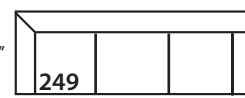

Seat Height 21"
Seat Depth 27"
Arm Height 24"

LILAH SLIP BENCH SECTIONAL COLLECTION

| | Corner 010 | Large Armless 241 | Small Armless 061 | Chaise 110/111 | One Seated End 112/113 | Two Seated End 244/245 | Large Seated End 246/247 | 3 Seat End with Corner 248/249 |
|--|----------------|----------------------|----------------------|--------------------------------|--------------------------------|----------------------------|--------------------------------|-----------------------------------|
| Standard Features | | | | | | | | |
| Cloud Cushion | x | x | x | x | x | x | x | x |
| Sinuous Underconstruction | x | x | x | x | x | x | x | x |
| Options - See Price List for Prices | | | | | | | | |
| Luxe Cushion | No Charge | No Charge | No Charge | No Charge | No Charge | No Charge | No Charge | No Charge |
| Cloud Plus Cushion | x | x | x | x | x | x | x | x |
| Extra Pillows (XP) - 20" TP | x | N/A | N/A | x | x | x | x | x |
| Ordering Instructions | | | | | | | | |
| To Order, Please write the following: | Lilah-Slip-010 | Lilah-Slip-241 | Lilah-Slip-061 | Lilah-Slip-110 rsc/ 111 LSC | Lilah-Slip-112 rse/ 113 LSE | Lilah-Slip-244 rse/245 LSE | Lilah-Slip-246 rse/ 247 LSE | Lilah-Slip-248 rse/249 LSE |

Corner
L39" D39" H35"

Large Armless
L65" D39" H35"

Small Armless
L33" D39" H35"

One Seat End*
L38" D39" H35"
**available as right or left seated*

Chaise*
L38" D67" H35"
**available as right or left seated*

Two Seat End*
L71" D39" H35"
**available as right or left seated*

Large Seat End*
L84" D39" H35"
**available as right or left seated*

Large Seat End with Corner*
L116" D39" H35"
**available as right or left seated*