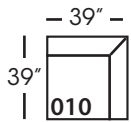

Lilah-Slip-244/245
Right/Left Seated Small Seated
Arm Bench Seat
L70" D40" H38"

Lilah-Slip-246/247
Right/Left Seated Large Arm
Bench Seat
L102" D40" H38"

Lilah-Slip-248/249
Right/Left Seated Arm Bench
Seat with Corner
L106" D40" H38"

Seat Height 21"
Seat Depth 27"
Arm Height 24"

LILAH SLIP BENCH SECTIONAL COLLECTION

| | Corner 010 | Large Armless 241 | Small Armless 061 | Chaise 110/111 | One Seated End 112/113 | Two Seated End 244/245 | Large Seated End 246/247 | 3 Seat End with Corner 248/249 |
|--|----------------|----------------------|----------------------|--------------------------------|--------------------------------|----------------------------|--------------------------------|-----------------------------------|
| Standard Features | | | | | | | | |
| Cloud Cushion | x | x | x | x | x | x | x | x |
| Sinuous Underconstruction | x | x | x | x | x | x | x | x |
| Options - See Price List for Prices | | | | | | | | |
| Luxe Cushion | No Charge | No Charge | No Charge | No Charge | No Charge | No Charge | No Charge | No Charge |
| Cloud Plus Cushion | x | x | x | x | x | x | x | x |
| Extra Pillows (XP) - 20" TP | x | N/A | N/A | x | x | x | x | x |
| Ordering Instructions | | | | | | | | |
| To Order, Please write the following: | Lilah-Slip-010 | Lilah-Slip-241 | Lilah-Slip-061 | Lilah-Slip-110 rsc/ 111 LSC | Lilah-Slip-112 rse/ 113 LSE | Lilah-Slip-244 rse/245 LSE | Lilah-Slip-246 rse/ 247 LSE | Lilah-Slip-248 rse/249 LSE |

Corner
L39" D39" H35"

Large Armless
L65" D39" H35"

Small Armless
L33" D39" H35"

One Seat End*
L38" D39" H35"
**available as right or left seated*

Chaise*
L38" D67" H35"
**available as right or left seated*

Two Seat End*
L71" D39" H35"
**available as right or left seated*

Large Seat End*
L84" D39" H35"
**available as right or left seated*

Large Seat End with Corner*
L116" D39" H35"
**available as right or left seated*