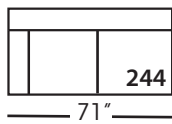

Seat Height 21"
Seat Depth 27"
Arm Height 24"

LILAH SLIP BENCH SECTIONAL COLLECTION

| | Corner 010 | Large Armless 241 | Small Armless 061 | Chaise 110/111 | One Seated End 112/113 | Two Seated End 244/245 | Large Seated End 246/247 | 3 Seat End with Corner 248/249 |
|--|----------------|----------------------|----------------------|--------------------------------|--------------------------------|----------------------------|--------------------------------|-----------------------------------|
| Standard Features | | | | | | | | |
| Cloud Cushion | x | x | x | x | x | x | x | x |
| Sinuous Underconstruction | x | x | x | x | x | x | x | x |
| Options - See Price List for Prices | | | | | | | | |
| Luxe Cushion | No Charge | No Charge | No Charge | No Charge | No Charge | No Charge | No Charge | No Charge |
| Cloud Plus Cushion | x | x | x | x | x | x | x | x |
| Extra Pillows (XP) - 20" TP | x | N/A | N/A | x | x | x | x | x |
| Ordering Instructions | | | | | | | | |
| To Order, Please write the following: | Lilah-Slip-010 | Lilah-Slip-241 | Lilah-Slip-061 | Lilah-Slip-110 rsc/ 111 LSC | Lilah-Slip-112 rse/ 113 LSE | Lilah-Slip-244 rse/245 LSE | Lilah-Slip-246 rse/ 247 LSE | Lilah-Slip-248 rse/249 LSE |

Corner
L39" D39" H35"

Large Armless
L65" D39" H35"

Small Armless
L33" D39" H35"

One Seat End*
L38" D39" H35"
**available as right or left seated*

Chaise*
L38" D67" H35"
**available as right or left seated*

Two Seat End*
L71" D39" H35"
**available as right or left seated*

Large Seat End*
L84" D39" H35"
**available as right or left seated*

Large Seat End with Corner*
L116" D39" H35"
**available as right or left seated*