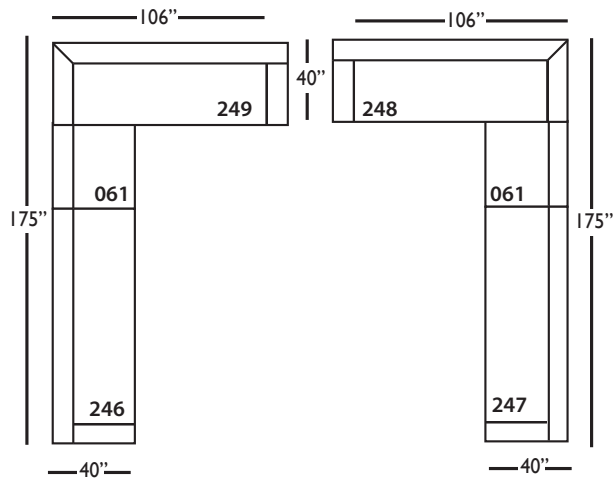

Lilah-Slip-244/245
Right/Left Seated Small Seated
Arm Bench Seat
L70" D40" H38"

Lilah-Slip-246/247
Right/Left Seated Large Arm
Bench Seat
L102" D40" H38"

Lilah-Slip-248/249
Right/Left Seated Arm Bench
Seat with Corner
L106" D40" H38"

Seat Height 21"
Seat Depth 27"
Arm Height 24"

LILAH SLIP BENCH SECTIONAL COLLECTION

| | Corner 010 | Large Armless 241 | Small Armless 061 | Chaise 110/111 | One Seated End 112/113 | Two Seated End 244/245 | Large Seated End 246/247 | 3 Seat End with Corner 248/249 |
|--|----------------|----------------------|----------------------|--------------------------------|--------------------------------|----------------------------|--------------------------------|-----------------------------------|
| Standard Features | | | | | | | | |
| Cloud Cushion | x | x | x | x | x | x | x | x |
| Sinuous Underconstruction | x | x | x | x | x | x | x | x |
| Options - See Price List for Prices | | | | | | | | |
| Luxe Cushion | No Charge | No Charge | No Charge | No Charge | No Charge | No Charge | No Charge | No Charge |
| Cloud Plus Cushion | x | x | x | x | x | x | x | x |
| Extra Pillows (XP) - 20" TP | x | N/A | N/A | x | x | x | x | x |
| Ordering Instructions | | | | | | | | |
| To Order, Please write the following: | Lilah-Slip-010 | Lilah-Slip-241 | Lilah-Slip-061 | Lilah-Slip-110 rsc/ 111 LSC | Lilah-Slip-112 rse/ 113 LSE | Lilah-Slip-244 rse/245 LSE | Lilah-Slip-246 rse/ 247 LSE | Lilah-Slip-248 rse/249 LSE |

Corner
L39" D39" H35"

Large Armless
L65" D39" H35"

Small Armless
L33" D39" H35"

One Seat End*
L38" D39" H35"
**available as right or left seated*

Chaise*
L38" D67" H35"
**available as right or left seated*

Two Seat End*
L71" D39" H35"
**available as right or left seated*

Large Seat End*
L84" D39" H35"
**available as right or left seated*

Large Seat End with Corner*
L116" D39" H35"
**available as right or left seated*