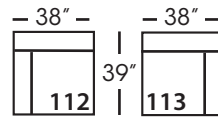

Seat Height 21"
Seat Depth 27"
Arm Height 24"

LILAH SLIP BENCH SECTIONAL COLLECTION

| | Corner 010 | Large Armless 241 | Small Armless 061 | Chaise 110/111 | One Seated End 112/113 | Two Seated End 244/245 | Large Seated End 246/247 | 3 Seat End with Corner 248/249 |
|--|----------------|----------------------|----------------------|--------------------------------|--------------------------------|----------------------------|--------------------------------|-----------------------------------|
| Standard Features | | | | | | | | |
| Cloud Cushion | x | x | x | x | x | x | x | x |
| Sinuous Underconstruction | x | x | x | x | x | x | x | x |
| Options - See Price List for Prices | | | | | | | | |
| Luxe Cushion | No Charge | No Charge | No Charge | No Charge | No Charge | No Charge | No Charge | No Charge |
| Cloud Plus Cushion | x | x | x | x | x | x | x | x |
| Extra Pillows (XP) - 20" TP | x | N/A | N/A | x | x | x | x | x |
| Ordering Instructions | | | | | | | | |
| To Order, Please write the following: | Lilah-Slip-010 | Lilah-Slip-241 | Lilah-Slip-061 | Lilah-Slip-110 rsc/ 111 LSC | Lilah-Slip-112 rse/ 113 LSE | Lilah-Slip-244 rse/245 LSE | Lilah-Slip-246 rse/ 247 LSE | Lilah-Slip-248 rse/249 LSE |

Pattern Availability: RG, PS, NM, RS

NOTE: PS, NM, & RS pattern types will have seams on bench cushions, skirt, in-back, and outback at cushion breaks.

ECLECTIC.SPIRITED.WONDERFULLY COMFORTABLE.

LILAH BENCH • SLIPCOVER • LOOSE PILLOW BACK

Corner
L39" D39" H35"

Large Armless
L65" D39" H35"

Small Armless
L33" D39" H35"

One Seat End*
L38" D39" H35"
**available as right or left seated*

Chaise*
L38" D67" H35"
**available as right or left seated*

Two Seat End*
L71" D39" H35"
**available as right or left seated*

Large Seat End*
L84" D39" H35"
**available as right or left seated*

Large Seat End with Corner*
L116" D39" H35"
**available as right or left seated*