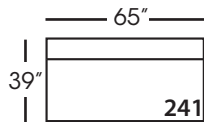

Seat Height 21"
Seat Depth 27"
Arm Height 24"

LILAH SLIP BENCH SECTIONAL COLLECTION

| | Corner 010 | Large Armless 241 | Small Armless 061 | Chaise 110/111 | One Seated End 112/113 | Two Seated End 244/245 | Large Seated End 246/247 | 3 Seat End with Corner 248/249 |
|--|----------------|----------------------|----------------------|--------------------------------|--------------------------------|----------------------------|--------------------------------|-----------------------------------|
| Standard Features | | | | | | | | |
| Cloud Cushion | x | x | x | x | x | x | x | x |
| Sinuous Underconstruction | x | x | x | x | x | x | x | x |
| Options - See Price List for Prices | | | | | | | | |
| Luxe Cushion | No Charge | No Charge | No Charge | No Charge | No Charge | No Charge | No Charge | No Charge |
| Cloud Plus Cushion | x | x | x | x | x | x | x | x |
| Extra Pillows (XP) - 20" TP | x | N/A | N/A | x | x | x | x | x |
| Ordering Instructions | | | | | | | | |
| To Order, Please write the following: | Lilah-Slip-010 | Lilah-Slip-241 | Lilah-Slip-061 | Lilah-Slip-110 rsc/ 111 LSC | Lilah-Slip-112 rse/ 113 LSE | Lilah-Slip-244 rse/245 LSE | Lilah-Slip-246 rse/ 247 LSE | Lilah-Slip-248 rse/249 LSE |

Pattern Availability: RG, PS, NM, RS

NOTE: PS, NM, & RS pattern types will have seams on bench cushions, skirt, in-back, and outback at cushion breaks.

ECLECTIC.SPIRITED.WONDERFULLY COMFORTABLE.

LILAH BENCH • SLIPCOVER • LOOSE PILLOW BACK

Corner
L39" D39" H35"

Large Armless
L65" D39" H35"

Small Armless
L33" D39" H35"

One Seat End*
L38" D39" H35"
**available as right or left seated*

Chaise*
L38" D67" H35"
**available as right or left seated*

Two Seat End*
L71" D39" H35"
**available as right or left seated*

Large Seat End*
L84" D39" H35"
**available as right or left seated*

Large Seat End with Corner*
L116" D39" H35"
**available as right or left seated*