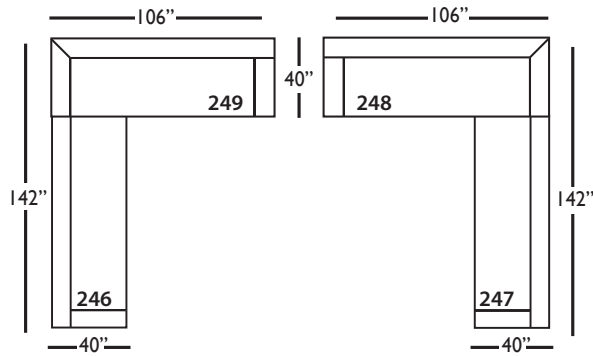

Lilah-Slip-244/245
Right/Left Seated Small Seated
Arm Bench Seat
L70" D40" H38"

Lilah-Slip-246/247
Right/Left Seated Large Arm
Bench Seat
L102" D40" H38"

Lilah-Slip-248/249
Right/Left Seated Arm Bench
Seat with Corner
L106" D40" H38"

Seat Height 21"
Seat Depth 27"
Arm Height 24"

LILAH SLIP BENCH SECTIONAL COLLECTION

| | Corner 010 | Large Armless 241 | Small Armless 061 | Chaise 110/111 | One Seated End 112/113 | Two Seated End 244/245 | Large Seated End 246/247 | 3 Seat End with Corner 248/249 |
|--|----------------|----------------------|----------------------|--------------------------------|--------------------------------|----------------------------|--------------------------------|-----------------------------------|
| Standard Features | | | | | | | | |
| Cloud Cushion | x | x | x | x | x | x | x | x |
| Sinuous Underconstruction | x | x | x | x | x | x | x | x |
| Options - See Price List for Prices | | | | | | | | |
| Luxe Cushion | No Charge | No Charge | No Charge | No Charge | No Charge | No Charge | No Charge | No Charge |
| Cloud Plus Cushion | x | x | x | x | x | x | x | x |
| Extra Pillows (XP) - 20" TP | x | N/A | N/A | x | x | x | x | x |
| Ordering Instructions | | | | | | | | |
| To Order, Please write the following: | Lilah-Slip-010 | Lilah-Slip-241 | Lilah-Slip-061 | Lilah-Slip-110 rsc/ 111 LSC | Lilah-Slip-112 rse/ 113 LSE | Lilah-Slip-244 rse/245 LSE | Lilah-Slip-246 rse/ 247 LSE | Lilah-Slip-248 rse/249 LSE |

Corner
L39" D39" H35"

Large Armless
L65" D39" H35"

Small Armless
L33" D39" H35"

One Seat End*
L38" D39" H35"
**available as right or left seated*

Chaise*
L38" D67" H35"
**available as right or left seated*

Two Seat End*
L71" D39" H35"
**available as right or left seated*

Large Seat End*
L84" D39" H35"
**available as right or left seated*

Large Seat End with Corner*
L116" D39" H35"
**available as right or left seated*