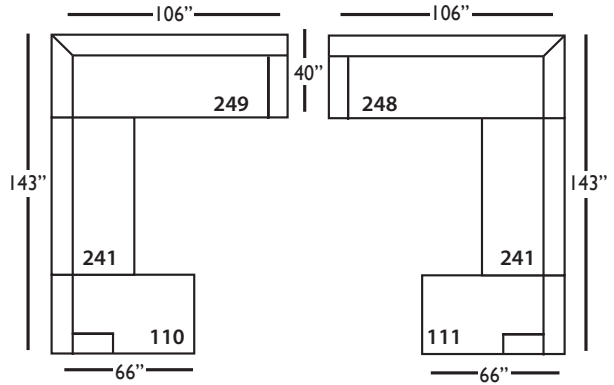

Lilah-Slip-244/245
Right/Left Seated Small Seated
Arm Bench Seat
L70" D40" H38"

Lilah-Slip-246/247
Right/Left Seated Large Arm
Bench Seat
L102" D40" H38"

Lilah-Slip-248/249
Right/Left Seated Arm Bench
Seat with Corner
L106" D40" H38"

Seat Height 21"
Seat Depth 27"
Arm Height 24"

LILAH SLIP BENCH SECTIONAL COLLECTION

| | Corner 010 | Large Armless 241 | Small Armless 061 | Chaise 110/111 | One Seated End 112/113 | Two Seated End 244/245 | Large Seated End 246/247 | 3 Seat End with Corner 248/249 |
|--|----------------|----------------------|----------------------|--------------------------------|--------------------------------|----------------------------|--------------------------------|-----------------------------------|
| Standard Features | | | | | | | | |
| Cloud Cushion | x | x | x | x | x | x | x | x |
| Sinuous Underconstruction | x | x | x | x | x | x | x | x |
| Options - See Price List for Prices | | | | | | | | |
| Luxe Cushion | No Charge | No Charge | No Charge | No Charge | No Charge | No Charge | No Charge | No Charge |
| Cloud Plus Cushion | x | x | x | x | x | x | x | x |
| Extra Pillows (XP) - 20" TP | x | N/A | N/A | x | x | x | x | x |
| Ordering Instructions | | | | | | | | |
| To Order, Please write the following: | Lilah-Slip-010 | Lilah-Slip-241 | Lilah-Slip-061 | Lilah-Slip-110 rsc/ 111 LSC | Lilah-Slip-112 rse/ 113 LSE | Lilah-Slip-244 rse/245 LSE | Lilah-Slip-246 rse/ 247 LSE | Lilah-Slip-248 rse/249 LSE |

Corner
L39" D39" H35"

Large Armless
L65" D39" H35"

Small Armless
L33" D39" H35"

One Seat End*
L38" D39" H35"
**available as right or left seated*

Chaise*
L38" D67" H35"
**available as right or left seated*

Two Seat End*
L71" D39" H35"
**available as right or left seated*

Large Seat End*
L84" D39" H35"
**available as right or left seated*

Large Seat End with Corner*
L116" D39" H35"
**available as right or left seated*