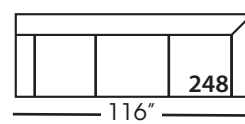

Seat Height 21"
Seat Depth 27"
Arm Height 24"

LILAH SLIP BENCH SECTIONAL COLLECTION

| | Corner 010 | Large Armless 241 | Small Armless 061 | Chaise 110/111 | One Seated End 112/113 | Two Seated End 244/245 | Large Seated End 246/247 | 3 Seat End with Corner 248/249 |
|--|----------------|----------------------|----------------------|--------------------------------|--------------------------------|----------------------------|--------------------------------|-----------------------------------|
| Standard Features | | | | | | | | |
| Cloud Cushion | x | x | x | x | x | x | x | x |
| Sinuous Underconstruction | x | x | x | x | x | x | x | x |
| Options - See Price List for Prices | | | | | | | | |
| Luxe Cushion | No Charge | No Charge | No Charge | No Charge | No Charge | No Charge | No Charge | No Charge |
| Cloud Plus Cushion | x | x | x | x | x | x | x | x |
| Extra Pillows (XP) - 20" TP | x | N/A | N/A | x | x | x | x | x |
| Ordering Instructions | | | | | | | | |
| To Order, Please write the following: | Lilah-Slip-010 | Lilah-Slip-241 | Lilah-Slip-061 | Lilah-Slip-110 rsc/ 111 LSC | Lilah-Slip-112 rse/ 113 LSE | Lilah-Slip-244 rse/245 LSE | Lilah-Slip-246 rse/ 247 LSE | Lilah-Slip-248 rse/249 LSE |

Corner
L39" D39" H35"

Large Armless
L65" D39" H35"

Small Armless
L33" D39" H35"

One Seat End*
L38" D39" H35"
**available as right or left seated*

Chaise*
L38" D67" H35"
**available as right or left seated*

Two Seat End*
L71" D39" H35"
**available as right or left seated*

Large Seat End*
L84" D39" H35"
**available as right or left seated*

Large Seat End with Corner*
L116" D39" H35"
**available as right or left seated*