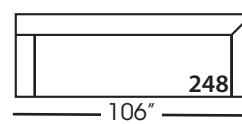

Seat Height 21"
Seat Depth 24"
Arm Height 27"

LILAH BENCH UPHOLSTERED SECTIONAL COLLECTION

	Corner 010	Large Armless 241	Small Armless 061	Chaise 110/111	One Seated End 112/113	Two Seated End 244/245	Large Seated End 246/247	3 Seat End with Corner 248/249
Standard Features								
Cloud Cushion	x	x	x	x	x	x	x	x
Sinuous Underconstruction	x	x	x	x	x	x	x	x
Options - See Price List for Prices								
Luxe Cushion	No Charge	No Charge	No Charge	No Charge	No Charge	No Charge	No Charge	No Charge
Cloud Plus Cushion	x	x	x	x	x	x	x	x
Extra Pillows (XP) - 20" TP	x	N/A	N/A	x	x	x	x	x
Ordering Instructions								
To Order, Please write the following:	Lilah-010	Lilah-241	Lilah-061	Lilah-110 rsc/111 lsc	Lilah-112 rse/113 lse	Lilah-244 rse/245 lse	Lilah-246 rse/247 lse	Lilah-248 rse/249 lse

LILAH BENCH • UPHOLSTERED • LOOSE PILLOW BACK

Corner
L40" D40" H38"

Large Armless
L65" D40" H38"

Small Armless
L33" D40" H38"

One Seat End*
L38" D40" H38"
**available as right or left seated*

Chaise*
L38" D66" H38"
**available as right or left seated*

Two Seat End*
L70" D40" H38"
**available as right or left seated*

Large Seat End*
L102" D40" H38"
**available as right or left seated*

Large Seat End with Corner*
L106" D40" H35"
**available as right or left seated*