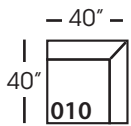

Lilah-010
Corner
L40" D40" H38"

Lilah-241
Large Armless Bench Cushion
L65" D40" H38"

Lilah-061
Small Armless
L33" D40" H38"

Lilah-110/111
Right/Left Seated Chaise
L38" D66" H38"
Seat Depth 50"

Lilah-112/113
Right/Left Seated Arm Single
Seat End
L38" D40" H38"

Lilah-244/245
Right/Left Seated Small Seated
Arm Bench Seat
L70" D40" H38"

Lilah-246/247
Right/Left Seated Large Arm
Bench Seat
L102" D40" H38"

Lilah-248/249
Right/Left Seated Arm Bench
Seat with Corner
L106" D40" H38"

Seat Height 21"
Seat Depth 24"
Arm Height 27"

LILAH BENCH UPHOLSTERED SECTIONAL COLLECTION

	Corner 010	Large Armless 241	Small Armless 061	Chaise 110/111	One Seated End 112/113	Two Seated End 244/245	Large Seated End 246/247	3 Seat End with Corner 248/249
Standard Features								
Cloud Cushion	x	x	x	x	x	x	x	x
Sinuous Underconstruction	x	x	x	x	x	x	x	x
Options - See Price List for Prices								
Luxe Cushion	No Charge	No Charge	No Charge	No Charge	No Charge	No Charge	No Charge	No Charge
Cloud Plus Cushion	x	x	x	x	x	x	x	x
Extra Pillows (XP) - 20" TP	x	N/A	N/A	x	x	x	x	x
Ordering Instructions								
To Order, Please write the following:	Lilah-010	Lilah-241	Lilah-061	Lilah-110 rsc/111 lsc	Lilah-112 rse/113 lse	Lilah-244 rse/245 lse	Lilah-246 rse/247 lse	Lilah-248 rse/249 lse

LILAH BENCH • UPHOLSTERED • LOOSE PILLOW BACK

Corner
L40" D40" H38"

Large Armless
L65" D40" H38"

Small Armless
L33" D40" H38"

One Seat End*
L38" D40" H38"
**available as right or left seated*

Chaise*
L38" D66" H38"
**available as right or left seated*