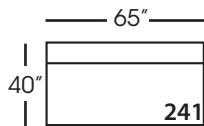

Seat Height 21"
Seat Depth 24"
Arm Height 27"

LILAH BENCH UPHOLSTERED SECTIONAL COLLECTION

	Corner 010	Large Armless 241	Small Armless 061	Chaise 110/111	One Seated End 112/113	Two Seated End 244/245	Large Seated End 246/247	3 Seat End with Corner 248/249
Standard Features								
Cloud Cushion	x	x	x	x	x	x	x	x
Sinuous Underconstruction	x	x	x	x	x	x	x	x
Options - See Price List for Prices								
Luxe Cushion	No Charge	No Charge	No Charge	No Charge	No Charge	No Charge	No Charge	No Charge
Cloud Plus Cushion	x	x	x	x	x	x	x	x
Extra Pillows (XP) - 20" TP	x	N/A	N/A	x	x	x	x	x
Ordering Instructions								
To Order, Please write the following:	Lilah-010	Lilah-241	Lilah-061	Lilah-110 rsc/111 lsc	Lilah-112 rse/113 lse	Lilah-244 rse/245 lse	Lilah-246 rse/247 lse	Lilah-248 rse/249 lse

LILAH BENCH • UPHOLSTERED • LOOSE PILLOW BACK

Corner
L40" D40" H38"

Large Armless
L65" D40" H38"

Small Armless
L33" D40" H38"

One Seat End*
L38" D40" H38"
**available as right or left seated*

Chaise*
L38" D66" H38"
**available as right or left seated*

Two Seat End*
L70" D40" H38"
**available as right or left seated*

Large Seat End*
L102" D40" H38"
**available as right or left seated*

Large Seat End with Corner*
L106" D40" H35"
**available as right or left seated*