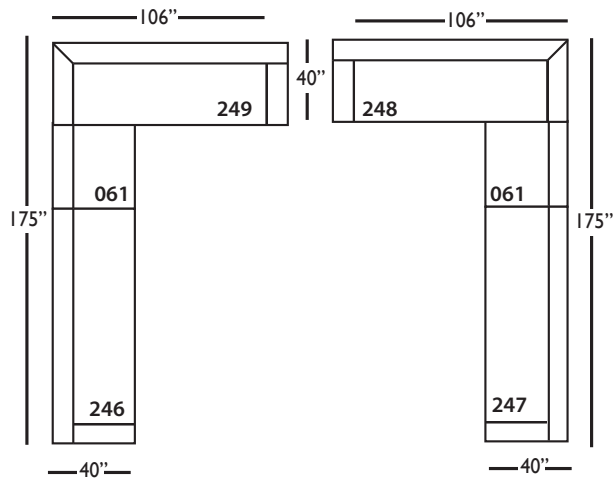

Lilah-244/245
Right/Left Seated Small Seated
Arm Bench Seat
L70" D40" H38"

Lilah-246/247
Right/Left Seated Large Arm
Bench Seat
L102" D40" H38"

Lilah-248/249
Right/Left Seated Arm Bench
Seat with Corner
L106" D40" H38"

Seat Height 21"
Seat Depth 24"
Arm Height 27"

LILAH BENCH UPHOLSTERED SECTIONAL COLLECTION

	Corner 010	Large Armless 241	Small Armless 061	Chaise 110/111	One Seated End 112/113	Two Seated End 244/245	Large Seated End 246/247	3 Seat End with Corner 248/249
Standard Features								
Cloud Cushion	x	x	x	x	x	x	x	x
Sinuous Underconstruction	x	x	x	x	x	x	x	x
Options - See Price List for Prices								
Luxe Cushion	No Charge	No Charge	No Charge	No Charge	No Charge	No Charge	No Charge	No Charge
Cloud Plus Cushion	x	x	x	x	x	x	x	x
Extra Pillows (XP) - 20" TP	x	N/A	N/A	x	x	x	x	x
Ordering Instructions								
To Order, Please write the following:	Lilah-010	Lilah-241	Lilah-061	Lilah-110 rsc/111 lsc	Lilah-112 rse/113 lse	Lilah-244 rse/245 lse	Lilah-246 rse/247 lse	Lilah-248 rse/249 lse

LILAH BENCH • UPHOLSTERED • LOOSE PILLOW BACK

Corner
L40" D40" H38"

Large Armless
L65" D40" H38"

Small Armless
L33" D40" H38"

One Seat End*
L38" D40" H38"
**available as right or left seated*

Chaise*
L38" D66" H38"
**available as right or left seated*

Two Seat End*
L70" D40" H38"
**available as right or left seated*

Large Seat End*
L102" D40" H38"
**available as right or left seated*

Large Seat End with Corner*
L106" D40" H35"
**available as right or left seated*