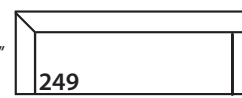

Seat Height 21"
Seat Depth 24"
Arm Height 27"

LILAH BENCH UPHOLSTERED SECTIONAL COLLECTION

	Corner 010	Large Armless 241	Small Armless 061	Chaise 110/111	One Seated End 112/113	Two Seated End 244/245	Large Seated End 246/247	3 Seat End with Corner 248/249
Standard Features								
Cloud Cushion	x	x	x	x	x	x	x	x
Sinuous Underconstruction	x	x	x	x	x	x	x	x
Options - See Price List for Prices								
Luxe Cushion	No Charge	No Charge	No Charge	No Charge	No Charge	No Charge	No Charge	No Charge
Cloud Plus Cushion	x	x	x	x	x	x	x	x
Extra Pillows (XP) - 20" TP	x	N/A	N/A	x	x	x	x	x
Ordering Instructions								
To Order, Please write the following:	Lilah-010	Lilah-241	Lilah-061	Lilah-110 rsc/111 lsc	Lilah-112 rse/113 lse	Lilah-244 rse/245 lse	Lilah-246 rse/247 lse	Lilah-248 rse/249 lse

LILAH BENCH • UPHOLSTERED • LOOSE PILLOW BACK

Corner
L40" D40" H38"

Large Armless
L65" D40" H38"

Small Armless
L33" D40" H38"

One Seat End*
L38" D40" H38"
**available as right or left seated*

Chaise*
L38" D66" H38"
**available as right or left seated*

Two Seat End*
L70" D40" H38"
**available as right or left seated*

Large Seat End*
L102" D40" H38"
**available as right or left seated*

Large Seat End with Corner*
L106" D40" H35"
**available as right or left seated*