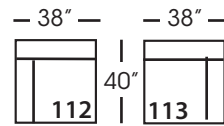

Lilah-010
Corner
L40" D40" H38"

Lilah-241
Large Armless Bench Cushion
L65" D40" H38"

Lilah-061
Small Armless
L33" D40" H38"

Lilah-110/111
Right/Left Seated Chaise
L38" D66" H38"
Seat Depth 50"

Lilah-112/113
Right/Left Seated Arm Single
Seat End
L38" D40" H38"

Seat Height 21"
Seat Depth 24"
Arm Height 27"

LILAH BENCH UPHOLSTERED SECTIONAL COLLECTION

	Corner 010	Large Armless 241	Small Armless 061	Chaise 110/111	One Seated End 112/113	Two Seated End 244/245	Large Seated End 246/247	3 Seat End with Corner 248/249
Standard Features								
Cloud Cushion	x	x	x	x	x	x	x	x
Sinuous Underconstruction	x	x	x	x	x	x	x	x
Options - See Price List for Prices								
Luxe Cushion	No Charge	No Charge	No Charge	No Charge	No Charge	No Charge	No Charge	No Charge
Cloud Plus Cushion	x	x	x	x	x	x	x	x
Extra Pillows (XP) - 20" TP	x	N/A	N/A	x	x	x	x	x
Ordering Instructions								
To Order, Please write the following:	Lilah-010	Lilah-241	Lilah-061	Lilah-110 rsc/111 lsc	Lilah-112 rse/113 lse	Lilah-244 rse/245 lse	Lilah-246 rse/247 lse	Lilah-248 rse/249 lse

LILAH BENCH • UPHOLSTERED • LOOSE PILLOW BACK

Corner
L40" D40" H38"

Large Armless
L65" D40" H38"

Small Armless
L33" D40" H38"

One Seat End*
L38" D40" H38"
**available as right or left seated*

Chaise*
L38" D66" H38"
**available as right or left seated*

Two Seat End*
L70" D40" H38"
**available as right or left seated*

Large Seat End*
L102" D40" H38"
**available as right or left seated*

Large Seat End with Corner*
L106" D40" H35"
**available as right or left seated*