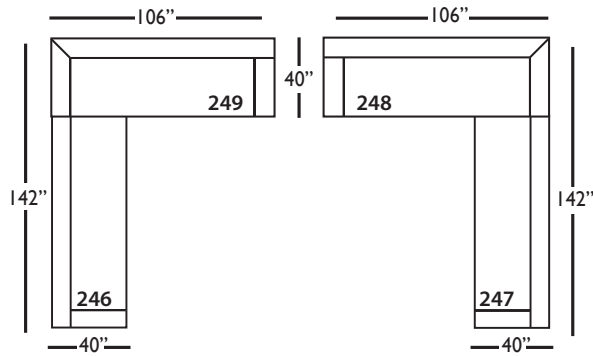

Lilah-244/245
Right/Left Seated Small Seated
Arm Bench Seat
L70" D40" H38"

Lilah-246/247
Right/Left Seated Large Arm
Bench Seat
L102" D40" H38"

Lilah-248/249
Right/Left Seated Arm Bench
Seat with Corner
L106" D40" H38"

Seat Height 21"
Seat Depth 24"
Arm Height 27"

LILAH BENCH UPHOLSTERED SECTIONAL COLLECTION

	Corner 010	Large Armless 241	Small Armless 061	Chaise 110/111	One Seated End 112/113	Two Seated End 244/245	Large Seated End 246/247	3 Seat End with Corner 248/249
Standard Features								
Cloud Cushion	x	x	x	x	x	x	x	x
Sinuous Underconstruction	x	x	x	x	x	x	x	x
Options - See Price List for Prices								
Luxe Cushion	No Charge	No Charge	No Charge	No Charge	No Charge	No Charge	No Charge	No Charge
Cloud Plus Cushion	x	x	x	x	x	x	x	x
Extra Pillows (XP) - 20" TP	x	N/A	N/A	x	x	x	x	x
Ordering Instructions								
To Order, Please write the following:	Lilah-010	Lilah-241	Lilah-061	Lilah-110 rsc/111 lsc	Lilah-112 rse/113 lse	Lilah-244 rse/245 lse	Lilah-246 rse/247 lse	Lilah-248 rse/249 lse

LILAH BENCH • UPHOLSTERED • LOOSE PILLOW BACK

Corner
L40" D40" H38"

Large Armless
L65" D40" H38"

Small Armless
L33" D40" H38"

One Seat End*
L38" D40" H38"
**available as right or left seated*

Chaise*
L38" D66" H38"
**available as right or left seated*

Two Seat End*
L70" D40" H38"
**available as right or left seated*

Large Seat End*
L102" D40" H38"
**available as right or left seated*

Large Seat End with Corner*
L106" D40" H35"
**available as right or left seated*