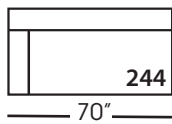

Lilah-010
Corner
L40" D40" H38"

Lilah-241
Large Armless Bench Cushion
L65" D40" H38"

Lilah-061
Small Armless
L33" D40" H38"

Lilah-110/111
Right/Left Seated Chaise
L38" D66" H38"
Seat Depth 50"

Lilah-112/113
Right/Left Seated Arm Single
Seat End
L38" D40" H38"

Seat Height 21"
Seat Depth 24"
Arm Height 27"

LILAH BENCH UPHOLSTERED SECTIONAL COLLECTION

	Corner 010	Large Armless 241	Small Armless 061	Chaise 110/111	One Seated End 112/113	Two Seated End 244/245	Large Seated End 246/247	3 Seat End with Corner 248/249
Standard Features								
Cloud Cushion	x	x	x	x	x	x	x	x
Sinuous Underconstruction	x	x	x	x	x	x	x	x
Options - See Price List for Prices								
Luxe Cushion	No Charge	No Charge	No Charge	No Charge	No Charge	No Charge	No Charge	No Charge
Cloud Plus Cushion	x	x	x	x	x	x	x	x
Extra Pillows (XP) - 20" TP	x	N/A	N/A	x	x	x	x	x
Ordering Instructions								
To Order, Please write the following:	Lilah-010	Lilah-241	Lilah-061	Lilah-110 rsc/111 lsc	Lilah-112 rse/113 lse	Lilah-244 rse/245 lse	Lilah-246 rse/247 lse	Lilah-248 rse/249 lse

LILAH BENCH • UPHOLSTERED • LOOSE PILLOW BACK

Corner
L40" D40" H38"

Large Armless
L65" D40" H38"

Small Armless
L33" D40" H38"

One Seat End*
L38" D40" H38"
**available as right or left seated*

Chaise*
L38" D66" H38"
**available as right or left seated*

Two Seat End*
L70" D40" H38"
**available as right or left seated*

Large Seat End*
L102" D40" H38"
**available as right or left seated*

Large Seat End with Corner*
L106" D40" H35"
**available as right or left seated*