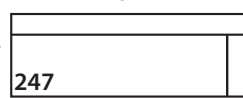

LILAH BENCH • UPHOLSTERED • LOOSE PILLOW BACK

Corner
L40" D40" H38"

Large Armless
L65" D40" H38"

Small Armless
L33" D40" H38"

One Seat End*
L38" D40" H38"
**available as right or left seated*

Chaise*
L38" D66" H38"
**available as right or left seated*

Two Seat End*
L70" D40" H38"
**available as right or left seated*

Large Seat End*
L102" D40" H38"
**available as right or left seated*

Large Seat End with Corner*
L106" D40" H35"
**available as right or left seated*