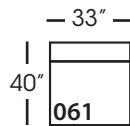

Lilah-244/245
Right/Left Seated Small Seated
Arm Bench Seat
L70" D40" H38"

Lilah-246/247
Right/Left Seated Large Arm
Bench Seat
L102" D40" H38"

Lilah-248/249
Right/Left Seated Arm Bench
Seat with Corner
L106" D40" H38"

Seat Height 21"
Seat Depth 24"
Arm Height 27"

LILAH BENCH UPHOLSTERED SECTIONAL COLLECTION

	Corner 010	Large Armless 241	Small Armless 061	Chaise 110/111	One Seated End 112/113	Two Seated End 244/245	Large Seated End 246/247	3 Seat End with Corner 248/249
Standard Features								
Cloud Cushion	x	x	x	x	x	x	x	x
Sinuous Underconstruction	x	x	x	x	x	x	x	x
Options - See Price List for Prices								
Luxe Cushion	No Charge	No Charge	No Charge	No Charge	No Charge	No Charge	No Charge	No Charge
Cloud Plus Cushion	x	x	x	x	x	x	x	x
Extra Pillows (XP) - 20" TP	x	N/A	N/A	x	x	x	x	x
Ordering Instructions								
To Order, Please write the following:	Lilah-010	Lilah-241	Lilah-061	Lilah-110 rsc/111 lsc	Lilah-112 rse/113 lse	Lilah-244 rse/245 lse	Lilah-246 rse/247 lse	Lilah-248 rse/249 lse

LILAH BENCH • UPHOLSTERED • LOOSE PILLOW BACK

Corner
L40" D40" H38"

Large Armless
L65" D40" H38"

Small Armless
L33" D40" H38"

One Seat End*
L38" D40" H38"
**available as right or left seated*

Chaise*
L38" D66" H38"
**available as right or left seated*

Two Seat End*
L70" D40" H38"
**available as right or left seated*

Large Seat End*
L102" D40" H38"
**available as right or left seated*

Large Seat End with Corner*
L106" D40" H35"
**available as right or left seated*