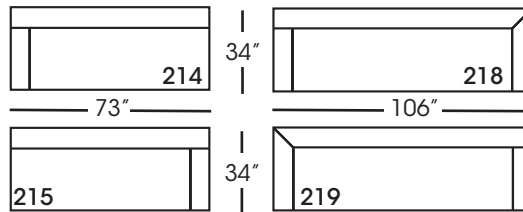

Leo-214/215  
Two Seated Bench End - RSE/LSE  
L73" D34" H37"

Leo-218/219  
Three Seated Bench End w/ Corner-  
RSE/LSE  
L106" D34" H37"

Seat Height 22"  
Seat Depth 21"  
Seat Depth Chaise 73"  
Arm Height 31"

**RG – No seams**

**NM, RS, & PS – One seam on cushion, front seat rail, in-back and outback at back cushion break**

**218 & 219 Seam Placement:**

**RG – No seams**

**NM, RS & PS – Seams on cushion, front seat rail, in-back and outback at back cushion breaks.**

ECLECTIC.SPIRITED.WONDERFULLY COMFORTABLE.

LEO • UPHOLSTERED • LOOSE PILLOW BACK

Alternate Chaise\*  
L34" D87" H37"  
*\*available as right or left seated*

2-Seated Bench End\*  
L73" D34" H37"  
*\*available as right or left seated*