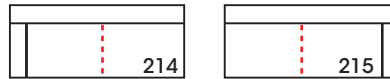

214 & 215 Seam Placement:

RG – No seams

NM, RS, & PS – One seam on cushion, front seat rail, in-back and outback at back cushion break