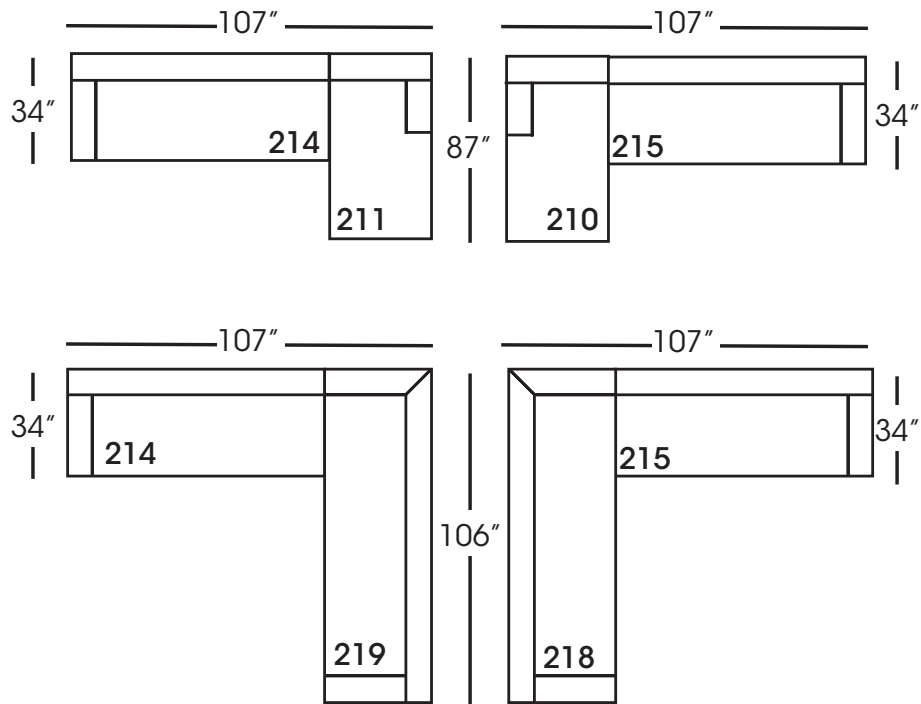

Leo-214/215  
Two Seated Bench End - RSE/LSE  
L73" D34" H37"

Leo-218/219  
Three Seated Bench End w/ Corner-  
RSE/LSE  
L106" D34" H37"

Seat Height 22"  
Seat Depth 21"  
Seat Depth Chaise 73"  
Arm Height 31"

**RG – No seams**

**NM, RS, & PS – One seam on cushion, front seat rail, in-back and outback at back cushion break**

**218 & 219 Seam Placement:**

**RG – No seams**

**NM, RS & PS – Seams on cushion, front seat rail, in-back and outback at back cushion breaks.**

ECLECTIC.SPIRITED.WONDERFULLY COMFORTABLE.

LEO • UPHOLSTERED • LOOSE PILLOW BACK

Alternate Chaise\*  
L34" D87" H37"  
*\*available as right or left seated*

2-Seated Bench End\*  
L73" D34" H37"  
*\*available as right or left seated*

3-Seated Bench End\*  
L106" D34" H37"  
*\*available as right or left seated*