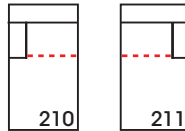

LEO SECTIONAL COLLECTION			
	Chaise 210/211	2-Seated Bench End 214/215	3-Seated Bench End 218/219
Standard Features			
Cloud Cushion	x	x	x
Wooden Leg and Base Finish Options	x	x	x
Sinuous Underconstruction	x	x	x
Options - See Price List for Prices			
Luxe Cushion	No Charge	No Charge	No Charge
Cloud Plus Cushion	x	x	x
Extra Pair Pillows (XP) - 20" non-weltd	x	x	x
Ordering Instructions			
To Order, Please write the following:	Leo-210 RSC/211 LSC	Leo-214 RSE/215 LSE	Leo-218 RSE/219 LSE

Pattern Availability:
RG, PS, NM, RS

210 & 211 Seam Placement:

RG & PS – One seam on cushion, front seat rail, in-back and outback at back cushion break

NM & RS – No Seams