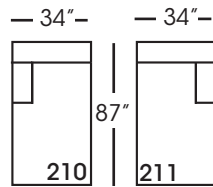

Leo-214/215  
Two Seated Bench End - RSE/LSE  
L73" D34" H37"

Leo-218/219  
Three Seated Bench End w/ Corner-  
RSE/LSE  
L106" D34" H37"

Seat Height 22"  
Seat Depth 21"  
Seat Depth Chaise 73"  
Arm Height 31"

**RG – No seams**

**NM, RS, & PS – One seam on cushion, front seat rail, in-back and outback at back cushion break**

**218 & 219 Seam Placement:**

**RG – No seams**

**NM, RS & PS – Seams on cushion, front seat rail, in-back and outback at back cushion breaks.**

ECLECTIC.SPIRITED.WONDERFULLY COMFORTABLE.

LEO • UPHOLSTERED • LOOSE PILLOW BACK

Alternate Chaise\*  
L34" D87" H37"  
*\*available as right or left seated*

2-Seated Bench End\*  
L73" D34" H37"  
*\*available as right or left seated*

3-Seated Bench End\*  
L106" D34" H37"  
*\*available as right or left seated*