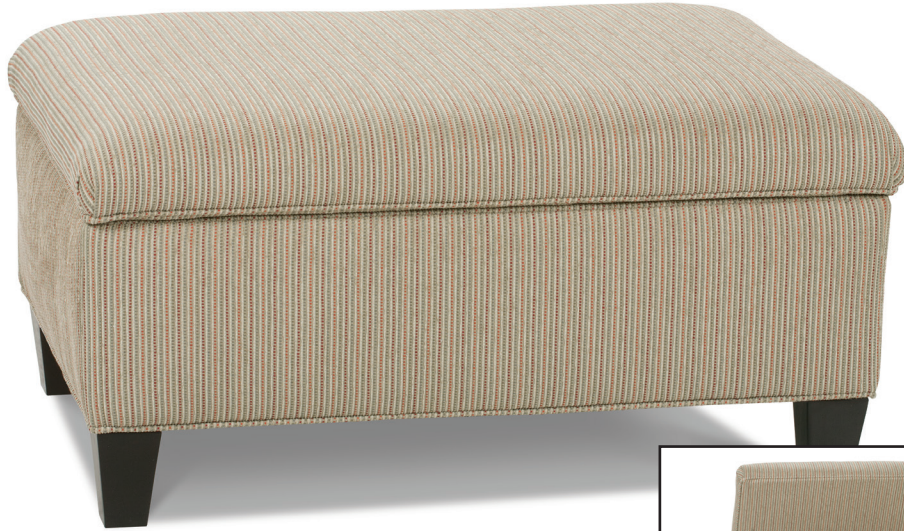

# Hess

F33-000 Storage Ottoman  
 L39" D25" H19"  
 L99cm D64cm H48cm

Standard Features	F33-000
Wooden Leg Finish Choices	✓

**Pattern Availability: RG, PS, RS, NM**

This is a suggested fabric application and wood finish. Fabrics shown are subject to change.  
 Dimensions may vary slightly from piece to piece due to individual hand craftsmanship.  
 All furniture style names are for internal reference only, not intended for commercial use.