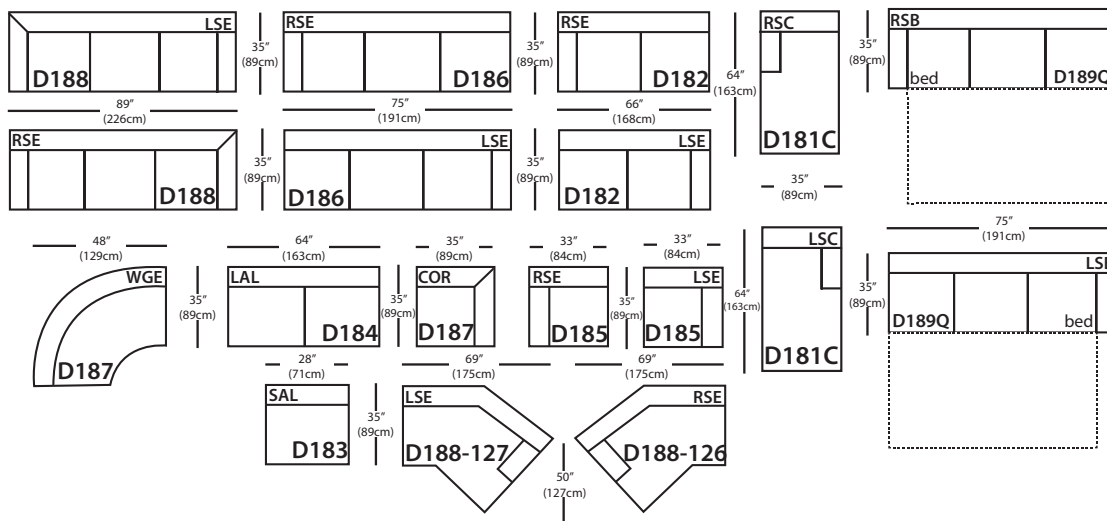

Monaco Sectional

Shown in fabric 13244-19, throw pillow in fabric 19266-18 (TP), extra throw pillow 24066-18 (XP).

Overall Height: 36" Seat Height: 20" Seat Depth: 22" Arm Height: 24"

Standard Features	D188-000	D182-000	D186-000	9259Q-000	D184-000	D181C-000	D185-000	D183SAL-000	D187-000	D187-COR	D188-126/127
Loose Pillow Back	✓	✓	✓	✓	✓	✓	✓	✓	✓	✓	✓
One 18" Large Throw Pillow (LTP)	2	✓	✓	✓	N/A	✓	✓	N/A	✓	✓	2
One 16" Small Throw Pillow (STP)	✓	✓	✓	✓	N/A	✓	✓	N/A	N/A	N/A	✓
300CC Cushion	✓	✓	✓	✓	✓	✓	✓	✓	✓	✓	✓
Suspension System	sinuous	sinuous	sinuous	N/A	sinuous	sinuous	sinuous	sinuous	sinuous	sinuous	webbing
Options - See Price List for Prices											
Feather Soft Cushion Package	✓	✓	✓	✓	✓	✓	✓	✓	✓	✓	✓
Fringe (BLF)	✓	✓	✓	✓	✓	N/A	✓	N/A	✓	✓	✓
Fitted Arm Covers	✓	✓	✓	✓	✓	N/A	N/A	N/A	N/A	N/A	✓
Sleeper Mattress Options Available	N/A	N/A	N/A	✓	N/A	N/A	N/A	N/A	N/A	N/A	N/A
Extra Firm	✓	✓	✓	✓	✓	✓	✓	✓	✓	✓	✓
M850 Cushion	✓	✓	✓	✓	✓	✓	✓	✓	✓	✓	✓

Pattern Availability: RG, PS, NM

This is a suggested fabric application and wood finish. Fabrics shown are subject to change.

Dimensions may vary slightly from piece to piece due to individual hand craftsmanship.