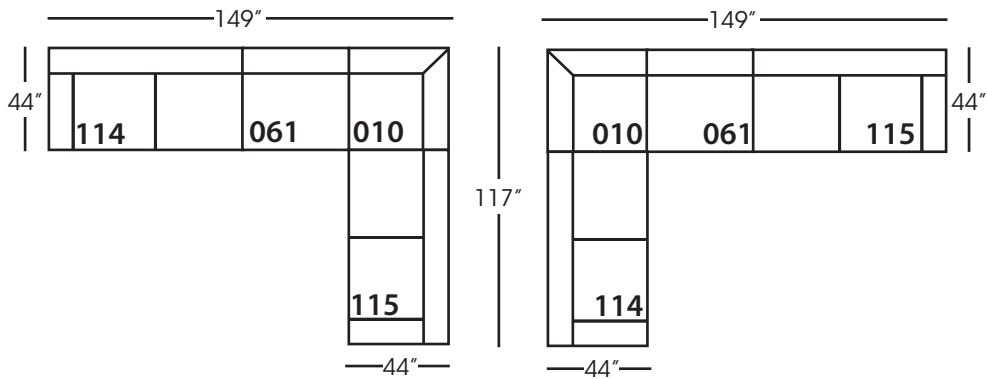

Caspian-010 Corner
L44" D44" H36"

Caspian-061 Small Armless
L32" D44" H36"

Caspian 114/115
Two Seat End - RSE/LSE
L73" D44" H36"

Seat Height 19"
Seat Depth 23"
Arm Height 23"

CASPIAN SECTIONAL COLLECTION				
	Ottoman 005	Corner 010	Single Seat Armless 061	Two Seat End 114/115
Standard Features				
Cloud Cushion	x	x	x	x
Sinuous Underconstruction	x	x	x	x
Options - See Price List for Prices				
Luxe Cushion	No Charge	No Charge	No Charge	No Charge
Cloud Plus Cushion	x	x	x	x
Extra Pillows (XP) - One pair 20" Non-Welt TP	N/A	N/A	N/A	x
Ordering Instructions				
To Order, Please write the following:	Caspian-005	Caspian-010	Caspian-061	Caspian-114/115

Pattern Availability: RG, PS, NM*, RS*

***Seams on seat, outback and in-back at cushion breaks.**

PLEASE NOTE: Backs have bullnose edge, so any pattern will be upside down on the back side and will not align with the seat cushion when turned.

Ottoman - 005
L32" D32" H18"

Corner - 010
L44" D44" H36"

Single Seat Armless - 061
L32" D44" H36"

Two Seat End - 114/115
L73" D44" H36"

*available as right or left seated