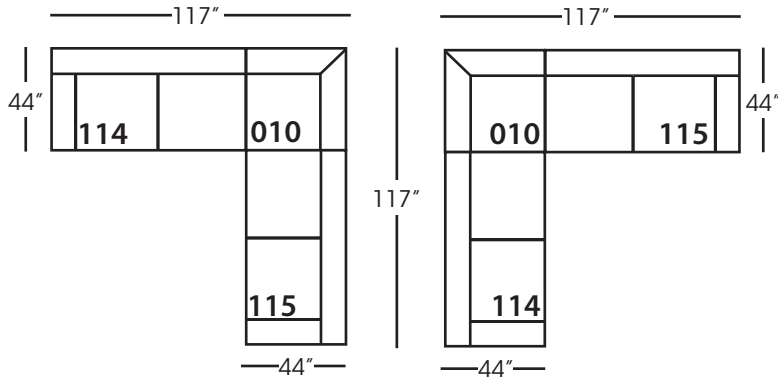

Caspian-010 Corner
L44" D44" H36"

Caspian-061 Small Armless
L32" D44" H36"

Caspian 114/115
Two Seat End - RSE/LSE
L73" D44" H36"

Seat Height 19"
Seat Depth 23"
Arm Height 23"

CASPIAN SECTIONAL COLLECTION				
	Ottoman 005	Corner 010	Single Seat Armless 061	Two Seat End 114/115
Standard Features				
Cloud Cushion	x	x	x	x
Sinuous Underconstruction	x	x	x	x
Options - See Price List for Prices				
Luxe Cushion	No Charge	No Charge	No Charge	No Charge
Cloud Plus Cushion	x	x	x	x
Extra Pillows (XP) - One pair 20" Non-Welt TP	N/A	N/A	N/A	x
Ordering Instructions				
To Order, Please write the following:	Caspian-005	Caspian-010	Caspian-061	Caspian-114/115

Pattern Availability: RG, PS, NM*, RS*

***Seams on seat, outback and in-back at cushion breaks.**

PLEASE NOTE: Backs have bullnose edge, so any pattern will be upside down on the back side and will not align with the seat cushion when turned.

Ottoman - 005
L32" D32" H18"

Corner - 010
L44" D44" H36"

Single Seat Armless - 061
L32" D44" H36"

Two Seat End - 114/115
L73" D44" H36"

*available as right or left seated