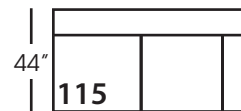

Caspian-010 Corner
L44" D44" H36"

Caspian-061 Small Armless
L32" D44" H36"

Caspian 114/115
Two Seat End - RSE/LSE
L73" D44" H36"

Seat Height 19"
Seat Depth 23"
Arm Height 23"

CASPIAN SECTIONAL COLLECTION				
	Ottoman 005	Corner 010	Single Seat Armless 061	Two Seat End 114/115
Standard Features				
Cloud Cushion	x	x	x	x
Sinuous Underconstruction	x	x	x	x
Options - See Price List for Prices				
Luxe Cushion	No Charge	No Charge	No Charge	No Charge
Cloud Plus Cushion	x	x	x	x
Extra Pillows (XP) - One pair 20" Non-Welt TP	N/A	N/A	N/A	x
Ordering Instructions				
To Order, Please write the following:	Caspian-005	Caspian-010	Caspian-061	Caspian-114/115

Ottoman - 005
L32" D32" H18"

Corner - 010
L44" D44" H36"

Single Seat Armless - 061
L32" D44" H36"

Two Seat End - 114/115
L73" D44" H36"

*available as right or left seated