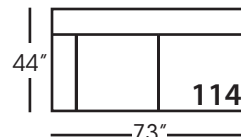

Caspian-010 Corner
L44" D44" H36"

Caspian-061 Small Armless
L32" D44" H36"

Caspian 114/115
Two Seat End - RSE/LSE
L73" D44" H36"

Seat Height 19"
Seat Depth 23"
Arm Height 23"

CASPIAN SECTIONAL COLLECTION				
	Ottoman 005	Corner 010	Single Seat Armless 061	Two Seat End 114/115
Standard Features				
Cloud Cushion	x	x	x	x
Sinuous Underconstruction	x	x	x	x
Options - See Price List for Prices				
Luxe Cushion	No Charge	No Charge	No Charge	No Charge
Cloud Plus Cushion	x	x	x	x
Extra Pillows (XP) - One pair 20" Non-Welt TP	N/A	N/A	N/A	x
Ordering Instructions				
To Order, Please write the following:	Caspian-005	Caspian-010	Caspian-061	Caspian-114/115

Ottoman - 005
L32" D32" H18"

Corner - 010
L44" D44" H36"

Single Seat Armless - 061
L32" D44" H36"

Two Seat End - 114/115
L73" D44" H36"

*available as right or left seated