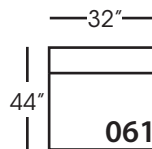

Caspian-010 Corner
L44" D44" H36"

Caspian-061 Small Armless
L32" D44" H36"

Caspian 114/115
Two Seat End - RSE/LSE
L73" D44" H36"

Seat Height 19"
Seat Depth 23"
Arm Height 23"

CASPIAN SECTIONAL COLLECTION				
	Ottoman 005	Corner 010	Single Seat Armless 061	Two Seat End 114/115
Standard Features				
Cloud Cushion	x	x	x	x
Sinuous Underconstruction	x	x	x	x
Options - See Price List for Prices				
Luxe Cushion	No Charge	No Charge	No Charge	No Charge
Cloud Plus Cushion	x	x	x	x
Extra Pillows (XP) - One pair 20" Non-Welt TP	N/A	N/A	N/A	x
Ordering Instructions				
To Order, Please write the following:	Caspian-005	Caspian-010	Caspian-061	Caspian-114/115

Ottoman - 005
L32" D32" H18"

Corner - 010
L44" D44" H36"

Single Seat Armless - 061
L32" D44" H36"

Two Seat End - 114/115
L73" D44" H36"

*available as right or left seated