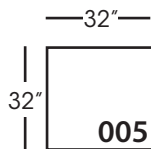

Caspian-010 Corner
L44" D44" H36"

Caspian-061 Small Armless
L32" D44" H36"

Caspian 114/115
Two Seat End - RSE/LSE
L73" D44" H36"

Seat Height 19"
Seat Depth 23"
Arm Height 23"

CASPIAN SECTIONAL COLLECTION				
	Ottoman 005	Corner 010	Single Seat Armless 061	Two Seat End 114/115
Standard Features				
Cloud Cushion	x	x	x	x
Sinuous Underconstruction	x	x	x	x
Options - See Price List for Prices				
Luxe Cushion	No Charge	No Charge	No Charge	No Charge
Cloud Plus Cushion	x	x	x	x
Extra Pillows (XP) - One pair 20" Non-Welt TP	N/A	N/A	N/A	x
Ordering Instructions				
To Order, Please write the following:	Caspian-005	Caspian-010	Caspian-061	Caspian-114/115

Pattern Availability: RG, PS, NM*, RS*

***Seams on seat, outback and in-back at cushion breaks.**

PLEASE NOTE: Backs have bullnose edge, so any pattern will be upside down on the back side and will not align with the seat cushion when turned.

Ottoman - 005
L32" D32" H18"

Corner - 010
L44" D44" H36"

Single Seat Armless - 061
L32" D44" H36"

Two Seat End - 114/115
L73" D44" H36"

*available as right or left seated