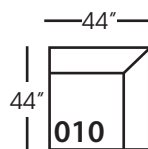

Caspian-010 Corner
L44" D44" H36"

Caspian-061 Small Armless
L32" D44" H36"

Caspian 114/115
Two Seat End - RSE/LSE
L73" D44" H36"

Seat Height 19"
Seat Depth 23"
Arm Height 23"

CASPIAN SECTIONAL COLLECTION				
	Ottoman 005	Corner 010	Single Seat Armless 061	Two Seat End 114/115
Standard Features				
Cloud Cushion	x	x	x	x
Sinuous Underconstruction	x	x	x	x
Options - See Price List for Prices				
Luxe Cushion	No Charge	No Charge	No Charge	No Charge
Cloud Plus Cushion	x	x	x	x
Extra Pillows (XP) - One pair 20" Non-Welt TP	N/A	N/A	N/A	x
Ordering Instructions				
To Order, Please write the following:	Caspian-005	Caspian-010	Caspian-061	Caspian-114/115

Pattern Availability: RG, PS, NM*, RS*

***Seams on seat, outback and in-back at cushion breaks.**

PLEASE NOTE: Backs have bullnose edge, so any pattern will be upside down on the back side and will not align with the seat cushion when turned.

Ottoman - 005
L32" D32" H18"

Corner - 010
L44" D44" H36"

Single Seat Armless - 061
L32" D44" H36"

Two Seat End - 114/115
L73" D44" H36"

*available as right or left seated