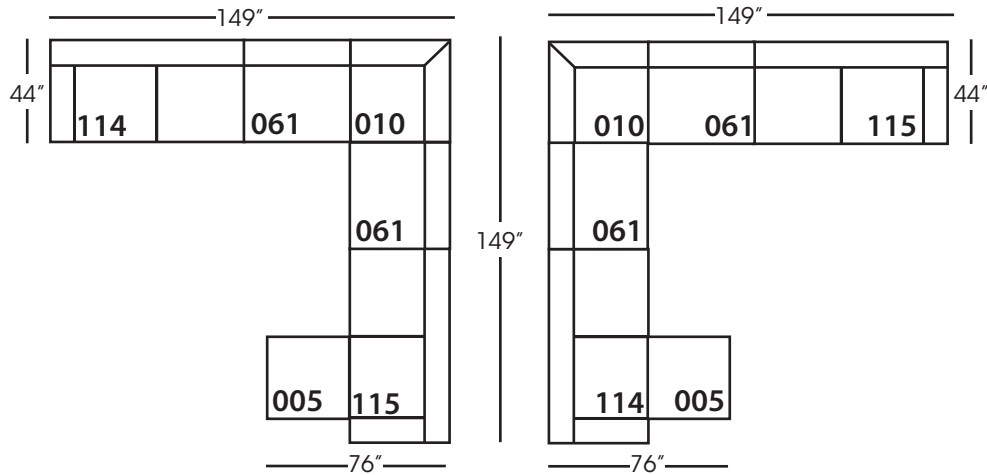

Caspian-010 Corner
L44" D44" H36"

Caspian-061 Small Armless
L32" D44" H36"

Caspian 114/115
Two Seat End - RSE/LSE
L73" D44" H36"

Seat Height 19"
Seat Depth 23"
Arm Height 23"

CASPIAN SECTIONAL COLLECTION				
	Ottoman 005	Corner 010	Single Seat Armless 061	Two Seat End 114/115
Standard Features				
Cloud Cushion	x	x	x	x
Sinuous Underconstruction	x	x	x	x
Options - See Price List for Prices				
Luxe Cushion	No Charge	No Charge	No Charge	No Charge
Cloud Plus Cushion	x	x	x	x
Extra Pillows (XP) - One pair 20" Non-Welt TP	N/A	N/A	N/A	x
Ordering Instructions				
To Order, Please write the following:	Caspian-005	Caspian-010	Caspian-061	Caspian-114/115

Pattern Availability: RG, PS, NM*, RS*

***Seams on seat, outback and in-back at cushion breaks.**

PLEASE NOTE: Backs have bullnose edge, so any pattern will be upside down on the back side and will not align with the seat cushion when turned.

Ottoman - 005
L32" D32" H18"

Corner - 010
L44" D44" H36"

Single Seat Armless - 061
L32" D44" H36"

Two Seat End - 114/115
L73" D44" H36"

*available as right or left seated