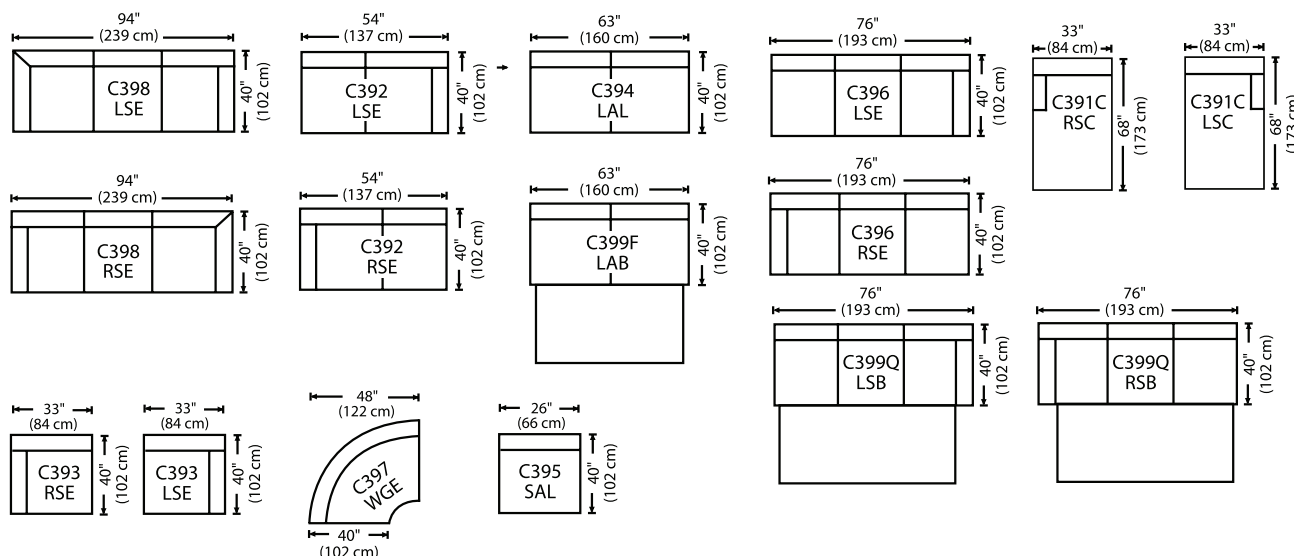

Masquerade

Shown in fabric 15126-04, throw pillows in fabric 19072-04.

Overall Height: 39" Seat Height: 21" Seat Depth: 21" Arm Height: 25"

This style series features a slipcover over an upholstered muslin base.

Standard Features	C392-000	C398-000	C396-000	C391C-000	C399Q-000	C394-000	C399F-000	C393-000	C395-000	C397-000
Loose Pillow Back	✓	✓	✓	✓	✓	✓	✓	✓	✓	✓
One 20" Down Blend Throw Pillows (TP)	✓	2 TPS	✓	✓	✓	N/A	N/A	✓	N/A	✓
M850 Cushion (MSC)	✓	✓	✓	✓	✓	✓	✓	✓	✓	✓
Suspension System	sinuous	sinuous	sinuous	sinuous	N/A	sinuous	N/A	sinuous	sinuous	sinuous
Options — See Price List for Prices										
Feather Soft Cushion Package	✓	✓	✓	✓	✓	✓	✓	✓	✓	✓
Contrasting Welt Fabric (CW)	✓	✓	✓	✓	✓	✓	✓	✓	✓	✓
Fringe (BLF)	✓	✓	✓	✓	✓	N/A	N/A	✓	N/A	✓
CloudCoil Innerspring Air Mattress	N/A	N/A	N/A	N/A	✓	N/A	✓	N/A	N/A	N/A