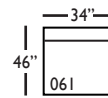

Bristol-SLIP-116/117
Right/Left Three Seated End
L92" D46" H35"

Bristol-SLIP-118/119
Right/Left Three Seated End
w/ Corner
L106" D46" H35"

Seat Height 21"
Seat Depth 27"
Arm Height 24"

This is a suggested application. Application is subject to change.
Sizes and Dimensions will vary from piece to piece due to the individual hand craftsmanship used in every style we produce.
All furniture style names are for internal reference only, not intended for commercial use.

Pattern Availability: RG, PS, NM, RS

ECLECTIC.SPIRITED.WONDERFULLY COMFORTABLE.

BRISTOL • SLIPCOVER • LOOSE PILLOW BACK

3-Seat End with Corner 118/119*
L106" D46" H35"
**available as right or left seated*

3-Seat End 116/117*
L92" D46" H35"
**available as right or left seated*

2-Seat End 114/115*
L72" D46" H35"
**available as right or left seated*

Chaise 110/111*
L40" D67" H35"
**available as right or left seated*

Large Armless 041
L67" D46" H35"

Small Armless 061
L34" D46" H35"