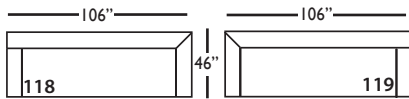

ECLECTIC.SPIRITED.WONDERFULLY COMFORTABLE.

BRISTOL • SLIPCOVER • LOOSE PILLOW BACK

3-Seat End with Corner 118/119*
L106" D46" H35"
*available as right or left seated