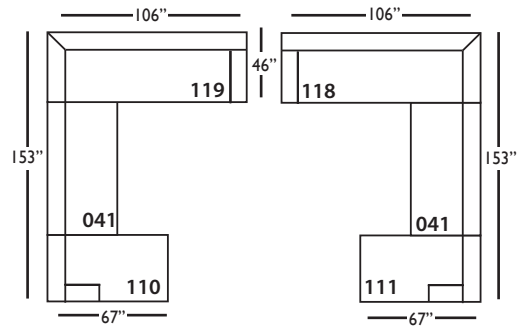

ECLECTIC.SPIRITED.WONDERFULLY COMFORTABLE.

BRISTOL • SLIPCOVER • LOOSE PILLOW BACK