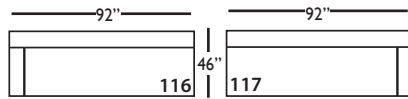

Bristol-SLIP-116/117
Right/Left Three Seated End
L92" D46" H35"

Bristol-SLIP-118/119
Right/Left Three Seated End
w/ Corner
L106" D46" H35"

Seat Height 21"
Seat Depth 27"
Arm Height 24"

This is a suggested application. Application is subject to change.
Sizes and Dimensions will vary from piece to piece due to the individual hand craftsmanship used in every style we produce.
All furniture style names are for internal reference only, not intended for commercial use.

BRISTOL SLIPCOVER SECTIONAL COLLECTION

	Large Armless 041	Small Armless 061	Chaise 110/111	2-Seat End 114/115	3-Seat End 116/117	3-Seat End w/Corner 118/119
Standard Features						
20" Contrasting Down Blend Throw Pillow (LTP)	N/A	N/A	x	x	x	x(2)
18" Contrasting Down Blend Throw Pillow (STP)	N/A	N/A	x	x	x	x(2)
14" Contrasting Down Blend Kidney Pillow (KP)	x(2)	N/A	N/A	N/A	N/A	N/A
Cloud Cushion:	x	x	x	x	x	x
Sinuous Underconstruction	x	x	x	x	x	x
Options - See Price List for Prices						
Luxe Cushion:	No Charge	No Charge	No Charge	No Charge	No Charge	No Charge
Cloud Plus Cushion	x	x	x	x	x	x
Extra Pillow (XP)	N/A	N/A	x	x	x	x
Ordering Instructions						
To Order, Please write the following:	Bristol-Slip-041	Bristol-Slip-061	Bristol-Slip-110/111	Bristol-Slip-116/117	Bristol-Slip-116/117	Bristol-Slip-118/119
Additional Slipcovers						
To Order, Please write the following:	Bristol-SCO-041	Bristol-SCO-061	Bristol-SCO-110/111	Bristol-SCO-116/117	Bristol-SCO-116/117	Bristol-SCO-118/119

Pattern Availability: RG, PS, NM, RS

ECLECTIC.SPIRITED.WONDERFULLY COMFORTABLE.

BRISTOL • SLIPCOVER • LOOSE PILLOW BACK

3-Seat End with Corner 118/119*
L106" D46" H35"
**available as right or left seated*