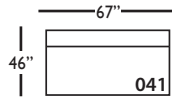

Bristol-SLIP-116/117
Right/Left Three Seated End
L92" D46" H35"

Bristol-SLIP-118/119
Right/Left Three Seated End
w/ Corner
L106" D46" H35"

Seat Height 21"
Seat Depth 27"
Arm Height 24"

This is a suggested application. Application is subject to change.
Sizes and Dimensions will vary from piece to piece due to the individual hand craftsmanship used in every style we produce.
All furniture style names are for internal reference only, not intended for commercial use.

Pattern Availability: RG, PS, NM, RS

ECLECTIC.SPIRITED.WONDERFULLY COMFORTABLE.

BRISTOL • SLIPCOVER • LOOSE PILLOW BACK

3-Seat End with Corner 118/119*
L106" D46" H35"
**available as right or left seated*

3-Seat End 116/117*
L92" D46" H35"
**available as right or left seated*

2-Seat End 114/115*
L72" D46" H35"
**available as right or left seated*

Chaise 110/111*
L40" D67" H35"
**available as right or left seated*

Large Armless 041
L67" D46" H35"

Small Armless 061
L34" D46" H35"