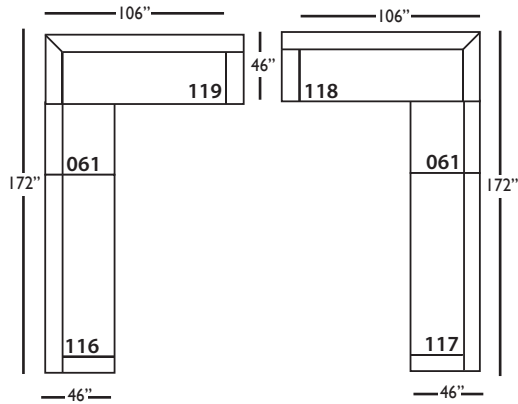

ECLECTIC.SPIRITED.WONDERFULLY COMFORTABLE.

BRISTOL • SLIPCOVER • LOOSE PILLOW BACK