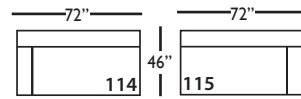

Bristol-SLIP-116/117
Right/Left Three Seated End
L92" D46" H35"

Bristol-SLIP-118/119
Right/Left Three Seated End
w/ Corner
L106" D46" H35"

Seat Height 21"
Seat Depth 27"
Arm Height 24"

This is a suggested application. Application is subject to change.
Sizes and Dimensions will vary from piece to piece due to the individual hand craftsmanship used in every style we produce.
All furniture style names are for internal reference only, not intended for commercial use.

BRISTOL SLIPCOVER SECTIONAL COLLECTION

	Large Armless 041	Small Armless 061	Chaise 110/111	2-Seat End 114/115	3-Seat End 116/117	3-Seat End w/Corner 118/119
Standard Features						
20" Contrasting Down Blend Throw Pillow (LTP)	N/A	N/A	x	x	x	x(2)
18" Contrasting Down Blend Throw Pillow (STP)	N/A	N/A	x	x	x	x(2)
14" Contrasting Down Blend Kidney Pillow (KP)	x(2)	N/A	N/A	N/A	N/A	N/A
Cloud Cushion:	x	x	x	x	x	x
Sinuous Underconstruction	x	x	x	x	x	x
Options - See Price List for Prices						
Luxe Cushion:	No Charge	No Charge	No Charge	No Charge	No Charge	No Charge
Cloud Plus Cushion	x	x	x	x	x	x
Extra Pillow (XP)	N/A	N/A	x	x	x	x
Ordering Instructions						
To Order, Please write the following:	Bristol-Slip-041	Bristol-Slip-061	Bristol-Slip-110/111	Bristol-Slip-116/117	Bristol-Slip-116/117	Bristol-Slip-118/119
Additional Slipcovers						
To Order, Please write the following:	Bristol-SCO-041	Bristol-SCO-061	Bristol-SCO-110/111	Bristol-SCO-116/117	Bristol-SCO-116/117	Bristol-SCO-118/119

Pattern Availability: RG, PS, NM, RS

ECLECTIC.SPIRITED.WONDERFULLY COMFORTABLE.

BRISTOL • SLIPCOVER • LOOSE PILLOW BACK

3-Seat End with Corner 118/119*
L106" D46" H35"
**available as right or left seated*

3-Seat End 116/117*
L92" D46" H35"
**available as right or left seated*

2-Seat End 114/115*
L72" D46" H35"
**available as right or left seated*

Chaise 110/111*
L40" D67" H35"
**available as right or left seated*