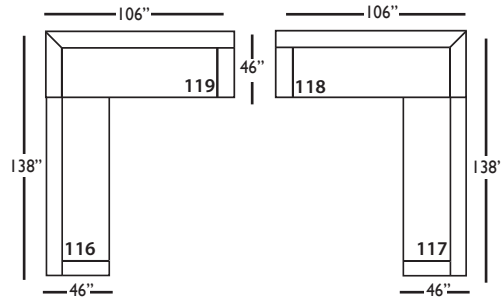

ECLECTIC.SPIRITED.WONDERFULLY COMFORTABLE.

BRISTOL • SLIPCOVER • LOOSE PILLOW BACK