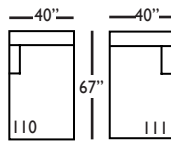

Bristol-SLIP-116/117
Right/Left Three Seated End
L92" D46" H35"

Bristol-SLIP-118/119
Right/Left Three Seated End
w/ Corner
L106" D46" H35"

Seat Height 21"
Seat Depth 27"
Arm Height 24"

This is a suggested application. Application is subject to change.
Sizes and Dimensions will vary from piece to piece due to the individual hand craftsmanship used in every style we produce.
All furniture style names are for internal reference only, not intended for commercial use.

Pattern Availability: RG, PS, NM, RS

ECLECTIC.SPIRITED.WONDERFULLY COMFORTABLE.

BRISTOL • SLIPCOVER • LOOSE PILLOW BACK

3-Seat End with Corner 118/119*
L106" D46" H35"
**available as right or left seated*

3-Seat End 116/117*
L92" D46" H35"
**available as right or left seated*

2-Seat End 114/115*
L72" D46" H35"
**available as right or left seated*

Chaise 110/111*
L40" D67" H35"
**available as right or left seated*

Large Armless 041
L67" D46" H35"

Small Armless 061
L34" D46" H35"