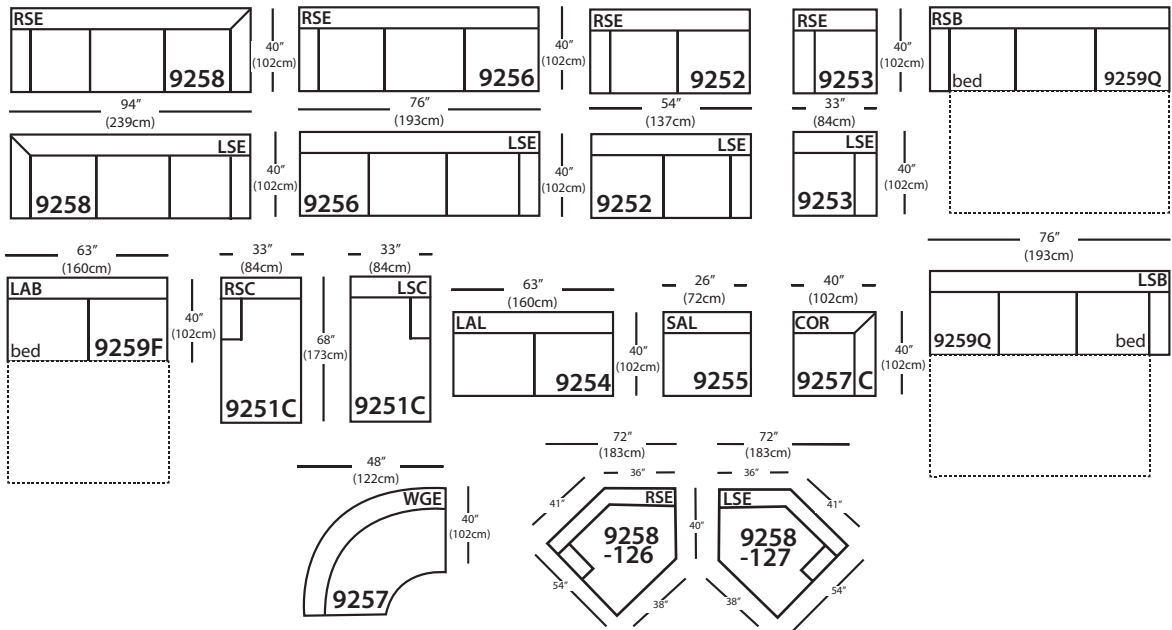

Brentwood

Shown in fabric 19119-89, throw pillow in fabric 14837-50.

Overall Height: 36" Seat Height: 21" Seat Depth: 21" Arm Height: 25"

This sofa uses connector clips.

Standard Features	9252-000	9258-000	9256-000	9254-000	9259Q-000	9251C-000	9259F-000	9253-000	9257COR-000	9255-000	9257-000	9258-126/127
Loose Pillow Back	✓	✓	✓	✓	✓	✓	✓	✓	✓	✓	✓	✓
One 21" Throw Pillow (TP)	✓	2 TPS	✓	N/A	✓	✓	N/A	✓	✓	N/A	✓	2 TPS
300CC Cushion	✓	✓	✓	✓	✓	✓	✓	✓	✓	✓	✓	✓
Suspension System	sinuous	sinuous	sinuous	sinuous	N/A	sinuous	N/A	sinuous	sinuous	sinuous	sinuous	webbing
Options - See Price List for Prices												
Feather Soft Cushion Package	✓	✓	✓	✓	✓	✓	✓	✓	✓	✓	✓	✓
Fringe (BLF)	✓	✓	✓	N/A	✓	✓	N/A	✓	✓	N/A	✓	✓
Fitted Arm Covers	✓	✓	✓	N/A	✓	✓	N/A	N/A	N/A	N/A	N/A	✓
Cloud Coil Innerspring Air Mattress	N/A	N/A	N/A	N/A	✓	N/A	✓	N/A	N/A	N/A	N/A	N/A
M850 Cushion	✓	✓	✓	✓	✓	✓	✓	✓	✓	✓	✓	✓

Pattern Availability: RG, RS, PS, NM

This is a suggested fabric application and wood finish. Fabrics shown are subject to change. Dimensions may vary slightly from piece to piece due to individual hand craftsmanship. All furniture style names are for internal reference only, not intended for commercial use.