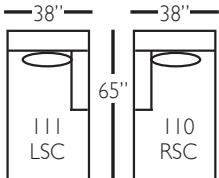

Bradford Slip Sectional

Standard Features	P604-SLIP-041 Large Armless	P604-SLIP-061 Small Armless	P604-SLIP-110/111 Right/Left Chaise	P604-SLIP-114/115 Right/Left Two Seated End	P604-SLIP-118/119 Right/Left Three Seated End w/ Corner
Loose Pillow Back	✓	✓	✓	✓	✓
One 22" Non-Welted Down-Blend Throw Pillow (TP)	N/A	N/A	✓	✓	✓ (2)
Harmony Cushion	✓	✓	✓	✓	✓
Suspension System	sinuous	sinuous	sinuous	sinuous	sinuous
Options - See Price List for Prices					
Extra Throw Pillows (XP)	N/A	N/A	✓	✓	✓
Cloud Cushion	✓	✓	✓	✓	✓

Pattern Availability: RG, PS, NM, RS

This is a suggested application. Application is subject to change.
 Sizes and Dimensions will vary from piece to piece due to the individual hand craftsmanship used in every style we produce.
 All furniture style names are for internal reference only, not intended for commercial use.

Bradford Slip Sectional

P604-Slip-118 - RSE
P604-Slip-119 - LSE

P604-Slip-114 - RSE
P604-Slip-115 - LSE

P604-Slip-110 - RSC
P604-Slip-111 - LSC

P604-Slip-061 - SAL

P604-Slip-041 - LAL