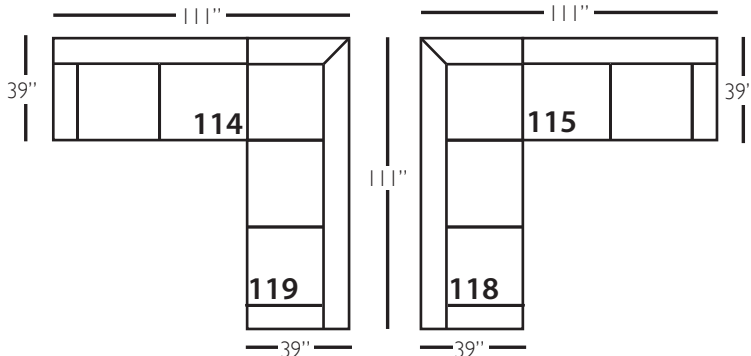

Bradford Slip Sectional

P604-Slip-118 - RSE
P604-Slip-119 - LSE