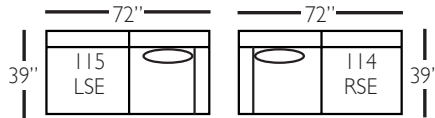

Bradford Slip Sectional

P604-Slip-114 - RSE
P604-Slip-115 - LSE