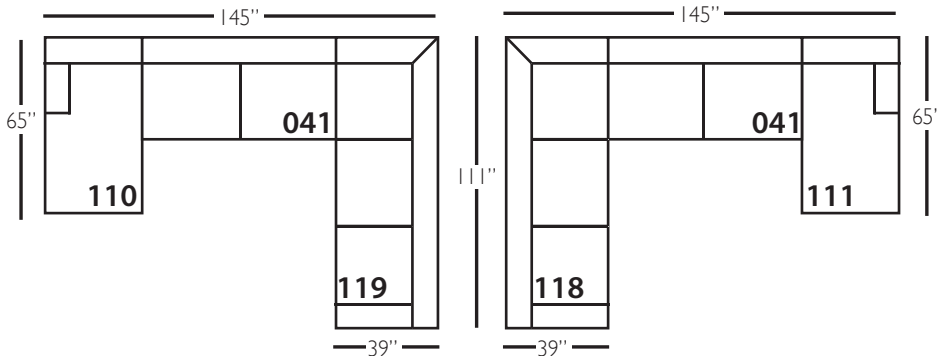

Bradford Slip Sectional

P604-Slip-118 - RSE
P604-Slip-119 - LSE