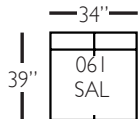

Bradford Slip Sectional

Standard Features	P604-SLIP-041 Large Armless	P604-SLIP-061 Small Armless	P604-SLIP-110/111 Right/Left Chaise	P604-SLIP-114/115 Right/Left Two Seated End	P604-SLIP-118/119 Right/Left Three Seated End w/ Corner
Loose Pillow Back	✓	✓	✓	✓	✓
One 22" Non-Welted Down-Blend Throw Pillow (TP)	N/A	N/A	✓	✓	✓ (2)
Harmony Cushion	✓	✓	✓	✓	✓
Suspension System	sinuous	sinuous	sinuous	sinuous	sinuous
Options - See Price List for Prices					
Extra Throw Pillows (XP)	N/A	N/A	✓	✓	✓
Cloud Cushion	✓	✓	✓	✓	✓

Bradford Slip Sectional

P604-Slip-118 - RSE
P604-Slip-119 - LSE

P604-Slip-114 - RSE
P604-Slip-115 - LSE

P604-Slip-110 - RSC
P604-Slip-111 - LSC

P604-Slip-061 - SAL

P604-Slip-041 - LAL