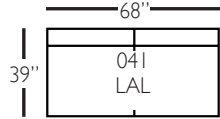

P604-Slip-041 - LAL