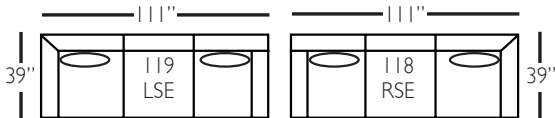

Bradford Slip Sectional

P604-Slip-118 - RSE
P604-Slip-119 - LSE