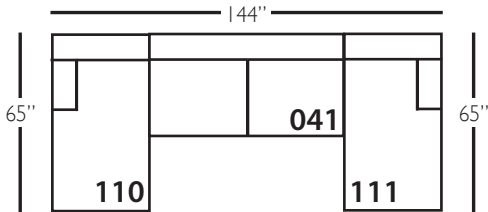

Bradford Slip Sectional

P604-Slip-118 - RSE
P604-Slip-119 - LSE

P604-Slip-114 - RSE
P604-Slip-115 - LSE