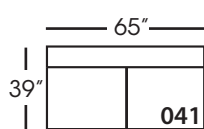

Large Armless
L65" D39" H35"