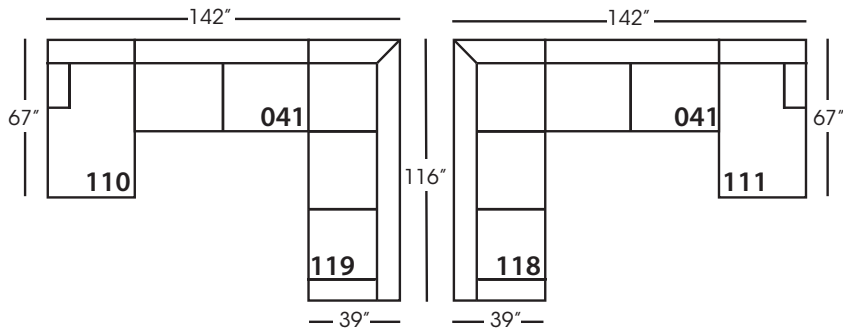

ECLECTIC.SPIRITED.WONDERFULLY COMFORTABLE.

SYLVIE • SLIPCOVER • LOOSE PILLOW BACK