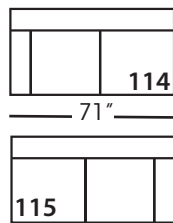

Sylvie-SLIP-116/117  
Large Seated End - RSE/LSE  
L84" D39" H35"

Sylvie-SLIP-118/119  
Three Seat End w/Corner  
RSE/LSE  
L116" D39" H35"

Seat Height 21"  
Seat Depth 24"  
Arm Height 25"

This is a suggested application and is subject to change.  
Sizes and dimensions will vary due to the individual hand crafted techniques and materials used in every style we produce.  
All furniture style names are for internal reference only, not intended for commercial use.

**Pattern Availability: RG, PS, NM, RS**

ECLECTIC.SPIRITED.WONDERFULLY COMFORTABLE.

SYLVIE • SLIPCOVER • LOOSE PILLOW BACK

Corner  
L39" D39" H35"

Large Armless  
L65" D39" H35"

Small Armless  
L33" D39" H35"

One Seated End\*  
L38" D39" H35"  
*\*available as right or left seated*

Chaise\*  
L38" D67" H35"  
*\*available as right or left seated*

Two Seated End\*  
L71" D39" H35"  
*\*available as right or left seated*

Large Seated End\*  
L84" D39" H35"  
*\*available as right or left seated*

3-Seat End with Corner\*  
L116" D39" H35"  
*\*available as right or left seated*