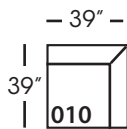

ECLECTIC.SPIRITED.WONDERFULLY COMFORTABLE.

SYLVIE • SLIPCOVER • LOOSE PILLOW BACK

Corner
L39" D39" H35"