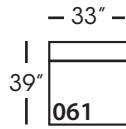

Sylvie-SLIP-116/117  
Large Seated End - RSE/LSE  
L84" D39" H35"

Sylvie-SLIP-118/119  
Three Seat End w/Corner  
RSE/LSE  
L116" D39" H35"

Seat Height 21"  
Seat Depth 24"  
Arm Height 25"

This is a suggested application and is subject to change.  
Sizes and dimensions will vary due to the individual hand crafted techniques and materials used in every style we produce.  
All furniture style names are for internal reference only, not intended for commercial use.

**Pattern Availability: RG, PS, NM, RS**

ECLECTIC.SPIRITED.WONDERFULLY COMFORTABLE.

SYLVIE • SLIPCOVER • LOOSE PILLOW BACK

Corner  
L39" D39" H35"

Large Armless  
L65" D39" H35"

Small Armless  
L33" D39" H35"

One Seated End\*  
L38" D39" H35"  
*\*available as right or left seated*

Chaise\*  
L38" D67" H35"  
*\*available as right or left seated*

Two Seated End\*  
L71" D39" H35"  
*\*available as right or left seated*

Large Seated End\*  
L84" D39" H35"  
*\*available as right or left seated*

3-Seat End with Corner\*  
L116" D39" H35"  
*\*available as right or left seated*