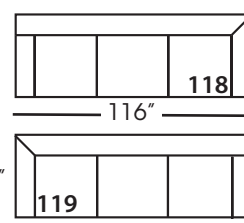

Sylvie-SLIP-116/117  
Large Seated End - RSE/LSE  
L84" D39" H35"

Sylvie-SLIP-118/119  
Three Seat End w/Corner  
RSE/LSE  
L116" D39" H35"

Seat Height 21"  
Seat Depth 24"  
Arm Height 25"

This is a suggested application and is subject to change.  
Sizes and dimensions will vary due to the individual hand crafted techniques and materials used in every style we produce.  
All furniture style names are for internal reference only, not intended for commercial use.

**Pattern Availability: RG, PS, NM, RS**

ECLECTIC.SPIRITED.WONDERFULLY COMFORTABLE.

SYLVIE • SLIPCOVER • LOOSE PILLOW BACK

Corner  
L39" D39" H35"

Large Armless  
L65" D39" H35"

Small Armless  
L33" D39" H35"

One Seated End\*  
L38" D39" H35"  
*\*available as right or left seated*

Chaise\*  
L38" D67" H35"  
*\*available as right or left seated*

Two Seated End\*  
L71" D39" H35"  
*\*available as right or left seated*

Large Seated End\*  
L84" D39" H35"  
*\*available as right or left seated*

3-Seat End with Corner\*  
L116" D39" H35"  
*\*available as right or left seated*