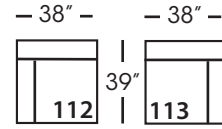

Sylvie-SLIP-116/117  
Large Seated End - RSE/LSE  
L84" D39" H35"

Sylvie-SLIP-118/119  
Three Seat End w/Corner  
RSE/LSE  
L116" D39" H35"

Seat Height 21"  
Seat Depth 24"  
Arm Height 25"

This is a suggested application and is subject to change.  
Sizes and dimensions will vary due to the individual hand crafted techniques and materials used in every style we produce.  
All furniture style names are for internal reference only, not intended for commercial use.

**Pattern Availability: RG, PS, NM, RS**

ECLECTIC.SPIRITED.WONDERFULLY COMFORTABLE.

SYLVIE • SLIPCOVER • LOOSE PILLOW BACK

Corner  
L39" D39" H35"

Large Armless  
L65" D39" H35"

Small Armless  
L33" D39" H35"

One Seated End\*  
L38" D39" H35"  
*\*available as right or left seated*

Chaise\*  
L38" D67" H35"  
*\*available as right or left seated*

Two Seated End\*  
L71" D39" H35"  
*\*available as right or left seated*

Large Seated End\*  
L84" D39" H35"  
*\*available as right or left seated*

3-Seat End with Corner\*  
L116" D39" H35"  
*\*available as right or left seated*