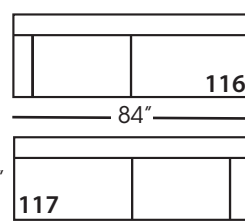

Sylvie-SLIP-116/117  
Large Seated End - RSE/LSE  
L84" D39" H35"

Sylvie-SLIP-118/119  
Three Seat End w/Corner  
RSE/LSE  
L116" D39" H35"

Seat Height 21"  
Seat Depth 24"  
Arm Height 25"

This is a suggested application and is subject to change.  
Sizes and dimensions will vary due to the individual hand crafted techniques and materials used in every style we produce.  
All furniture style names are for internal reference only, not intended for commercial use.

**Pattern Availability: RG, PS, NM, RS**

ECLECTIC.SPIRITED.WONDERFULLY COMFORTABLE.

SYLVIE • SLIPCOVER • LOOSE PILLOW BACK

Corner  
L39" D39" H35"

Large Armless  
L65" D39" H35"

Small Armless  
L33" D39" H35"

One Seated End\*  
L38" D39" H35"  
*\*available as right or left seated*

Chaise\*  
L38" D67" H35"  
*\*available as right or left seated*

Two Seated End\*  
L71" D39" H35"  
*\*available as right or left seated*

Large Seated End\*  
L84" D39" H35"  
*\*available as right or left seated*

3-Seat End with Corner\*  
L116" D39" H35"  
*\*available as right or left seated*