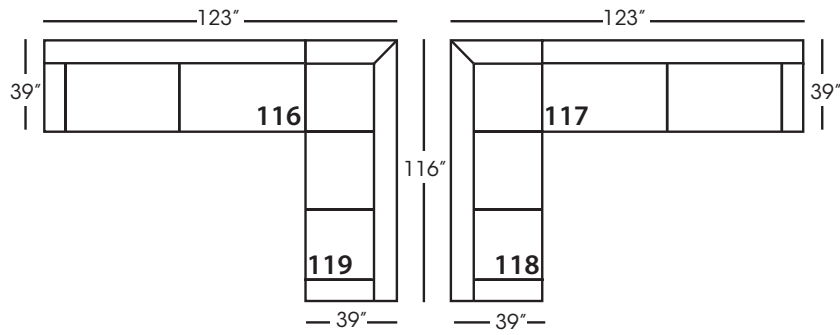

ECLECTIC.SPIRITED.WONDERFULLY COMFORTABLE.

SYLVIE • SLIPCOVER • LOOSE PILLOW BACK