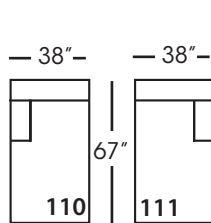

Sylvie-SLIP-116/117  
Large Seated End - RSE/LSE  
L84" D39" H35"

Sylvie-SLIP-118/119  
Three Seat End w/Corner  
RSE/LSE  
L116" D39" H35"

Seat Height 21"  
Seat Depth 24"  
Arm Height 25"

This is a suggested application and is subject to change.  
Sizes and dimensions will vary due to the individual hand crafted techniques and materials used in every style we produce.  
All furniture style names are for internal reference only, not intended for commercial use.

**Pattern Availability: RG, PS, NM, RS**

ECLECTIC.SPIRITED.WONDERFULLY COMFORTABLE.

SYLVIE • SLIPCOVER • LOOSE PILLOW BACK

Corner  
L39" D39" H35"

Large Armless  
L65" D39" H35"

Small Armless  
L33" D39" H35"

One Seated End\*  
L38" D39" H35"  
*\*available as right or left seated*

Chaise\*  
L38" D67" H35"  
*\*available as right or left seated*

Two Seated End\*  
L71" D39" H35"  
*\*available as right or left seated*

Large Seated End\*  
L84" D39" H35"  
*\*available as right or left seated*

3-Seat End with Corner\*  
L116" D39" H35"  
*\*available as right or left seated*