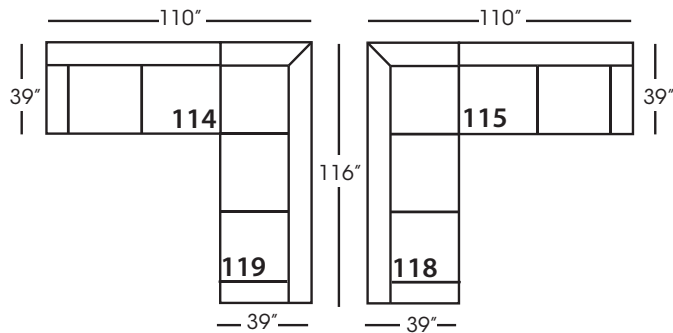

ECLECTIC.SPIRITED.WONDERFULLY COMFORTABLE.

SYLVIE • SLIPCOVER • LOOSE PILLOW BACK