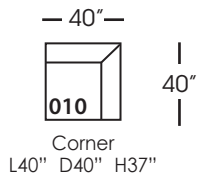

Asher Slip Sectional

*available as right or left seated