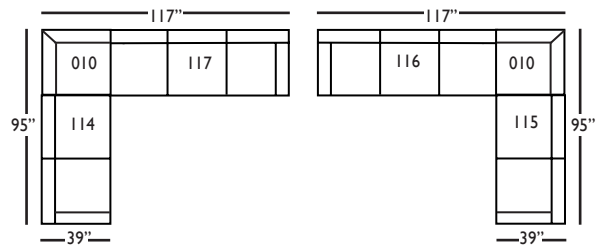

CINDY • SLIPCOVER