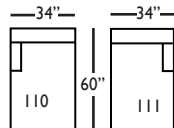

Cindy-SLIP-112/113-Right/Left
Single Seated End
L30" D39" H40"

Cindy-SLIP-061 - Small Armless
L31" D39" H40"

Seat Height 20"

Seat Depth 22"

Arm Height 24"

CINDY SLIPCOVER SECTIONAL COLLECTION

	3-Seat End w/Corner 118/119	3-Seat End 116/117	Chaise 110/111	Large Armless 041
Standard Features				
20" Contrasting Down Blend Throw Pillow	x (2)	x (1)	x (1)	N/A
Cloud Cushion:	x	x	x	x
Sinuuous Underconstruction	x	x	x	x
Options - See Price List for Prices				
Luxe Cushion:	No Charge	No Charge	No Charge	No Charge
Cloud Plus Cushion	x	x	x	x
Contrast Welt (CW)	x	x	x	x
Fitted Arm Covers:	N/A	N/A	N/A	N/A
Ordering Instructions				
To Order, Please write the following:	Cindy-Slip-118/119	Cindy-Slip-116/117	Cindy-Slip-110/111	CindySlip-041

Pattern Availability: RG, PS, NM, RS

CINDY • SLIPCOVER

3-Seat End with Corner 118/119*
L92" D39" H40"
**available as right or left seated*

3-Seat End 116/117*
L78" D39" H40"
**available as right or left seated*

2-Seat End 114/115*
L56" D39" H40"
**available as right or left seated*

Single Seat End 112/113*
L30" D39" H40"
**available as right or left seated*

Chaise 110/111*
L34" D60" H40"
**available as right or left seated*

Large Armless 041
L63" D39" H40"

Small Armless 061
L31" D39" H40"

Corner 010
L39" D39" H40"