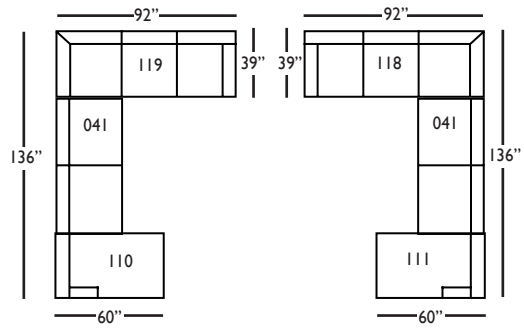

CINDY • SLIPCOVER