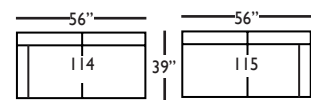

Cindy-SLIP-112/113-Right/Left
Single Seated End
L30" D39" H40"

Cindy-SLIP-061 - Small Armless
L31" D39" H40"

Seat Height 20"

Seat Depth 22"

Arm Height 24"

CINDY SLIPCOVER SECTIONAL COLLECTION

	3-Seat End w/Corner 118/119	3-Seat End 116/117	Chaise 110/111	Large Armless 041
Standard Features				
20" Contrasting Down Blend Throw Pillow	x (2)	x (1)	x (1)	N/A
Cloud Cushion:	x	x	x	x
Sinuuous Underconstruction	x	x	x	x
Options - See Price List for Prices				
Luxe Cushion:	No Charge	No Charge	No Charge	No Charge
Cloud Plus Cushion	x	x	x	x
Contrast Welt (CW)	x	x	x	x
Fitted Arm Covers:	N/A	N/A	N/A	N/A
Ordering Instructions				
To Order, Please write the following:	Cindy-Slip-118/119	Cindy-Slip-116/117	Cindy-Slip-110/111	CindySlip-041

Pattern Availability: RG, PS, NM, RS

CINDY • SLIPCOVER

3-Seat End with Corner 118/119*
L92" D39" H40"
**available as right or left seated*

3-Seat End 116/117*
L78" D39" H40"
**available as right or left seated*

2-Seat End 114/115*
L56" D39" H40"
**available as right or left seated*

Single Seat End 112/113*
L30" D39" H40"
**available as right or left seated*

Chaise 110/111*
L34" D60" H40"
**available as right or left seated*

Large Armless 041
L63" D39" H40"

Small Armless 061
L31" D39" H40"

Corner 010
L39" D39" H40"