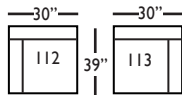

Cindy-SLIP-112/113-Right/Left
Single Seated End
L30" D39" H40"

Cindy-SLIP-061 - Small Armless
L31" D39" H40"

Seat Height 20"

Seat Depth 22"

Arm Height 24"

CINDY SLIPCOVER SECTIONAL COLLECTION

	3-Seat End w/Corner 118/119	3-Seat End 116/117	Chaise 110/111	Large Armless 041
Standard Features				
20" Contrasting Down Blend Throw Pillow	x (2)	x (1)	x (1)	N/A
Cloud Cushion:	x	x	x	x
Sinuuous Underconstruction	x	x	x	x
Options - See Price List for Prices				
Luxe Cushion:	No Charge	No Charge	No Charge	No Charge
Cloud Plus Cushion	x	x	x	x
Contrast Welt (CW)	x	x	x	x
Fitted Arm Covers:	N/A	N/A	N/A	N/A
Ordering Instructions				
To Order, Please write the following:	Cindy-Slip-118/119	Cindy-Slip-116/117	Cindy-Slip-110/111	CindySlip-041

Pattern Availability: RG, PS, NM, RS

CINDY • SLIPCOVER

3-Seat End with Corner 118/119*
L92" D39" H40"
**available as right or left seated*

3-Seat End 116/117*
L78" D39" H40"
**available as right or left seated*

2-Seat End 114/115*
L56" D39" H40"
**available as right or left seated*

Single Seat End 112/113*
L30" D39" H40"
**available as right or left seated*

Chaise 110/111*
L34" D60" H40"
**available as right or left seated*

Large Armless 041
L63" D39" H40"

Small Armless 061
L31" D39" H40"

Corner 010
L39" D39" H40"