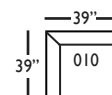

Pattern Availability: RG, PS, NM, RS

CINDY • SLIPCOVER

3-Seat End with Corner 118/119*
L92" D39" H40"
**available as right or left seated*

3-Seat End 116/117*
L78" D39" H40"
**available as right or left seated*

2-Seat End 114/115*
L56" D39" H40"
**available as right or left seated*

Single Seat End 112/113*
L30" D39" H40"
**available as right or left seated*

Chaise 110/111*
L34" D60" H40"
**available as right or left seated*

Large Armless 041
L63" D39" H40"

Small Armless 061
L31" D39" H40"

Corner 010
L39" D39" H40"