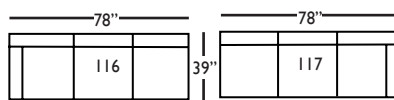

Cindy-SLIP-112/113-Right/Left
Single Seated End
L30" D39" H40"

Cindy-SLIP-061 - Small Armless
L31" D39" H40"

Seat Height 20"

Seat Depth 22"

Arm Height 24"

CINDY SLIPCOVER SECTIONAL COLLECTION

	3-Seat End w/Corner 118/119	3-Seat End 116/117	Chaise 110/111	Large Armless 041
Standard Features				
20" Contrasting Down Blend Throw Pillow	x (2)	x (1)	x (1)	N/A
Cloud Cushion:	x	x	x	x
Sinuuous Underconstruction	x	x	x	x
Options - See Price List for Prices				
Luxe Cushion:	No Charge	No Charge	No Charge	No Charge
Cloud Plus Cushion	x	x	x	x
Contrast Welt (CW)	x	x	x	x
Fitted Arm Covers:	N/A	N/A	N/A	N/A
Ordering Instructions				
To Order, Please write the following:	Cindy-Slip-118/119	Cindy-Slip-116/117	Cindy-Slip-110/111	CindySlip-041

CINDY SLIPCOVER SECTIONAL COLLECTION

	Corner 010	2-Seat End 114/115	Single Seat End 112/113	Small Armless 061
Standard Features				
20" Contrasting Down Blend Throw Pillow	x (1)	x (1)	x (1)	N/A
Cloud Cushion:	x	x	x	x
Sinuuous Underconstruction	x	x	x	x
Options - See Price List for Prices				
Luxe Cushion:	No Charge	No Charge	No Charge	No Charge
Cloud Plus Cushion	x	x	x	x
Contrast Welt (CW)	x	x	x	x
Fitted Arm Covers:	N/A	N/A	N/A	N/A
Ordering Instructions				
To Order, Please write the following:	Cindy-Slip-010	Cindy-Slip-114/115	Cindy-Slip-112/113	Cindy-Slip-061

Pattern Availability: RG, PS, NM, RS

CINDY • SLIPCOVER

3-Seat End with Corner 118/119*
L92" D39" H40"
**available as right or left seated*

3-Seat End 116/117*
L78" D39" H40"
**available as right or left seated*