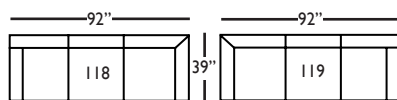

CINDY • SLIPCOVER

3-Seat End with Corner 118/119*
L92" D39" H40"
*available as right or left seated