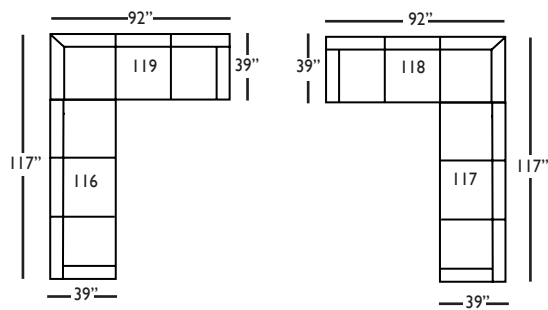

CINDY • SLIPCOVER