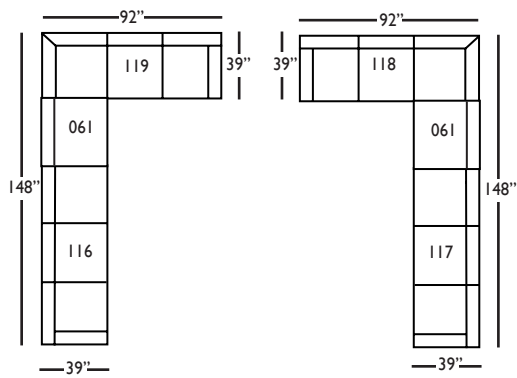

CINDY • SLIPCOVER