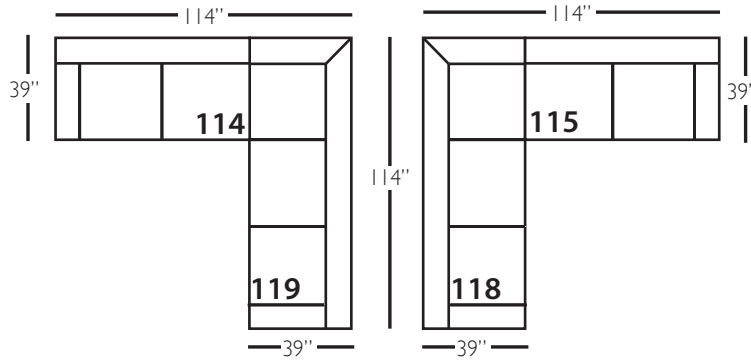

Derby Slip Sectional

P602-Slip-118 - RSE
P602-Slip-119 - LSE