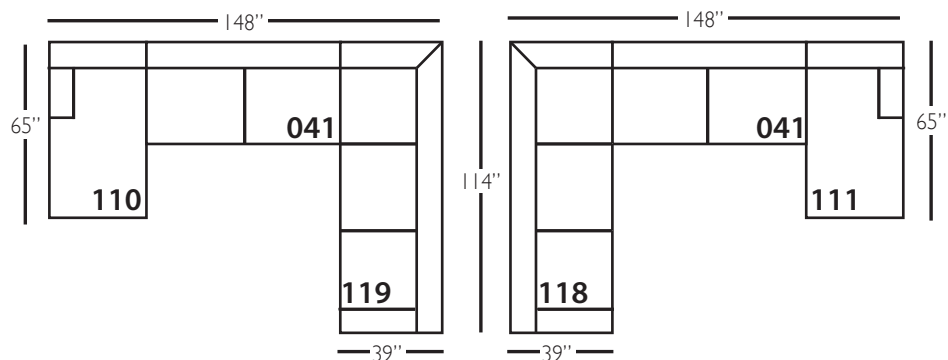

Derby Slip Sectional

P602-Slip-118 - RSE
P602-Slip-119 - LSE