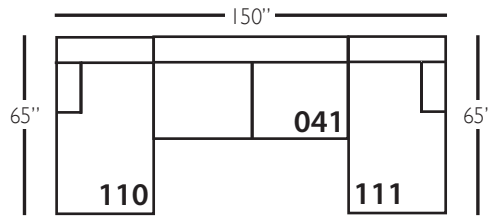

Derby Slip Sectional

P602-Slip-118 - RSE
P602-Slip-119 - LSE