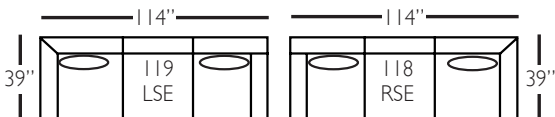

Derby Slip Sectional

P602-Slip-118 - RSE
P602-Slip-119 - LSE