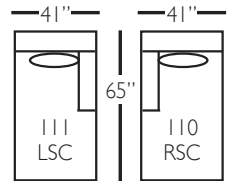

# Derby Slip Sectional

Standard Features	P602-SLIP-041 Large Armless	P602-SLIP-061 Small Armless	P602-SLIP-110/111 Right/Left Chaise	P602-SLIP-114/115 Right/Left Two Seated End	P602-SLIP-118/119 Right/Left Three Seated End w/ Corner
Loose Pillow Back	✓	✓	✓	✓	✓
One 22" Non-Welted Down-Blend Throw Pillow (TP)	N/A	N/A	✓	✓	✓ (2)
Harmony Cushion	✓	✓	✓	✓	✓
Suspension System	sinuous	sinuous	sinuous	sinuous	sinuous
<b>Options - See Price List for Prices</b>					
Extra Throw Pillows (XP)	N/A	N/A	✓	✓	✓
Cloud Cushion	✓	✓	✓	✓	✓

**Pattern Availability: RG, PS, NM, RS**

This is a suggested application. Application is subject to change.  
 Sizes and Dimensions will vary from piece to piece due to the individual hand craftsmanship used in every style we produce.  
 All furniture style names are for internal reference only, not intended for commercial use.

# Derby Slip Sectional

P602-Slip-118 - RSE  
P602-Slip-119 - LSE

P602-Slip-114 - RSE  
P602-Slip-115 - LSE

P602-Slip-110 - RSC  
P602-Slip-111 - LSC

P602-Slip-061 - SAL

P602-Slip-041 - LAL