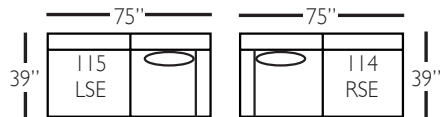

P602-Slip-114 - RSE
P602-Slip-115 - LSE