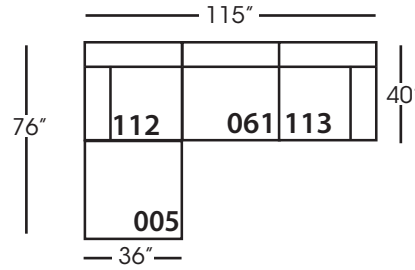

Asher Slip Sectional

*available as right or left seated