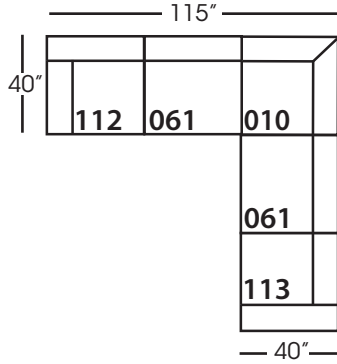

Asher Slip Sectional

*available as right or left seated