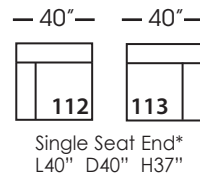

Asher Slip Sectional

*available as right or left seated