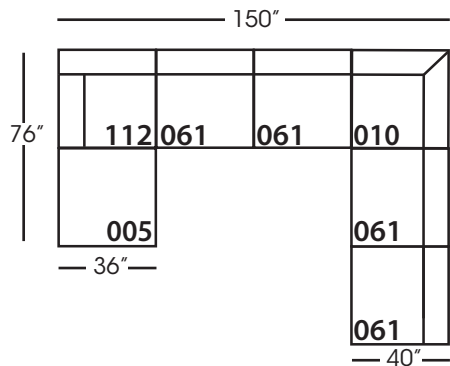

Asher Slip Sectional

*available as right or left seated