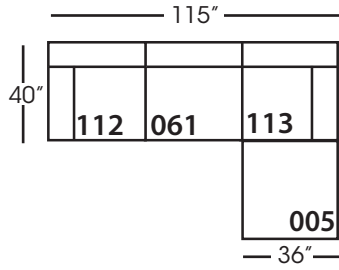

Asher Slip Sectional

*available as right or left seated