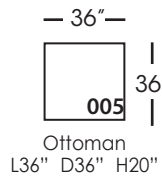

Asher Slip Sectional

*available as right or left seated