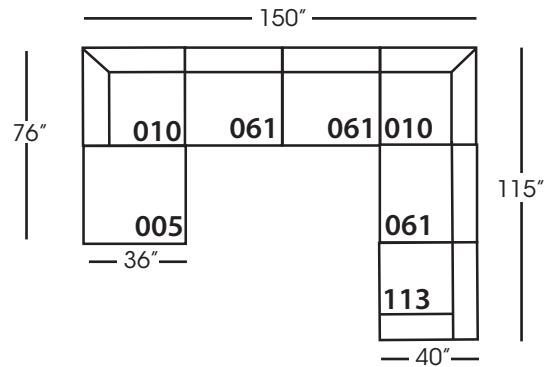

Asher Slip Sectional

*available as right or left seated