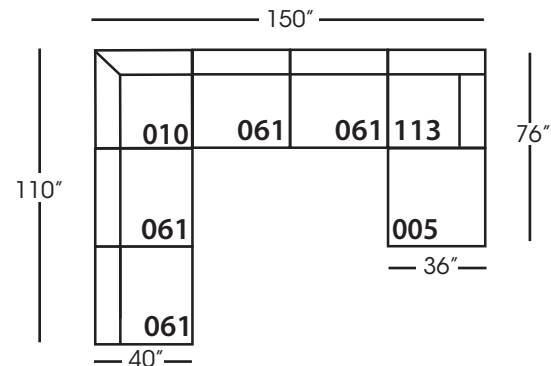

Asher Slip Sectional

*available as right or left seated