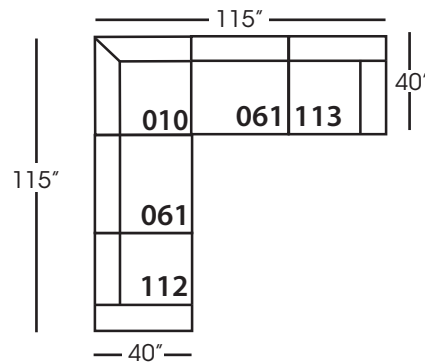

Asher Slip Sectional

*available as right or left seated