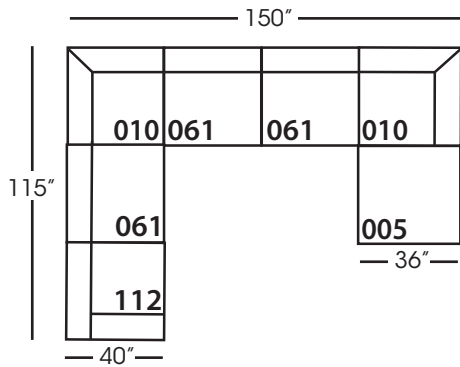

Asher Slip Sectional

*available as right or left seated