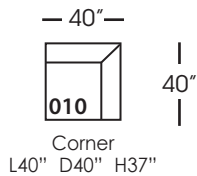

Asher Slip Sectional

*available as right or left seated