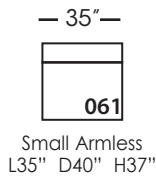

Asher Slip Sectional

*available as right or left seated