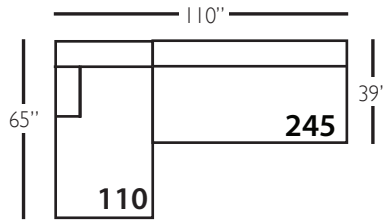

Bradford Sectional

P604-118 - RSE
P604-119 - LSE