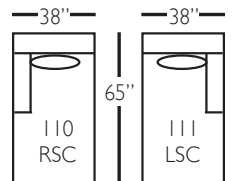

P604-241 - LAL

P604-110 - RSC
P604-111 - LSC