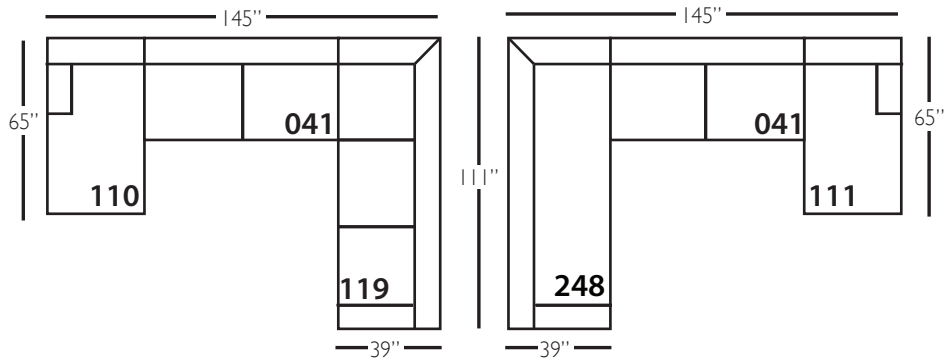

Bradford Sectional

P604-118 - RSE
P604-119 - LSE