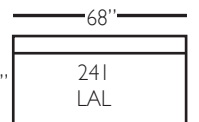

Bradford Sectional

Shown in fabric 17646-75. Throw pillow fabric 17646-75. Chocolate wood finish.

Pieces shown: P604-244, P604-010, and P604-245

Overall Height: 37" Seat Height: 22" Seat Depth: 23" Arm Height: 26"

Bradford Sectional

P604-118 - RSE
P604-119 - LSE

P604-248 - RSE
P604-249 - LSE

P604-041 - LAL

P604-241 - LAL

P604-114 - RSE
P604-115 - LSE

P604-244 - RSE
P604-255 - LSE

P604-010 - COR