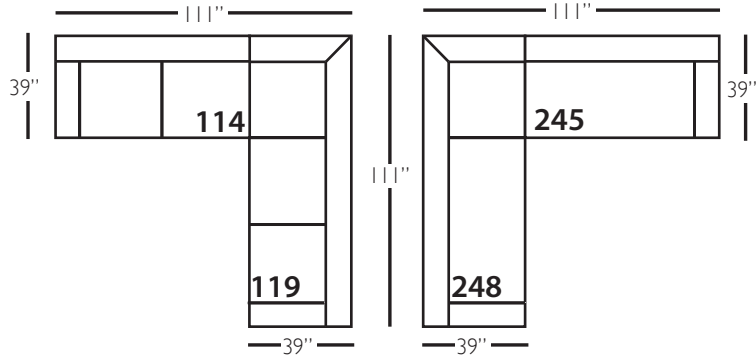

Bradford Sectional

P604-118 - RSE
P604-119 - LSE