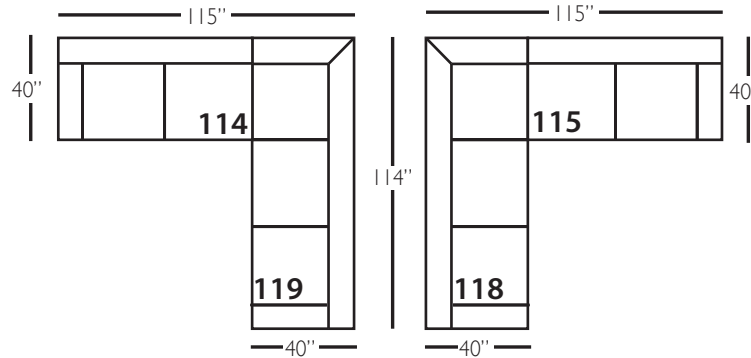

Aberdeen Slip Sectional

P603-Slip-118 - RSE
P603-Slip-119 - LSE