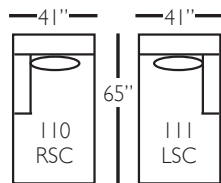

Aberdeen Slip Sectional

Standard Features	P603-SLIP-041 Large Armless	P603-SLIP-061 Small Armless	P603-SLIP-110/111 Right/Left Chaise	P603-SLIP-114/115 Right/Left Two Seated End	P603-SLIP-118/119 Right/Left Three Seated End w/ Corner
Loose Pillow Back	✓	✓	✓	✓	✓
One 22" Non-Welted Down-Blend Throw Pillow (TP)	N/A	N/A	✓	✓	✓ (2)
Harmony Cushion	✓	✓	✓	✓	✓
Suspension System	sinuous	sinuous	sinuous	sinuous	sinuous
Options - See Price List for Prices					
Extra Throw Pillows (XP)	N/A	N/A	✓	✓	✓
Cloud Cushion	✓	✓	✓	✓	✓

Pattern Availability: RG, PS, NM, RS

This is a suggested application. Application is subject to change.
 Sizes and Dimensions will vary from piece to piece due to the individual hand craftsmanship used in every style we produce.
 All furniture style names are for internal reference only, not intended for commercial use.

Aberdeen Slip Sectional

P603-Slip-118 - RSE
P603-Slip-119 - LSE

P603-Slip-114 - RSE
P603-Slip-115 - LSE

P603-Slip-110 - RSC
P603-Slip-111 - LSC

P603-Slip-061 - SAL

P603-Slip-041 - LAL