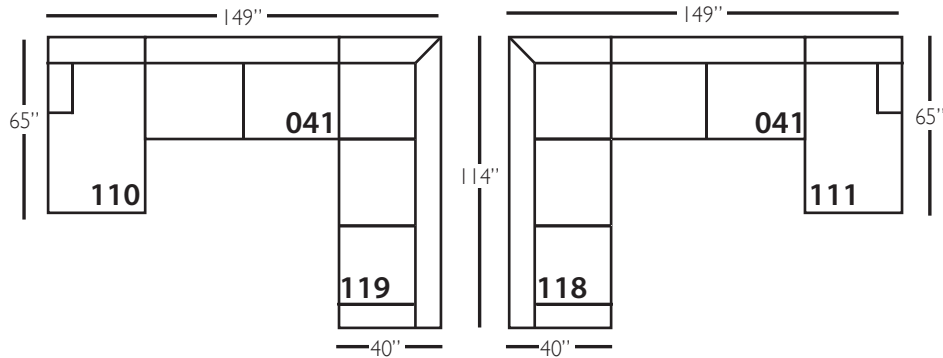

Aberdeen Slip Sectional

P603-Slip-118 - RSE
P603-Slip-119 - LSE