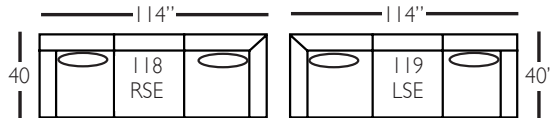

Aberdeen Slip Sectional

P603-Slip-118 - RSE
P603-Slip-119 - LSE