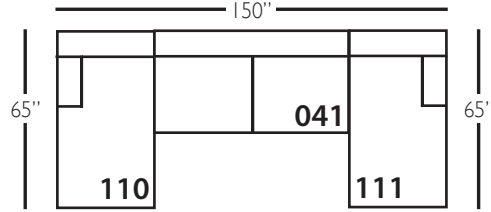

Aberdeen Slip Sectional

P603-Slip-118 - RSE
P603-Slip-119 - LSE