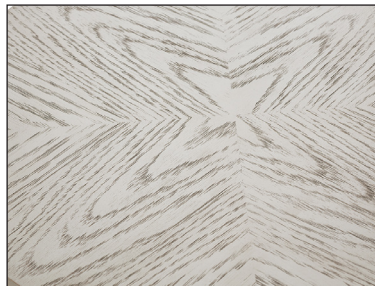

Spot
Halo
RR-10540-370

Dimensions(in)

16 w x 16 d x 22 h

Dimensions(cm)

40.64 w x 40.64 d x 55.88 h

Finish

Top: Storm

Base: Carbon

Materials

Top: Cathedral Oak Veneer

Base: Poplar Solid Plinth

Features

Adjustable Floor Glides