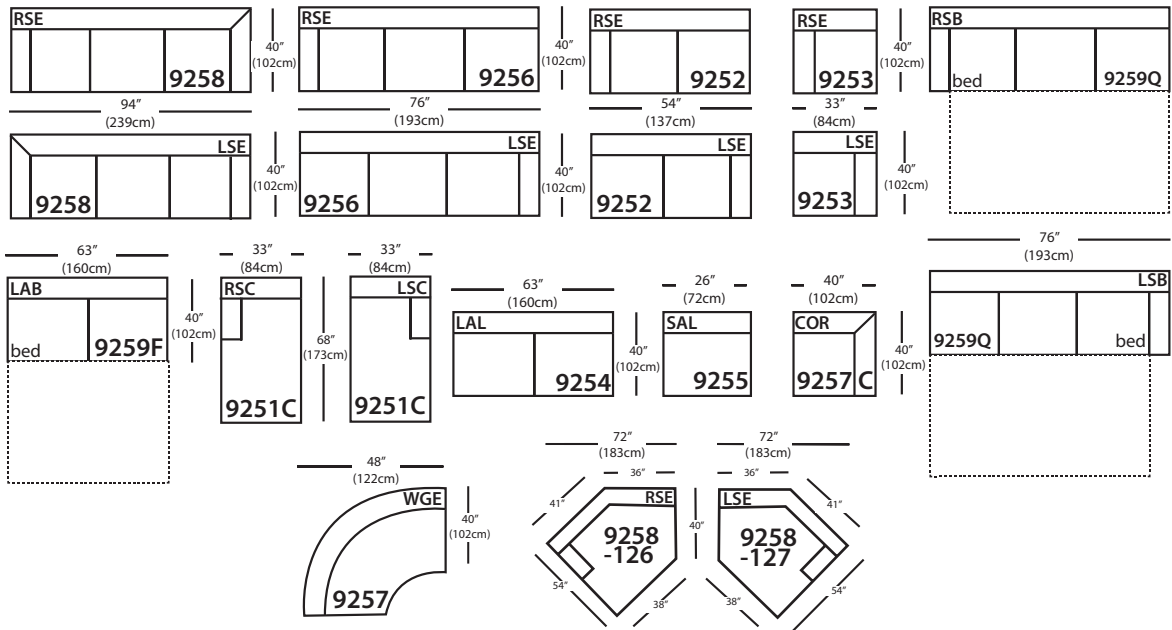

# Brentwood

Shown in fabric 19119-89, throw pillow in fabric 14837-50.

Overall Height: 36" Seat Height: 21" Seat Depth: 21" Arm Height: 25"

*This sofa uses connector clips.*

Standard Features	9252-000	9258-000	9256-000	9254-000	9259Q-000	9251C-000	9259F-000	9253-000	9257COR-000	9255-000	9257-000	9258-126/127
Loose Pillow Back	✓	✓	✓	✓	✓	✓	✓	✓	✓	✓	✓	✓
One 22" Throw Pillow (TP)	✓	2 TPS	✓	N/A	✓	✓	N/A	✓	✓	N/A	✓	2 TPS
Classic Cushion	✓	✓	✓	✓	✓	✓	✓	✓	✓	✓	✓	✓
Suspension System	sinuous	sinuous	sinuous	sinuous	N/A	sinuous	N/A	sinuous	sinuous	sinuous	sinuous	webbing
<b>Options - See Price List for Prices</b>												
Cloud Cushion	✓	✓	✓	✓	✓	✓	✓	✓	✓	✓	✓	✓
Luxe Cushion	✓	✓	✓	✓	✓	✓	✓	✓	✓	✓	✓	✓
Sleeper Mattress Options	N/A	N/A	N/A	N/A	✓	N/A	✓	N/A	N/A	N/A	N/A	N/A

**Pattern Availability: RG, RS, PS, NM**

This is a suggested fabric application and wood finish. Fabrics shown are subject to change. Dimensions may vary slightly from piece to piece due to individual hand craftsmanship. All furniture style names are for internal reference only, not intended for commercial use.