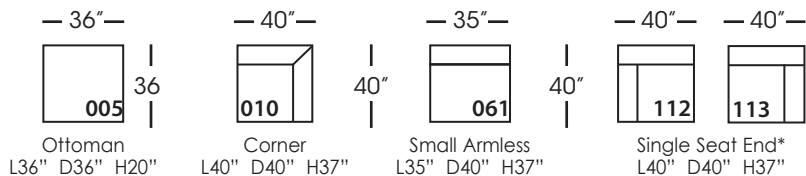

Asher Sectional

*available as right or left seated