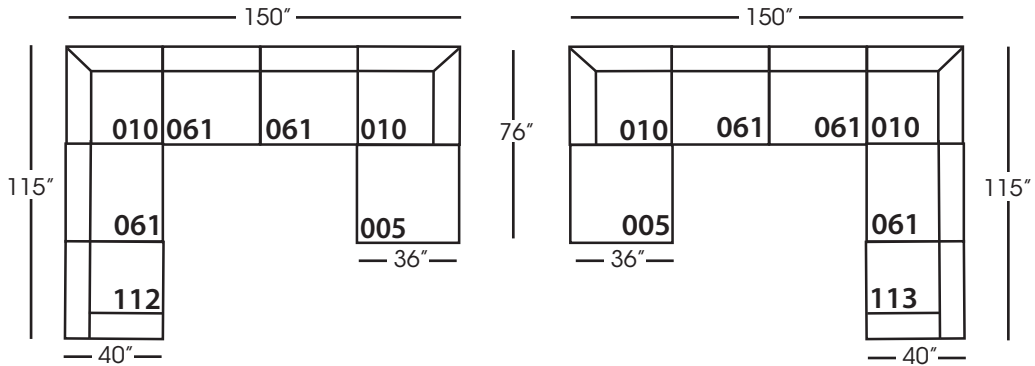

Asher Sectional

*available as right or left seated